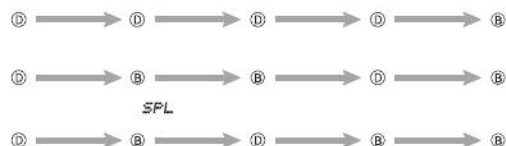

50		00	
OFF	ON	OFF	
+ 90			
10:58			
20 10			
6:30			

ON

OFF

	LONG	
	140° E	
		W E
	INT	
	5:20	

	0:00		
		→	
	OFF		ON OFF

0:00

SNZ

AL1 AL2 AL3 AL4  
SNZ