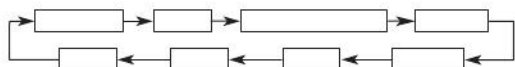

50		00	
OFF	ON	OFF	
+ 90			
10:58			
20 10			
6:30			

ON

OFF

	LONG	
	140° E	
		W E
	INT	
	5:20	

	0:00		
		→	
	OFF		ON OFF

0:00

SNZ

AL1 AL2 AL3 AL4  
SNZ