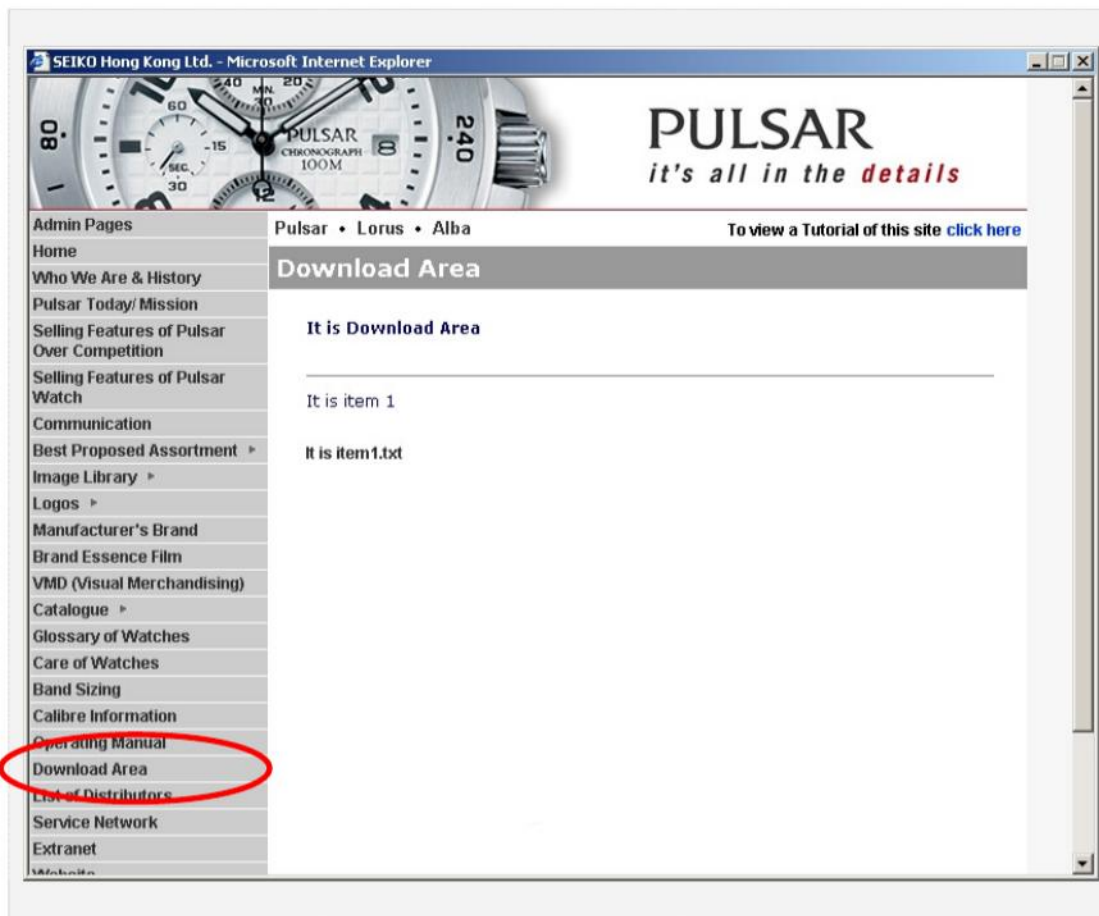

Download Area

Help

Help page provides support on user guide, Internet policy, Abbreviation, File formats and Technical support.

Home

Click "**Home**" to back to the main page of the brand you're currently browsing.