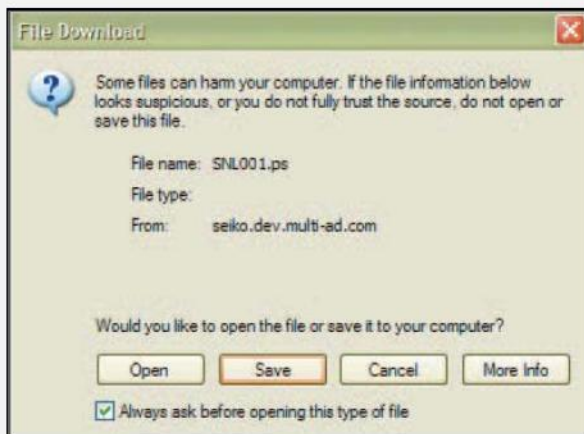

Download

“Download” – Allows you to transfer a single selection at a time, directly to your computer.
Files that may be downloaded include:

IMAGES
LOGOS
MANUALS

1. Click **“Download”** and then you can choose **“Open”** or **“Save”** the file in **“File Download”** window.