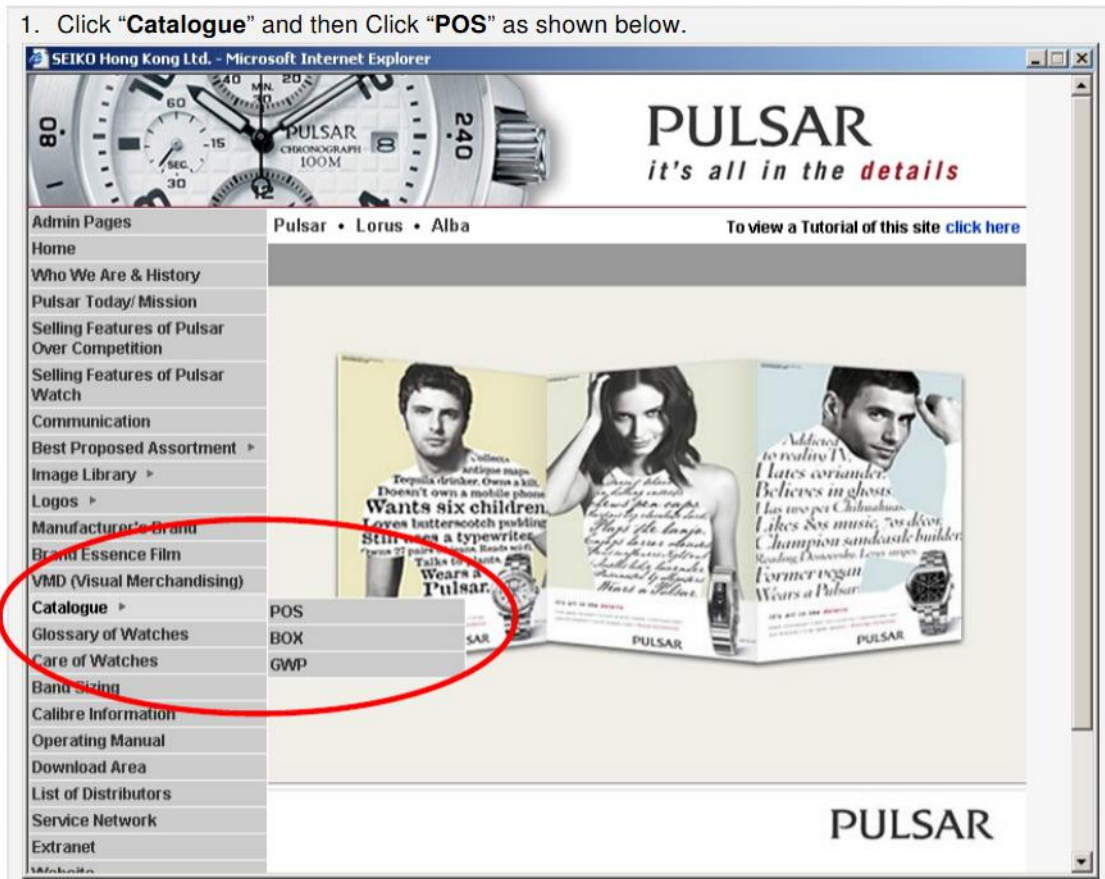

Catalogue

1. Click “Catalogue” and then Click “POS” as shown below.

☞ Catalogue (cont.)

The screenshot shows a web browser window titled "SEIKO Hong Kong Ltd. - Microsoft Internet Explorer". The page is titled "Catalogue" and "POS". It displays "Page 2 of 5" and navigation links for "Previous" and "Next". A central instruction reads: "Click on the image for model information and download options." Three product listings are shown: