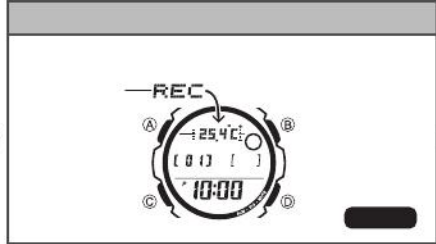

CASIO[®]

P

- ①
- ②
- ③

WT

Ⓒ

Ⓓ

Ⓓ

[Empty rounded rectangular box]