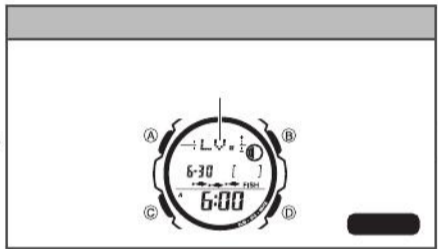

CASIO[®]

P

- ①
- ②
- ③

WT

Ⓒ

Ⓓ

Ⓓ

[Empty rounded rectangular box]