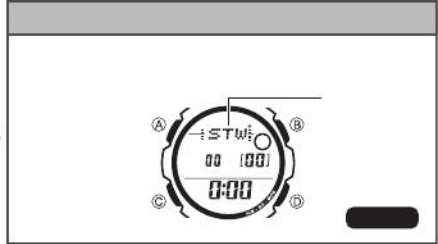

CASIO[®]

P

- ①
- ②
- ③

WT

Ⓒ

Ⓓ

Ⓓ

[Empty rounded rectangular box]