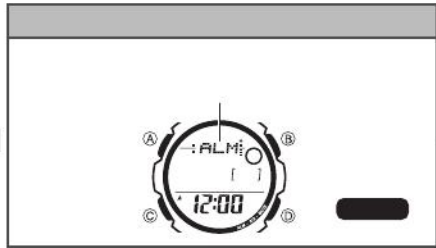

CASIO[®]

P

- ①
- ②
- ③

WT

Ⓒ

Ⓓ

Ⓓ

[Empty rounded rectangular box]