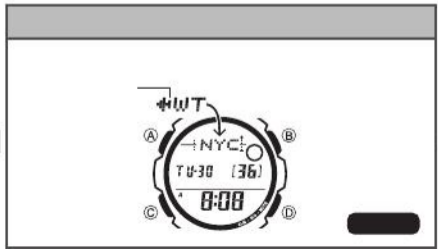

CASIO[®]

P

- ①
- ②
- ③

WT

Ⓒ

Ⓓ

Ⓓ

[Empty rounded rectangular box]