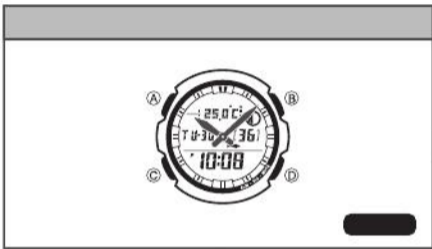

CASIO[®]

P

- ①
- ②
- ③

WT

Ⓒ

Ⓓ

Ⓓ

[Empty rounded rectangular box]