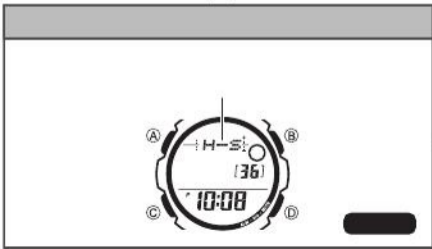

CASIO[®]

P

- ①
- ②
- ③

WT

Ⓒ

Ⓓ

Ⓓ

[Empty rounded rectangular box]