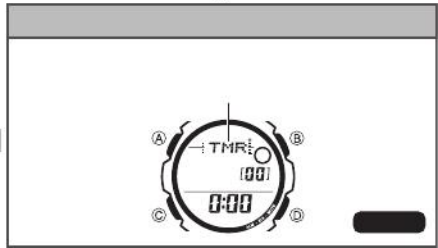

CASIO[®]

P

- ①
- ②
- ③

WT

Ⓒ

Ⓓ

Ⓓ

[Empty rounded rectangular box]