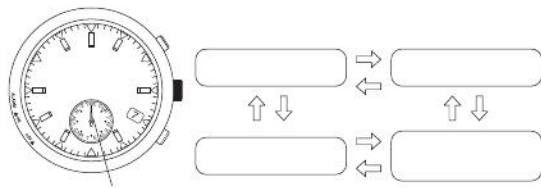

ManualsLib.com