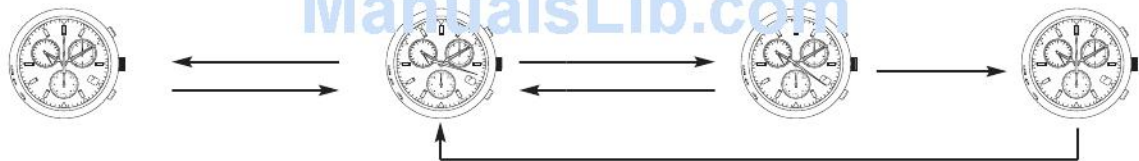

ManualsLib.com