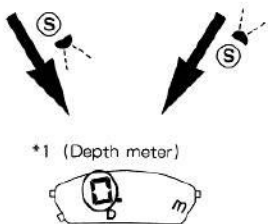

Minutes

ManualsLib.com

< Display in meters >

< Display in feet >

Minutes

Seconds

[Before diving]

Set the alarm depth so that alarm automatically sounds when the diver reaches that depth.

Set the alarm time so that alarm automatically sounds when the diver stays in the water for that period of time.

[After diving]

The maximum depth is automatically recorded and displayed for each dive.

The dive time is automatically recorded and displayed for each dive.

ManualsLib.com

The dive time is displayed when the **R** button is pushed in the depth measurement display.

If diving when the depth meter is displayed, the diving depth will be displayed.

* If diving when the depth measurement display is on, the current dive time is added to the previous diving time.