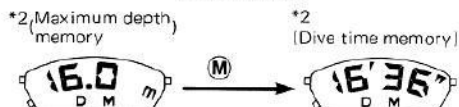

Minutes

ManualsLib.com

< Display in meters >

< Display in feet >

Minutes

Seconds

[Before diving]

Set the alarm depth so that alarm automatically sounds when the diver reaches that depth.

Set the alarm time so that alarm automatically sounds when the diver stays in the water for that period of time.

[After diving]

The maximum depth is automatically recorded and displayed for each dive.

The dive time is automatically recorded and displayed for each dive.

ManualsLib.com

The dive time is displayed when the **R** button is pushed in the depth measurement display.

If diving when the depth meter is displayed, the diving depth will be displayed.

* If diving when the depth measurement display is on, the current dive time is added to the previous diving time.