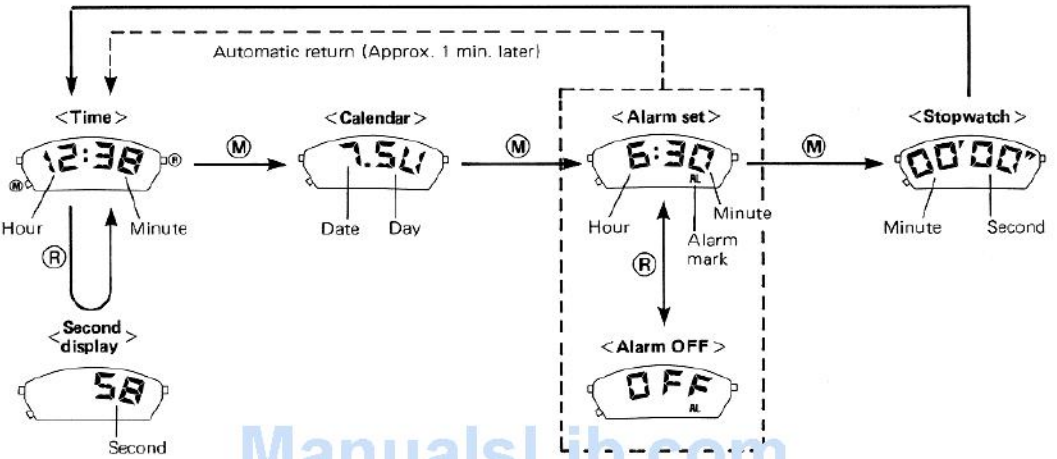

ManualsLib.com