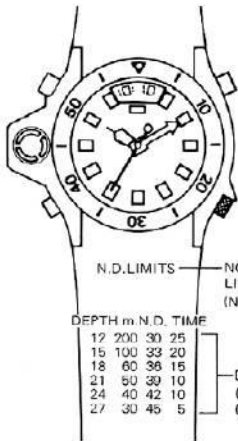

ManualsLib.com

The dive time is displayed when the **R** button is pushed in the depth measurement display.

If diving when the depth meter is displayed, the diving depth will be displayed.

* If diving when the depth measurement display is on, the current dive time is added to the previous diving time.

ManualsLib.com

N.D. LIMITS			
DEPTH m	N.D. TIME	NO. DECOMPRESSION LIMITS	
(No decompression limits)			
12	200	30	25
15	100	33	20
18	60	36	15
21	60	30	10
24	40	42	10
27	30	45	5

DEPTH m, N.D. TIME
(Depth meter)
(No decompression time)