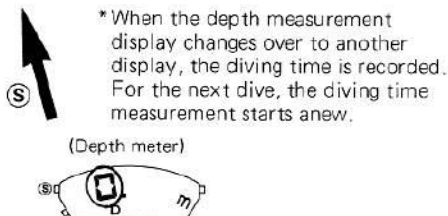

Minutes

ManualsLib.com

< Display in meters >

< Display in feet >

Minutes

Seconds

[Before diving]

Set the alarm depth so that alarm automatically sounds when the diver reaches that depth.

Set the alarm time so that alarm automatically sounds when the diver stays in the water for that period of time.

[After diving]

The maximum depth is automatically recorded and displayed for each dive.

The dive time is automatically recorded and displayed for each dive.

ManualsLib.com

The dive time is displayed when the **R** button is pushed in the depth measurement display.

If diving when the depth meter is displayed, the diving depth will be displayed.

* If diving when the depth measurement display is on, the current dive time is added to the previous diving time.