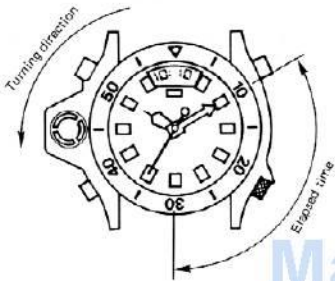

Set the alarm time so that alarm automatically sounds when the diver stays in the water for that period of time.

[After diving]

The maximum depth is automatically recorded and displayed for each dive.

The dive time is automatically recorded and displayed for each dive.

ManualsLib.com

The dive time is displayed when the **R** button is pushed in the depth measurement display.

If diving when the depth meter is displayed, the diving depth will be displayed.

* If diving when the depth measurement display is on, the current dive time is added to the previous diving time.