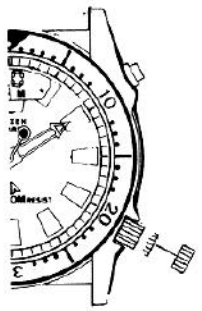

ManualsLib.com