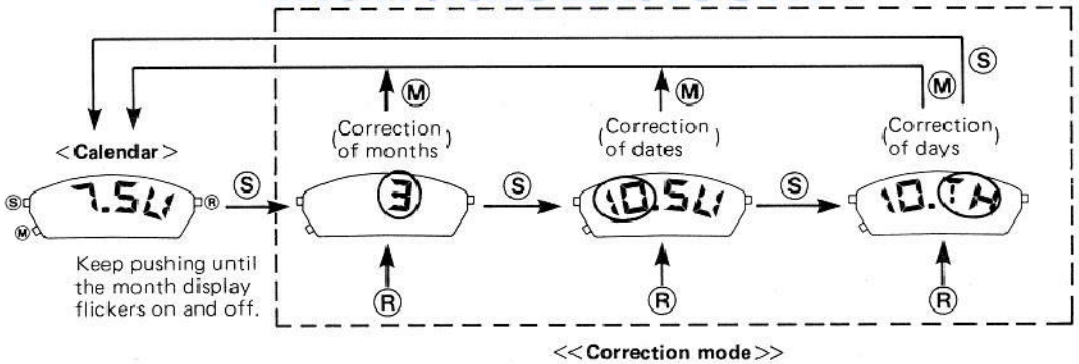

ManualsLib.com