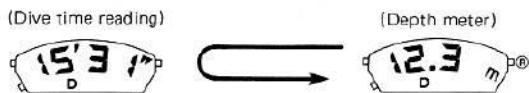

Set the alarm time so that alarm automatically sounds when the diver stays in the water for that period of time.

[After diving]

The maximum depth is automatically recorded and displayed for each dive.

The dive time is automatically recorded and displayed for each dive.

ManualsLib.com

The dive time is displayed when the **R** button is pushed in the depth measurement display.

If diving when the depth meter is displayed, the diving depth will be displayed.

* If diving when the depth measurement display is on, the current dive time is added to the previous diving time.