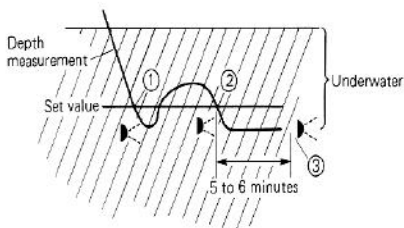

< Display in meters >

< Display in feet >

ManualsLib.com