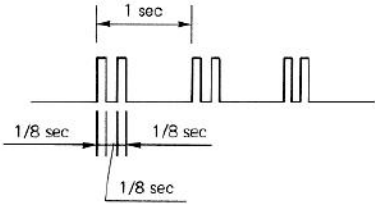

< Display in meters >

< Display in feet >

ManualsLib.com

< Display in meter >

Display

< Display in feet >

Display

ManualsLib.com

Minutes

ManualsLib.com

< Display in meters >

< Display in feet >

Minutes

Seconds

[Before diving]

Set the alarm depth so that alarm automatically sounds when the diver reaches that depth.

ManualsLib.com

The dive time is displayed when the **R** button is pushed in the depth measurement display.

If diving when the depth meter is displayed, the diving depth will be displayed.

* If diving when the depth measurement display is on, the current dive time is added to the previous diving time.