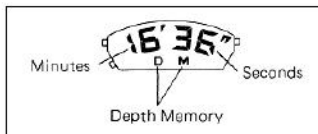

Minutes

ManualsLib.com

< Display in meters >

< Display in feet >

Minutes

Seconds

[Before diving]

Set the alarm depth so that alarm automatically sounds when the diver reaches that depth.

Set the alarm time so that alarm automatically sounds when the diver stays in the water for that period of time.

[After diving]

The maximum depth is automatically recorded and displayed for each dive.

The dive time is automatically recorded and displayed for each dive.

ManualsLib.com

The dive time is displayed when the **R** button is pushed in the depth measurement display.

If diving when the depth meter is displayed, the diving depth will be displayed.

* If diving when the depth measurement display is on, the current dive time is added to the previous diving time.