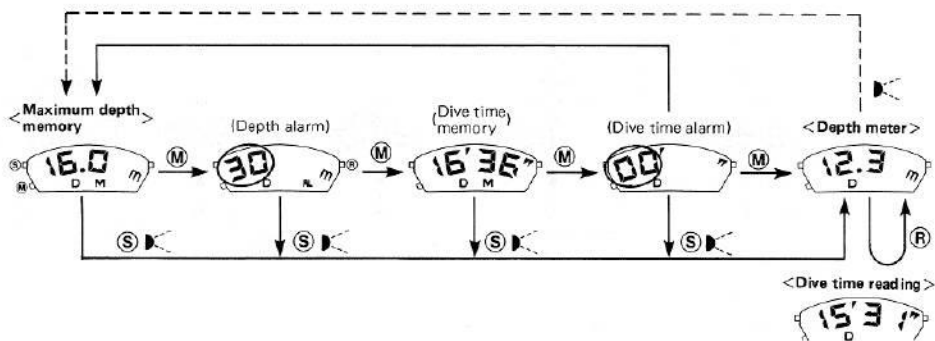

ManualsLib.com