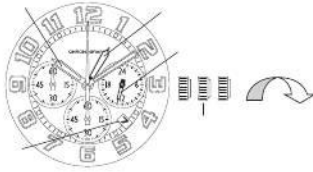

ManualsLib.com

Stadt	Zeitunterschied	Sommerzeit	Stadt	Zeitunterschied	Sommerzeit
UTC	±0	—	HONG-KONG	+8	x
LONDON	±0	○	TOKYO	+9	x
PARIS	+1	○	SYDNEY	+10	○
ROM	+1	○	NOUMEA	+11	x
KAIRO	+2	○	AUCKLAND	+12	○
ISTANBUL	+2	○	HONOLULU	-10	x
MOSKAU	+3	○	ANCHORAGE	-9	○
KUWAIT	+3	x	LOS ANGELES	-8	○
DUBAI	+4	x	DENVER	-7	○
KARACHI	+5	x	CHICAGO	-6	○
DACCA	+6	x	NEW YORK	-5	○
BANGKOK	+7	x	CARACAS	-4	x
SINGAPUR	+8	x	RIO DE JANEIRO	-3	○