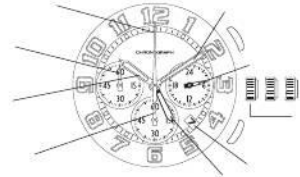

ManualsLib.com

Stadt	Zeitunterschied	Sommerzeit	Stadt	Zeitunterschied	Sommerzeit
UTC	±0	—	HONG-KONG	+8	x
LONDON	±0	○	TOKYO	+9	x
PARIS	+1	○	SYDNEY	+10	○
ROM	+1	○	NOUMEA	+11	x
KAIRO	+2	○	AUCKLAND	+12	○
ISTANBUL	+2	○	HONOLULU	-10	x
MOSKAU	+3	○	ANCHORAGE	-9	○
KUWAIT	+3	x	LOS ANGELES	-8	○
DUBAI	+4	x	DENVER	-7	○
KARACHI	+5	x	CHICAGO	-6	○
DACCA	+6	x	NEW YORK	-5	○
BANGKOK	+7	x	CARACAS	-4	x
SINGAPUR	+8	x	RIO DE JANEIRO	-3	○