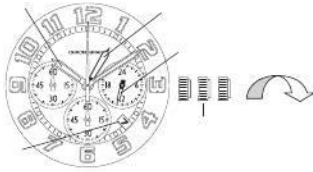

---

[ManualsLib.com](http://ManualsLib.com)

---

ManualsLib.com

City	Time difference	Summer time	City	Time difference	Summer time
UTC	±0	—	HONG KONG	+8	x
LONDON	±0	○	TOKYO	+9	x
PARIS	+1	○	SYDNEY	+10	○
ROME	+1	○	NOUMEA	+11	x
CAIRO	+2	○	AUCKLAND	+12	○
ISTANBUL	+2	○	HONOLULU	-10	x
MOSCOW	+3	○	ANCHORAGE	-9	○
KUWAIT	+3	x	LOS ANGELES	-8	○
DUBAI	+4	x	DENVER	-7	○
KARACHI	+5	x	CHICAGO	-6	○
DACCA	+6	x	NEW YORK	-5	○
BANGKOK	+7	x	CARACAS	-4	x
SINGAPORE	+8	x	RIO DE JANEIRO	-3	○