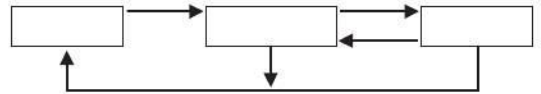

---

[ManualsLib.com](http://ManualsLib.com)

---

ManualsLib.com

City	Time difference	Summer time	City	Time difference	Summer time
UTC	±0	—	HONG KONG	+8	x
LONDON	±0	○	TOKYO	+9	x
PARIS	+1	○	SYDNEY	+10	○
ROME	+1	○	NOUMEA	+11	x
CAIRO	+2	○	AUCKLAND	+12	○
ISTANBUL	+2	○	HONOLULU	-10	x
MOSCOW	+3	○	ANCHORAGE	-9	○
KUWAIT	+3	x	LOS ANGELES	-8	○
DUBAI	+4	x	DENVER	-7	○
KARACHI	+5	x	CHICAGO	-6	○
DACCA	+6	x	NEW YORK	-5	○
BANGKOK	+7	x	CARACAS	-4	x
SINGAPORE	+8	x	RIO DE JANEIRO	-3	○