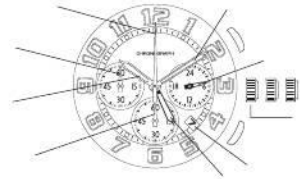

---

[ManualsLib.com](http://ManualsLib.com)

---

ManualsLib.com

City	Time difference	Summer time	City	Time difference	Summer time
UTC	±0	—	HONG KONG	+8	x
LONDON	±0	○	TOKYO	+9	x
PARIS	+1	○	SYDNEY	+10	○
ROME	+1	○	NOUMEA	+11	x
CAIRO	+2	○	AUCKLAND	+12	○
ISTANBUL	+2	○	HONOLULU	-10	x
MOSCOW	+3	○	ANCHORAGE	-9	○
KUWAIT	+3	x	LOS ANGELES	-8	○
DUBAI	+4	x	DENVER	-7	○
KARACHI	+5	x	CHICAGO	-6	○
DACCA	+6	x	NEW YORK	-5	○
BANGKOK	+7	x	CARACAS	-4	x
SINGAPORE	+8	x	RIO DE JANEIRO	-3	○