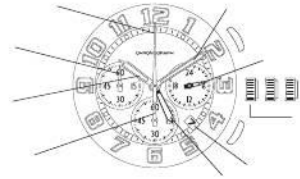

---

[ManualsLib.com](http://ManualsLib.com)

---

ManualsLib.com

City	Time difference	Summer time	City	Time difference	Summer time
UTC	±0	—	HONG KONG	+8	x
LONDON	±0	○	TOKYO	+9	x
PARIS	+1	○	SYDNEY	+10	○
ROME	+1	○	NOUMEA	+11	x
CAIRO	+2	○	AUCKLAND	+12	○
ISTANBUL	+2	○	HONOLULU	-10	x
MOSCOW	+3	○	ANCHORAGE	-9	○
KUWAIT	+3	x	LOS ANGELES	-8	○
DUBAI	+4	x	DENVER	-7	○
KARACHI	+5	x	CHICAGO	-6	○
DACCA	+6	x	NEW YORK	-5	○
BANGKOK	+7	x	CARACAS	-4	x
SINGAPORE	+8	x	RIO DE JANEIRO	-3	○