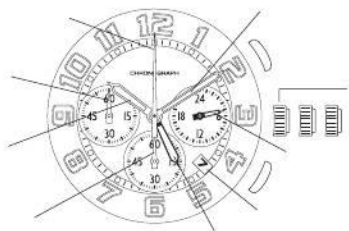

ManualsLib.com