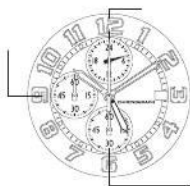

---

[ManualsLib.com](http://ManualsLib.com)

---

ManualsLib.com

City	Time difference	Summer time	City	Time difference	Summer time
UTC	±0	—	HONG KONG	+8	x
LONDON	±0	○	TOKYO	+9	x
PARIS	+1	○	SYDNEY	+10	○
ROME	+1	○	NOUMEA	+11	x
CAIRO	+2	○	AUCKLAND	+12	○
ISTANBUL	+2	○	HONOLULU	-10	x
MOSCOW	+3	○	ANCHORAGE	-9	○
KUWAIT	+3	x	LOS ANGELES	-8	○
DUBAI	+4	x	DENVER	-7	○
KARACHI	+5	x	CHICAGO	-6	○
DACCA	+6	x	NEW YORK	-5	○
BANGKOK	+7	x	CARACAS	-4	x
SINGAPORE	+8	x	RIO DE JANEIRO	-3	○