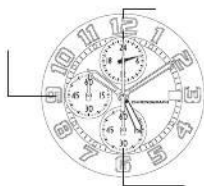

ManualsLib.com