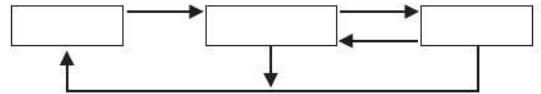

ManualsLib.com

Stadt	Zeitunterschied	Sommerzeit	Stadt	Zeitunterschied	Sommerzeit
UTC	±0	—	HONG-KONG	+8	x
LONDON	±0	○	TOKYO	+9	x
PARIS	+1	○	SYDNEY	+10	○
ROM	+1	○	NOUMEA	+11	x
KAIRO	+2	○	AUCKLAND	+12	○
ISTANBUL	+2	○	HONOLULU	-10	x
MOSKAU	+3	○	ANCHORAGE	-9	○
KUWAIT	+3	x	LOS ANGELES	-8	○
DUBAI	+4	x	DENVER	-7	○
KARACHI	+5	x	CHICAGO	-6	○
DACCA	+6	x	NEW YORK	-5	○
BANGKOK	+7	x	CARACAS	-4	x
SINGAPUR	+8	x	RIO DE JANEIRO	-3	○