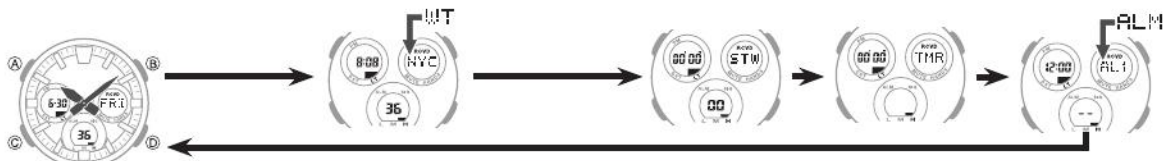

■ \_\_\_\_\_

■ \_\_\_\_\_

■ \_\_\_\_\_

TYO: TOKYO		
AUTO		
12H		
36		
		
6:30 2U 11		
MUTE		
L.T.1		

---

---

---

---