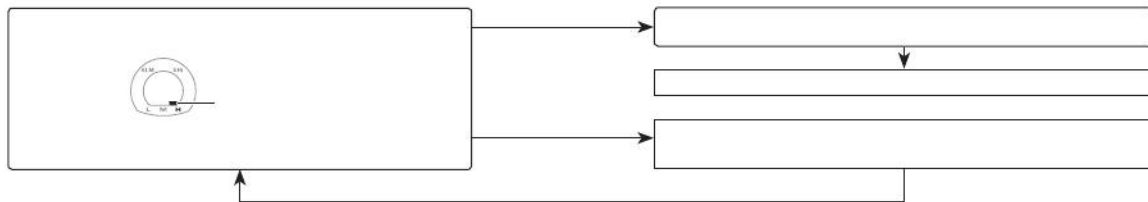

■ \_\_\_\_\_

■ \_\_\_\_\_

■ \_\_\_\_\_

TYO: TOKYO		
AUTO		
12H		
36		
		
6:30 2U 11		
MUTE		
L.T.1		

---

---

---

---