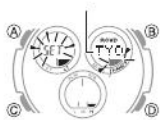

---

---

---

TYO: TOKYO		

AUTO		

12H		
36		
		

6:30 20 18		
KEY MUTE		

LT1 LT3	LT1 LT3	
PS0M PS0F		