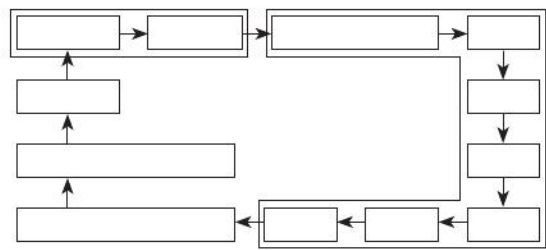

---

---

---

TYO: TOKYO		

AUTO		

12H		
36		
		

6:30 20 18		
KEY MUTE		

LT1 LT3	LT1 LT3	
PS0M PS0F		