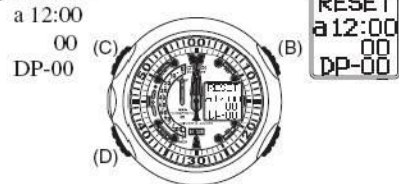

[Standard Mode]

[Diving Mode]

- Second, minute and hour hands: 12:00:00
- Function hand: 0 position on depth scale
- Digital display: RESET

<Normal Alarm Display>

ManualLib.com

When button (B) is pushed
When button (A) is pushed

Second hand stops at 0 seconds position

When the watch is charged by exposing to light

2 seconds
2 seconds

Charge the watch by exposing to light until the function hand indicates a charge level 5. Use the watch after first resetting the time and date.