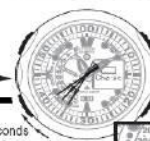

[Insufficient Charge Warning Display]

If the watch is continued to be used without charging