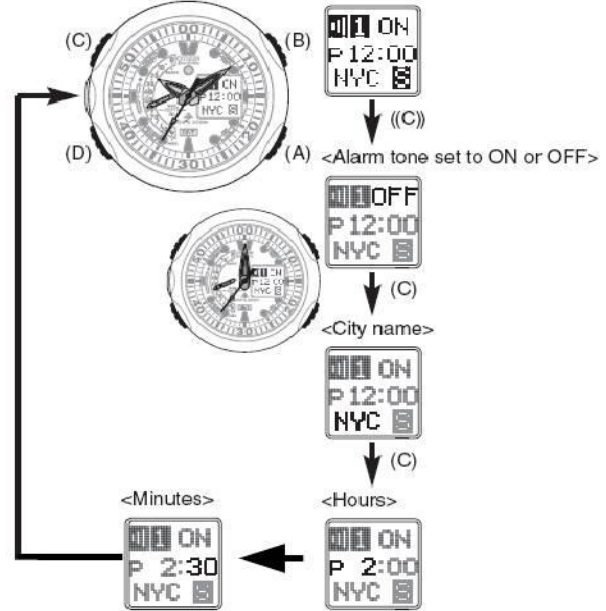

<Normal Alarm Display>

ManualLib.com

Watch type	City name	Time difference
IT	London	+1
LOV	London	+0
PAR	Paris	+1
ROM	Rome	+1
BER	Berlin	+1
MAD	Madrid	+1
CAI	Cairo	+2
JNB	Johannesburg	+2
ATH	Athens	+2
MOW	Moscow	+3
RUH	Riyadh	+3
THR	Tehran	+3.5
DXB	Dubai	+4
KBL	Kabul	+4.5
KHI	Karachi	+5
DEL	Delhi	+5.5
DAC	Dacca	+6
RGN	Yangon	+6.5
BKK	Bangkok	+7
SIN	Singapore	+8
HKG	Hong Kong	+8
BJS	Beijing	+8

Watch type	City name	Time difference
TYO	Tokyo	+9
SEL	Seoul	+9
ADL	Adelaide	+9.5
SYD	Sydney	+10
NOU	Noumea	+11
AKL	Auckland	+12
SUV	Suva	+12
MDY	Midway	-11
HNL	Honolulu	-10
ANC	Anchorage	-9
LAX	Los Angeles	-8
YVR	Vancouver	-8
DEN	Denver	-7
CHI	Chicago	-6
MEX	Mexico City	-6
NYC	New York	-5
YMQ	Montreal	-5
CCS	Caracas	-4
RIO	Rio de Janeiro	-3
FEN	Fernando de Noronha	-2
PDL	Azores	-1

[Normal Hand Display]

When the watch becomes insufficiently charged as a result of not being exposed to light

[Insufficient Charge Warning Display]

If the watch is continued to be used without charging

[Stopped]

Second hand stops at 0 seconds position

When the watch is charged by exposing to light

2 seconds
2 seconds

Second hand moves at 2-second intervals