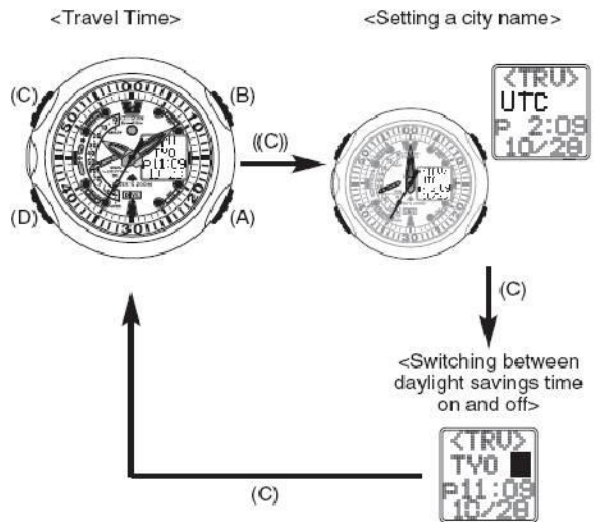

[Standard Mode]

[Diving Mode]

- Second, minute and hour hands: 12:00:00
- Function hand: 0 position on depth scale
- Digital display: RESET

<Normal Alarm Display>

ManualLib.com

When button (B) is pushed
When button (A) is pushed

Watch type	City name	Time difference
IT	London	+1
LOV	London	+0
PAR	Paris	+1
ROM	Rome	+1
BER	Berlin	+1
MAD	Madrid	+1
CAI	Cairo	+2
JNB	Johannesburg	+2
ATH	Athens	+2
MOW	Moscow	+3
RUH	Riyadh	+3
THR	Tehran	+3.5
DXB	Dubai	+4
KBL	Kabul	+4.5
KHI	Karachi	+5
DEL	Delhi	+5.5
DAC	Dacca	+6
RGN	Yangon	+6.5
BKK	Bangkok	+7
SIN	Singapore	+8
HKG	Hong Kong	+8
BJS	Beijing	+8

Second hand stops at 0 seconds position

When the watch is charged by exposing to light

2 seconds
2 seconds

Charge the watch by exposing to light until the function hand indicates a charge level 5. Use the watch after first resetting the time and date.