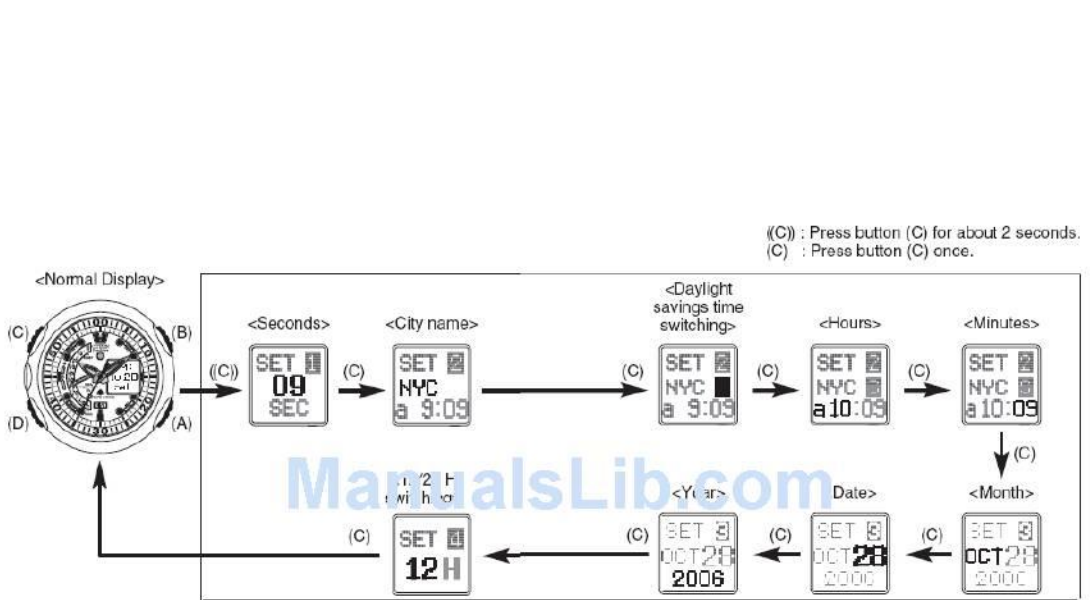

[Standard Mode]

[Diving Mode]

- Second, minute and hour hands: 12:00:00
- Function hand: 0 position on depth scale
- Digital display: RESET

<Normal Alarm Display>

ManualLib.com

When button (B) is pushed
When button (A) is pushed