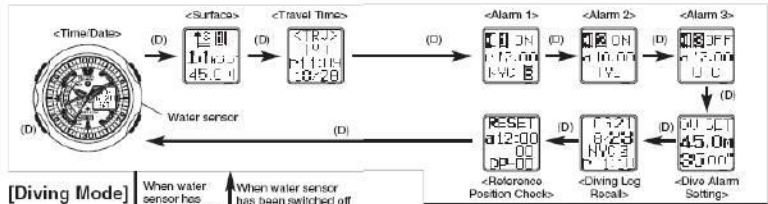

[Standard Mode]

[Diving Mode]

- Second, minute and hour hands: 12:00:00
- Function hand: 0 position on depth scale
- Digital display: RESET

<Normal Alarm Display>

ManualLib.com

When button (B) is pushed
When button (A) is pushed

Second hand stops at 0 seconds position

When the watch is charged by exposing to light

2 seconds
2 seconds

Charge the watch by exposing to light until the function hand indicates a charge level 5. Use the watch after first resetting the time and date.