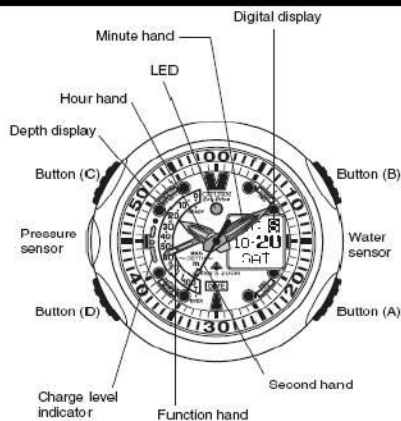

ManualsLib.com

The illustrations shown in this manual may differ from the actual watch you have purchased.

Illuminance (lx)	Environment	Charging time		
		Approx. charging time required for 1 day of operation	Charging time until hour hand begins to move from stopped state	Charging time to fully charged from stopped state
500	Inside an ordinary office	Approx. 3.5 hours	Approx. 30 hours	---
1,000	60-70 cm (24-28 in) under a fluorescent lamp (30 W)	Approx. 2 hours	Approx. 15 hours	---
3,000	20 cm (8 in) under a fluorescent lamp (30 W)	Approx. 35 minutes	Approx. 6 hours	Approx. 150 hours
10,000	Outdoors, cloudy weather	Approx. 10 minutes	Approx. 2 hours	Approx. 45 hours
100,000	Outdoors, summer, under direct sunlight	Approx. 2 minutes	Approx. 45 minutes	Approx. 9.5 hours

[Standard Mode]

[Diving Mode]

- Second, minute and hour hands: 12:00:00
- Function hand: 0 position on depth scale
- Digital display: RESET

<Normal Alarm Display>

ManualLib.com

When button (B) is pushed
When button (A) is pushed

[Normal Hand Display]

When the watch becomes insufficiently charged as a result of not being exposed to light

[Insufficient Charge Warning Display]

If the watch is continued to be used without charging

[Stopped]

Second hand stops at 0 seconds position

When the watch is charged by exposing to light

2 seconds
2 seconds

Charge the watch by exposing to light until the function hand indicates a charge level 5. Use the watch after first resetting the time and date.