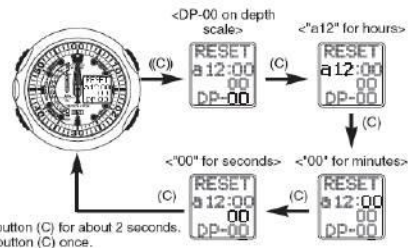

[Standard Mode]

[Diving Mode]

- Second, minute and hour hands: 12:00:00
- Function hand: 0 position on depth scale
- Digital display: RESET

<Normal Alarm Display>

ManualLib.com

When button (B) is pushed
When button (A) is pushed

Second hand stops at 0 seconds position

When the watch is charged by exposing to light

2 seconds
2 seconds

Charge the watch by exposing to light until the function hand indicates a charge level 5. Use the watch after first resetting the time and date.