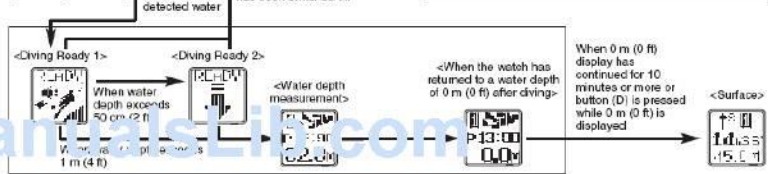

[Standard Mode]

[Diving Mode]

- Second, minute and hour hands: 12:00:00
- Function hand: 0 position on depth scale
- Digital display: RESET

<Normal Alarm Display>

ManualLib.com

When button (B) is pushed
When button (A) is pushed