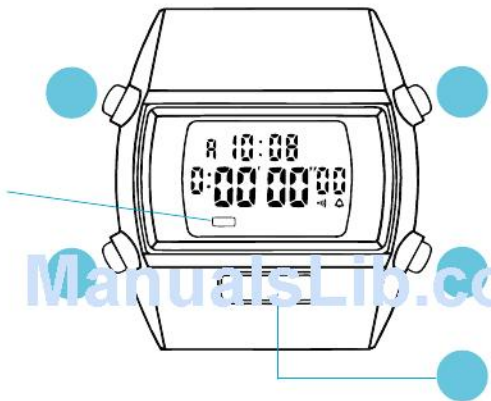

ManualsLib.com