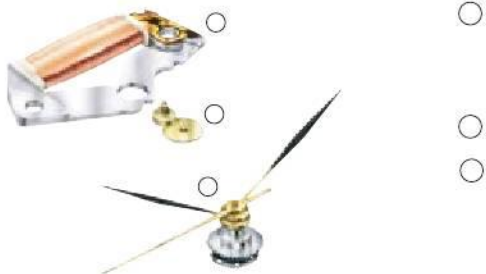

ManualsLib.com

Manualslib.com

ManualsLib.com

QUICK MOVEMENT OF THE SECOND HAND	5 seconds	10 seconds	20 seconds	30 seconds*
POWER RESERVE <sup>†</sup> 5M42/ 3M22 5M43 4M21	Between 3 and 24 hours of power reserve	Between 1 and 2 days of power reserve	Between 2 and 3 days of power reserve	Between 3 and 7 days of power reserve
	Between 6 and 48 hours of power reserve	Between 2 and 4 days of power reserve	Between 4 and 7 days of power reserve	Between 7 and 14 days of power reserve