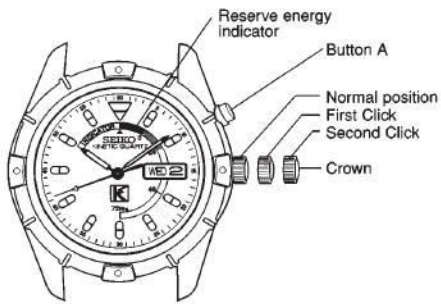

ManualsLib.com

Manualslib.com

ManualsLib.com

QUICK MOVEMENT OF THE SECOND HAND	5 seconds	10 seconds	20 seconds	30 seconds*
POWER RESERVE <sup>†</sup> 5M42/ 3M22 5M43 4M21	Between 3 and 24 hours of power reserve	Between 1 and 2 days of power reserve	Between 2 and 3 days of power reserve	Between 3 and 7 days of power reserve
	Between 6 and 48 hours of power reserve	Between 2 and 4 days of power reserve	Between 4 and 7 days of power reserve	Between 7 and 14 days of power reserve