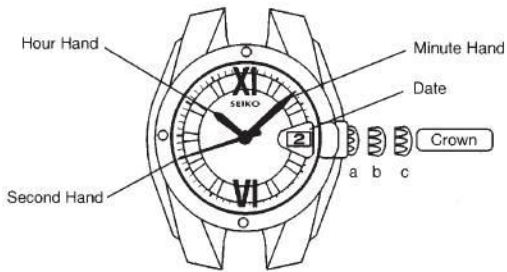

ManualsLib.com

Manualslib.com

ManualsLib.com

QUICK MOVEMENT OF THE SECOND HAND	5 seconds	10 seconds	20 seconds	30 seconds*
POWER RESERVE <sup>†</sup> 5M42/ 3M22 5M43 4M21	Between 3 and 24 hours of power reserve	Between 1 and 2 days of power reserve	Between 2 and 3 days of power reserve	Between 3 and 7 days of power reserve
	Between 6 and 48 hours of power reserve	Between 2 and 4 days of power reserve	Between 4 and 7 days of power reserve	Between 7 and 14 days of power reserve