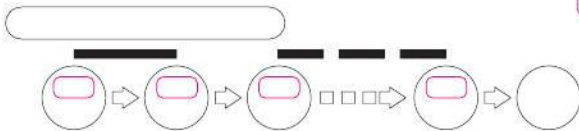

.. ..

f

.. ..

Empty rounded rectangular box.

Key symbol

Empty rounded rectangular box with a key symbol in the center.

""

Empty rounded rectangular box.

Key symbol

Rounded rectangular box containing a digital display showing '12:01' at the top and '12:00' at the bottom. To the right of the display are four double quotation marks: "" "" "" "".

Key symbol