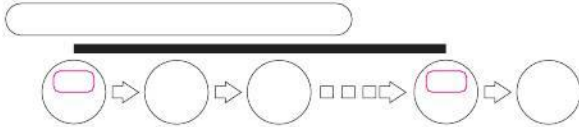

.. ..

f

.. ..

Empty rounded rectangular box.

Key symbol

Empty rounded rectangular box with a key symbol in the center.

""

Empty rounded rectangular box.

Key symbol

Rounded rectangular box containing a digital display showing '12:01' at the top and '12:00' at the bottom. To the right of the display are four double quotation marks: "" "" "" "".

Key symbol