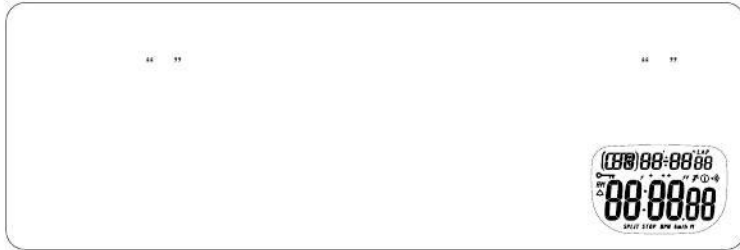

.. ..

f

.. ..

Empty rounded rectangular box.

Key symbol

Empty rounded rectangular box with a key symbol in the center.

""

Empty rounded rectangular box.

Key symbol

Rounded rectangular box containing a digital display showing '12:01' at the top and '12:00' at the bottom. To the right of the display are four double quotation marks: "" "" "" "".

Key symbol