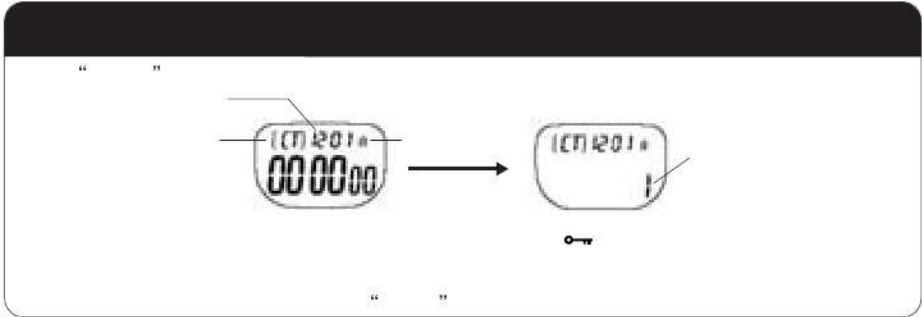

.. ..

f

.. ..

Empty rounded rectangular box.

Key symbol

Empty rounded rectangular box with a key symbol in the center.

""

Empty rounded rectangular box.

Key symbol

Rounded rectangular box containing a digital display showing '12:01' at the top and '12:00' at the bottom. To the right of the display are four double quotation marks: "" "" "" "".

Key symbol