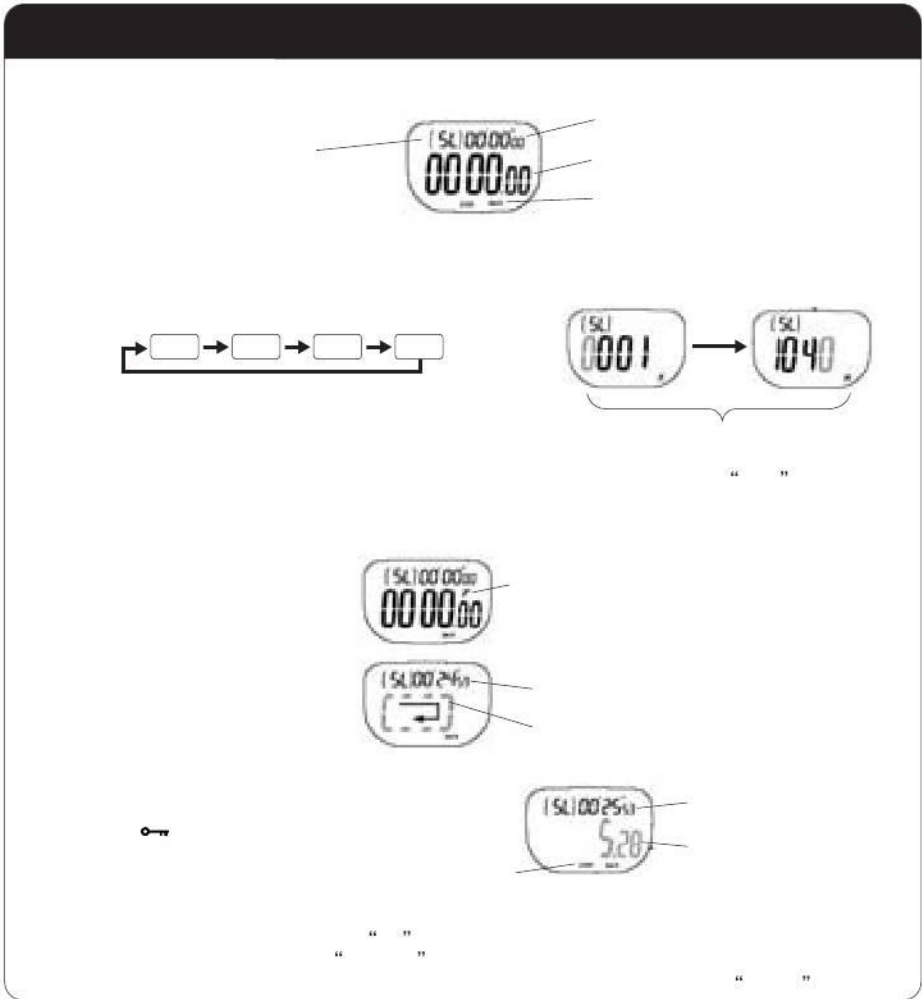

.. ..

f

.. ..

Empty rounded rectangular box.

Key symbol

Empty rounded rectangular box with a key symbol in the center.

""

Empty rounded rectangular box.

Key symbol

Rounded rectangular box containing a digital display showing '12:01' at the top and '12:00' at the bottom. To the right of the display are four double quotation marks: "" "" "" "".

Key symbol