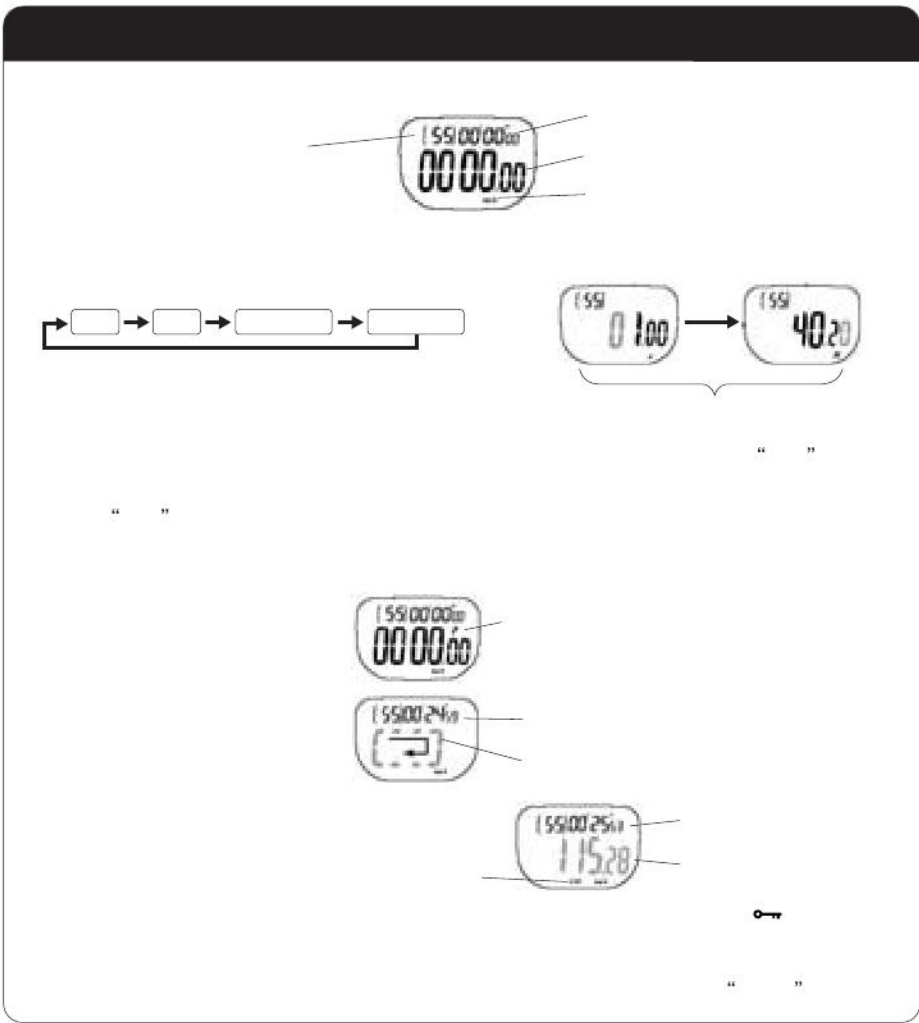

.. ..

f

.. ..

Empty rounded rectangular box.

Key symbol

Empty rounded rectangular box with a key symbol in the center.

""

Empty rounded rectangular box.

Key symbol

Rounded rectangular box containing a digital display showing '12:01' at the top and '12:00' at the bottom. To the right of the display are four double quotation marks: "" "" "" "".

Key symbol