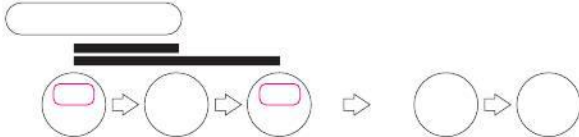

.. ..

f

.. ..

Empty rounded rectangular box.

Key symbol

Empty rounded rectangular box with a key symbol in the center.

""

Empty rounded rectangular box.

Key symbol

Rounded rectangular box containing a digital display showing '12:01' at the top and '12:00' at the bottom. To the right of the display are four double quotation marks: "" "" "" "".

Key symbol