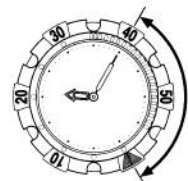

Elapsed time

Elapsed time: shows that 10 minutes have passed since 9:10

Remaining time

Remaining time: shows that 20 minutes remain until 9:25

N.D. LIMITS	
DEPTH M	N.D. TIME
12	200 30 25
15	100 33 20
18	60 36 15
21	50 39 10
24	40 42 10
27	30 45 5

- Do not operate the crown in the water or while the watch is wet.

		Indication		Water-related use					
		Dial	Case back						
WATER RESISTANT 200m	Water resistant for diving	WATER RESIST**	WATER RESIST (ANT)	Against occasional water drop to which it may be temporarily subjected.	Using it during kitchen work, swimming, washing a car, boating or water skiing.	Using it while skin diving.	Using it while scuba diving.	Using it in a saturated diving (helium gas) environment such as used for professional diving.	pulling out the crown when the watch is wet.
WATER RESISTANT 800m	Water resistant for professional diving	PROFESSIONAL SATURATION ***OR PROFESSIONAL DIVERS	 WATER RESIST (ANT)	OK	OK	OK	OK	OK	NO

Caliber number	2502	2512	5502	5503	5512	6008	6018	
Time accuracy (at 5°C ~ 35°C/41°F ~ 95°F)	±15 seconds per month	±15 seconds per month	±20 seconds per month	±15 seconds per month	±20 seconds per month	±20 seconds per month	±15 seconds per month	
Effective temperature range	-10°C ~ +60°C 14°F ~ 140°F)							
Additional features	Calendar (quick-advance feature)	Day and Date	Date	Day and Date	Day and Date	Date	Day and Date	Date
	Battery life indicator	with	with	with	with	with	without	with
Battery	Parts number	280-31	280-31	280-31	280-31	280-31	280-34	280-34
	Code number	SR920SW					SR621SW	SR621SW
	Battery life	Approximately 5 years					Approximately 3 years	
Water resistance	For diving 200m	For diving 200m	For diving 200m	² or professional diving 800m	For diving 200m	For diving 200m	For diving 200m	