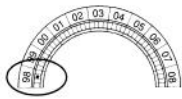

Elapsed time

Elapsed time: shows that 10 minutes have passed since 9:10

Remaining time

Remaining time: shows that 20 minutes remain until 9:25

N.D. LIMITS	
DEPTH M	N.D. TIME
12	200 30 25
15	100 33 20
18	60 36 15
21	50 39 10
24	40 42 10
27	30 45 5

Caliber number	2502	2512	5502	5503	5512	6008	6018	
Time accuracy (at 5°C ~ 35°C/41°F ~ 95°F)	±15 seconds per month	±15 seconds per month	±20 seconds per month	±15 seconds per month	±20 seconds per month	±20 seconds per month	±15 seconds per month	
Effective temperature range	-10°C ~ +60°C 14°F ~ 140°F)							
Additional features	Calendar (quick-advance feature)	Day and Date	Date	Day and Date	Day and Date	Date	Day and Date	Date
	Battery life indicator	with	with	with	with	with	without	with
Battery	Parts number	280-31	280-31	280-31	280-31	280-31	280-34	280-34
	Code number	SR920SW					SR621SW	SR621SW
	Battery life	Approximately 5 years					Approximately 3 years	
Water resistance	For diving 200m	For diving 200m	For diving 200m	² or professional diving 800m	For diving 200m	For diving 200m	For diving 200m	