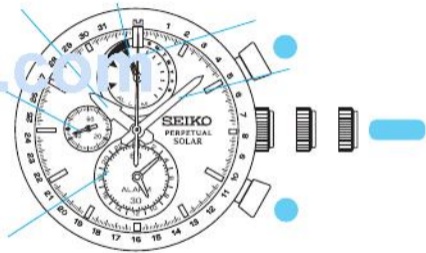

ManualsLib.com