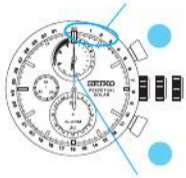

ManualsLib.com