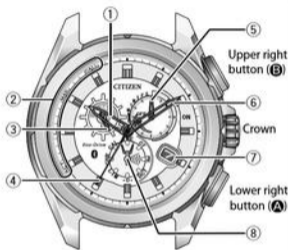

Component identification

- ① Hour hand
- ② Notification indication of Bluetooth 4.0/ongoing communication processing (see pages 27)
- ③ 24-hour hand
- ④ Second hand/Chronograph second hand
- ⑤ Function hand and function indications
 - Connection status (see page 27)/ Power reserve level (see pages 16 and 17)
 - Chronograph minute hand
 - Day of the week
- ⑥ Minute hand
- ⑦ Date indication
- ⑧ Mode hand (see pages 18 to 23)