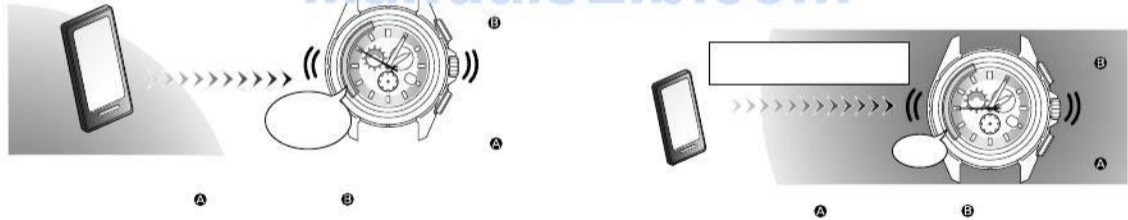

ManualsLib.com