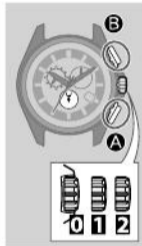

ManualsLib.com