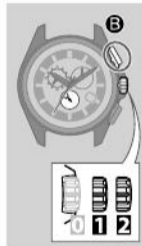

ManualsLib.com

2

B

B

B