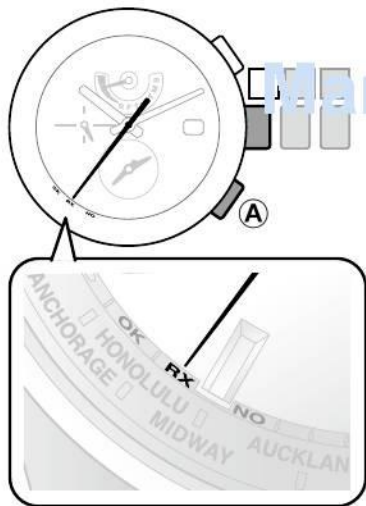

ManualsLib.com

---

	 <p>A close-up of a radio tuner dial. A black pointer points to the 'OK' label. Other labels include 'HONOLULU', 'MIDWAY', and 'AUCKLAND'. A 'NO' label is also visible. A watermark 'ManualsLib.com' is overlaid on the image.</p>	 <p>A close-up of a radio tuner dial. A black pointer points to the 'NO' label. Other labels include 'HONOLULU', 'MIDWAY', and 'AUCKLAND'. A 'NO' label is also visible. A watermark 'ManualsLib.com' is overlaid on the image.</p>	 <p>A close-up of a radio tuner dial. A black pointer points to the 'RX' label. Other labels include 'HONOLULU', 'MIDWAY', and 'AUCKLAND'. A 'NO' label is also visible. A watermark 'ManualsLib.com' is overlaid on the image.</p>