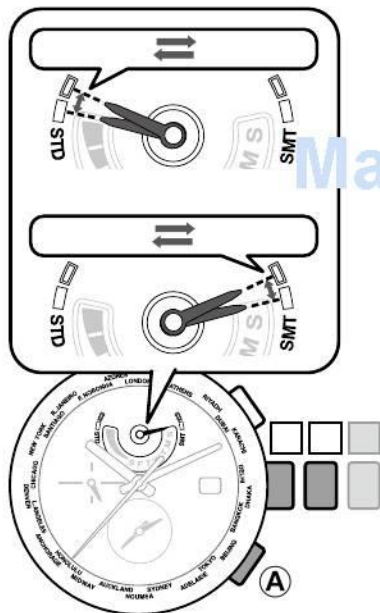

ManualsLib.com