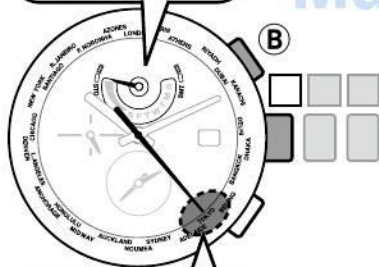

ManualsLib.com