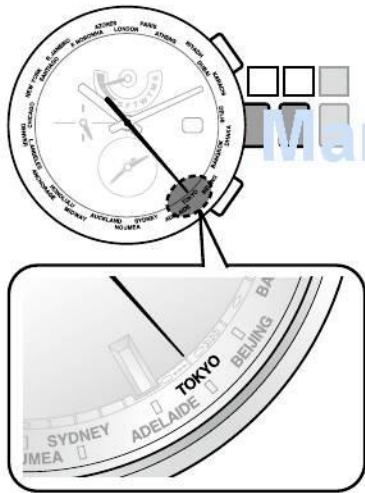

ManualsLib.com