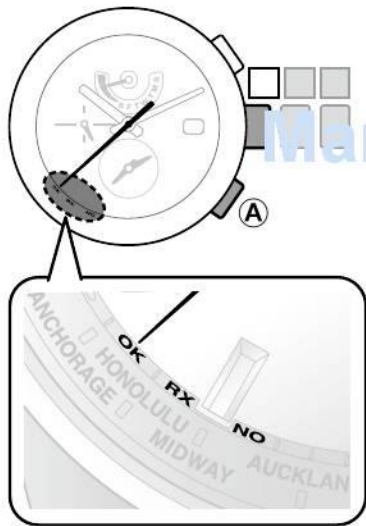

ManualsLib.com

---

	 <p>A close-up of a radio tuner dial. A black pointer points to the 'OK' label. Other labels include 'HONOLULU', 'MIDWAY', and 'AUCKLAND'. A 'NO' label is also visible. A watermark 'ManualsLib.com' is overlaid on the image.</p>	 <p>A close-up of a radio tuner dial. A black pointer points to the 'NO' label. Other labels include 'HONOLULU', 'MIDWAY', and 'AUCKLAND'. A 'NO' label is also visible. A watermark 'ManualsLib.com' is overlaid on the image.</p>	 <p>A close-up of a radio tuner dial. A black pointer points to the 'RX' label. Other labels include 'HONOLULU', 'MIDWAY', and 'AUCKLAND'. A 'NO' label is also visible. A watermark 'ManualsLib.com' is overlaid on the image.</p>