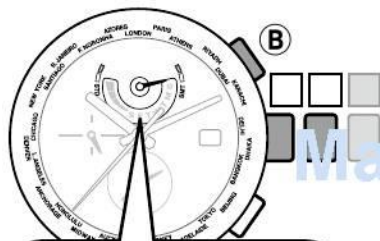

B

ManualsLib.com