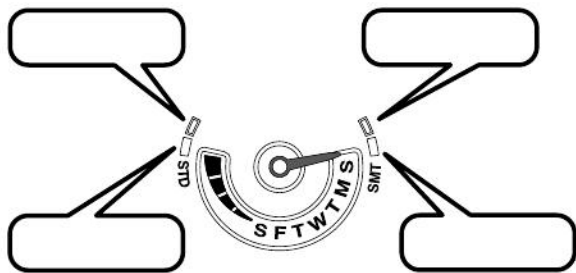

ManualsLib.com