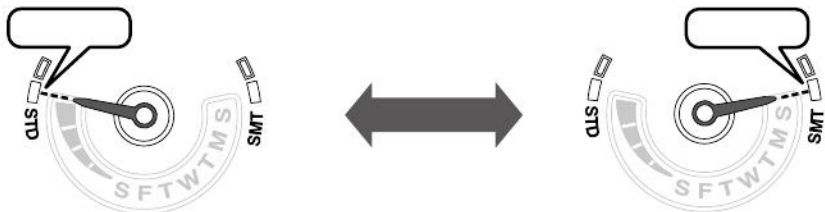

ManualsLib.com