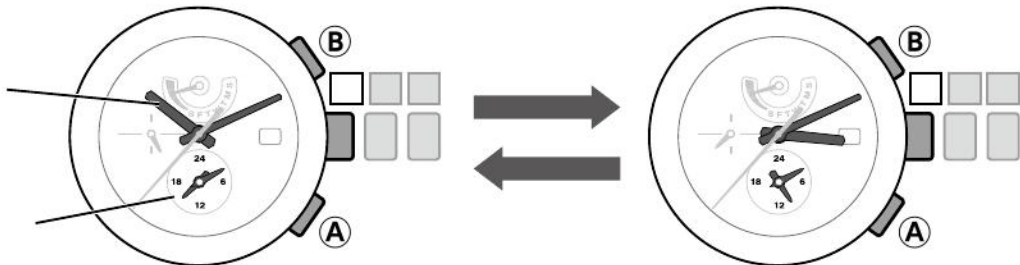

ManualsLib.com