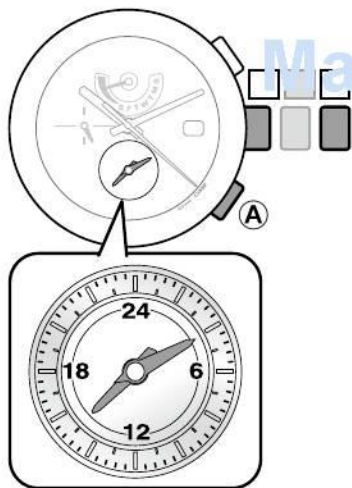

ManualsLib.com