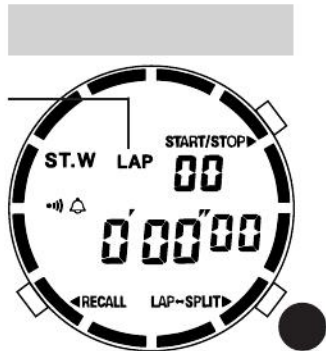

# STOPWATCH MODE

ManualsLib.com

English

English