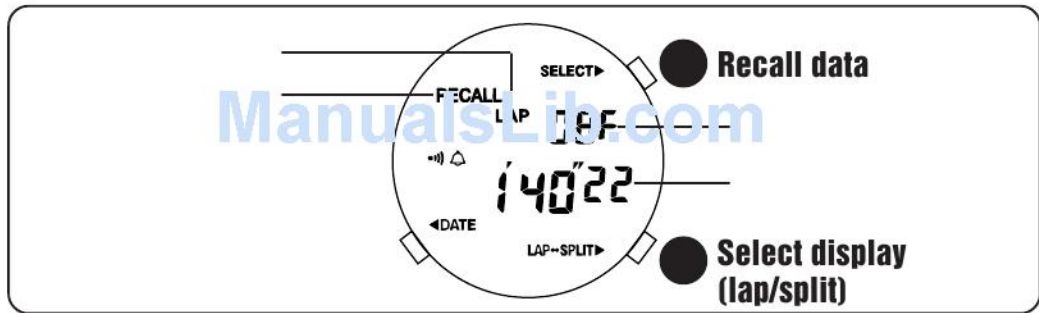

# STOPWATCH MODE

ManualsLib.com

English

English