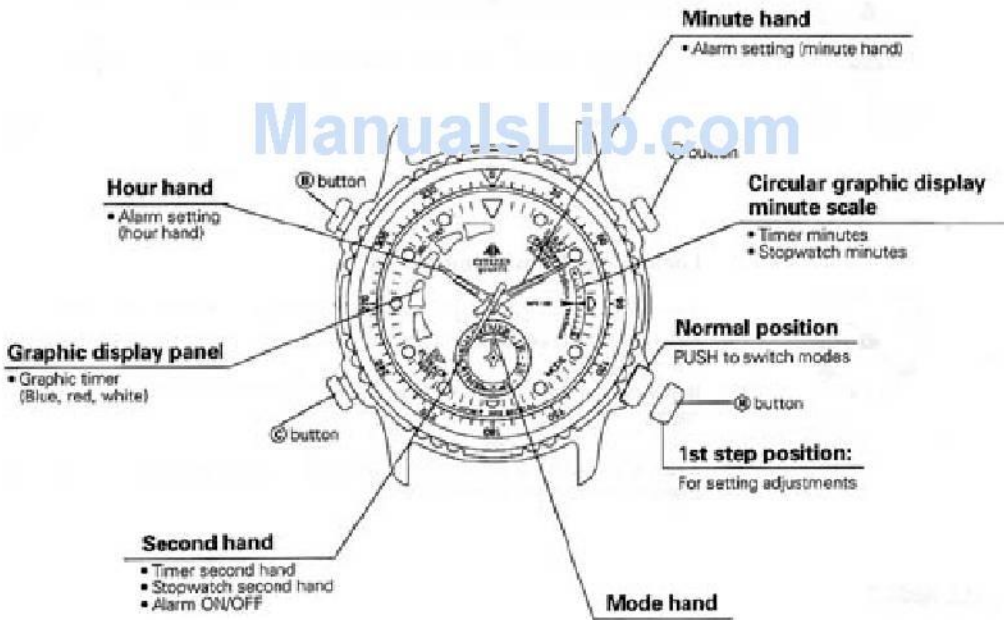

ManualsLib.com