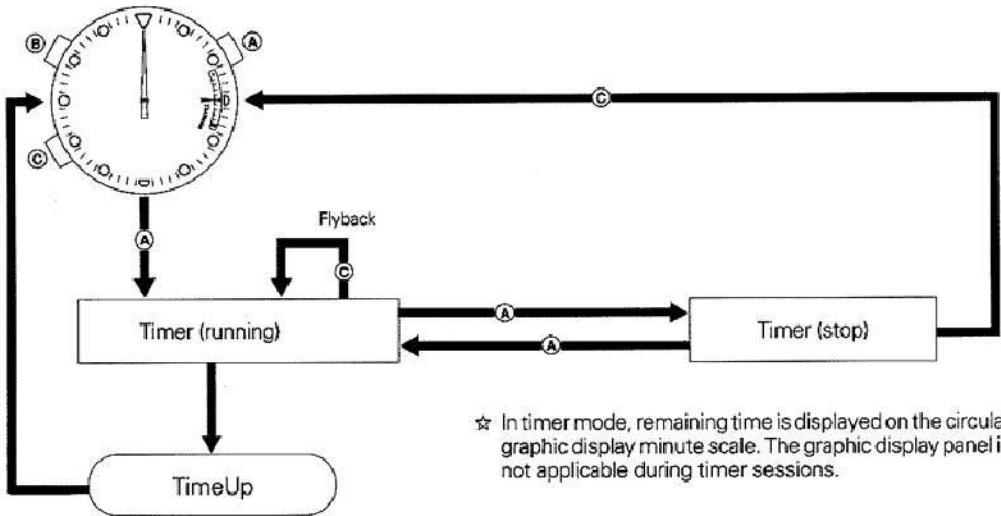

- 
- 
-

- 
- 
- 

ManualsLib.com

☆ In timer mode, remaining time is displayed on the circular graphic display minute scale. The graphic display panel is not applicable during timer sessions.

- 
- 
- 
- 

ManualsLib.com