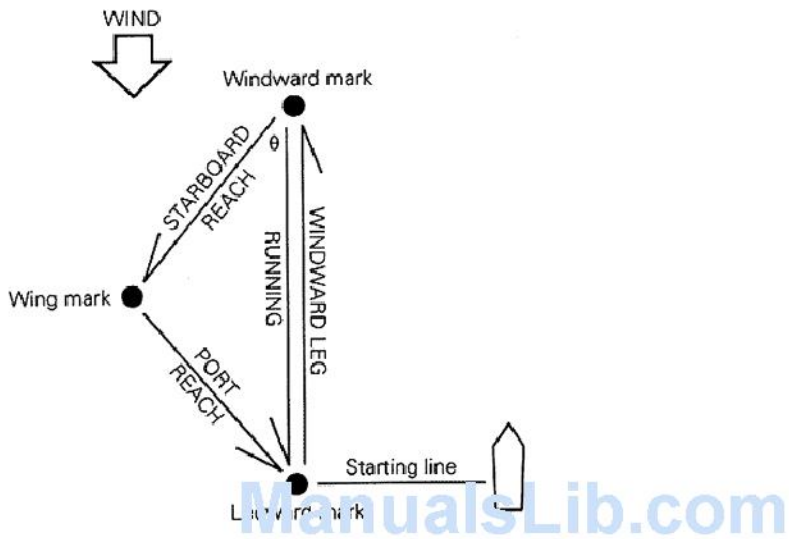

- 
- 
-

- 
- 
- 

ManualsLib.com

☆ In timer mode, remaining time is displayed on the circular graphic display minute scale. The graphic display panel is not applicable during timer sessions.

- 
- 
- 
- 

ManualsLib.com