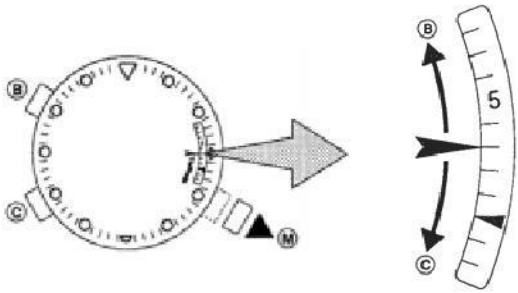

ManualsLib.com

- •
- •
- •