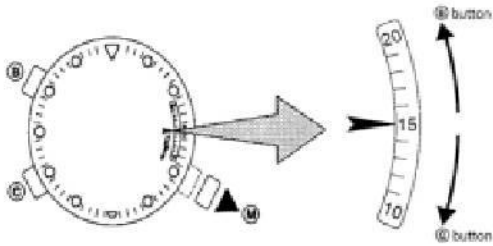

- 
- 
-

- 
- 
- 

ManualsLib.com

☆ In timer mode, remaining time is displayed on the circular graphic display minute scale. The graphic display panel is not applicable during timer sessions.

- 
- 
- 
- 

ManualsLib.com