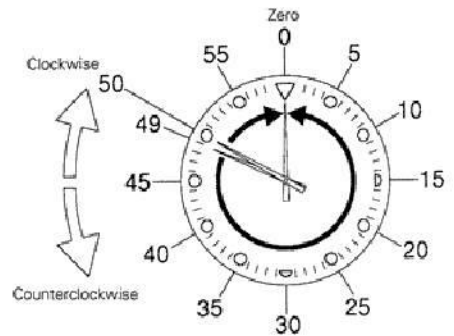

ManualsLib.com

Ex. 1

9 min. 39 sec. remaining

Ex. 2

6 min. remaining

Ex. 3

2 min. 21sec. remaining

ManualsLib.com

- 
- 
-

- 
- 
- 

ManualsLib.com

☆ In timer mode, remaining time is displayed on the circular graphic display minute scale. The graphic display panel is not applicable during timer sessions.

- 
- 
- 
- 

ManualsLib.com