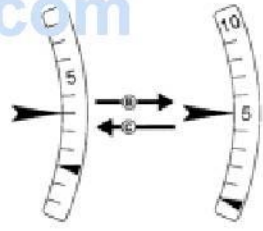

- •
- •
- •

ManualsLib.com