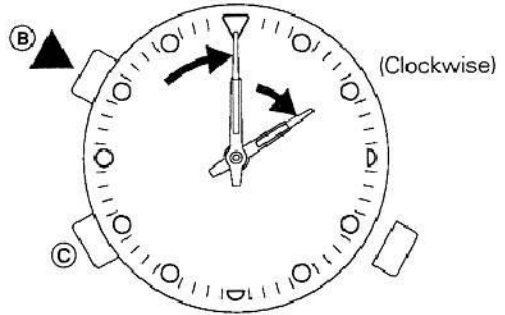

ManualsLib.com