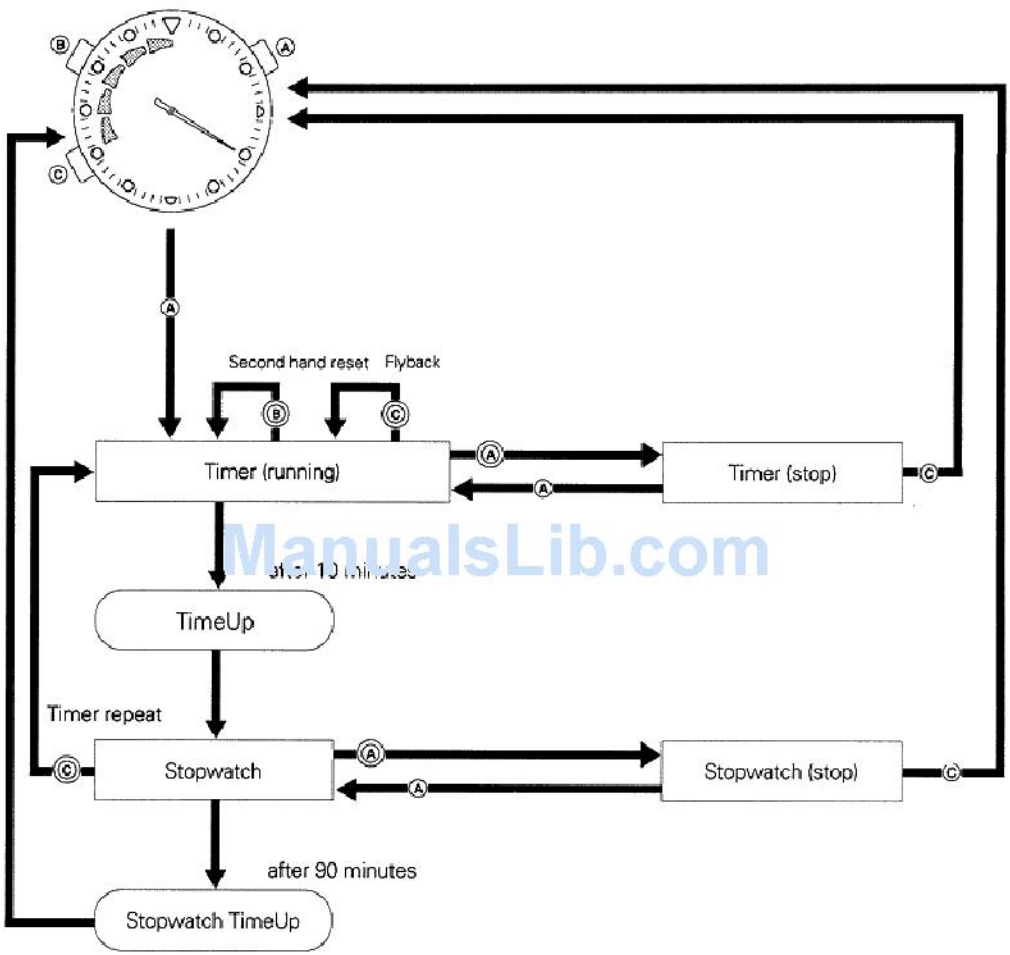

ManualsLib.com

- •
- •
- •