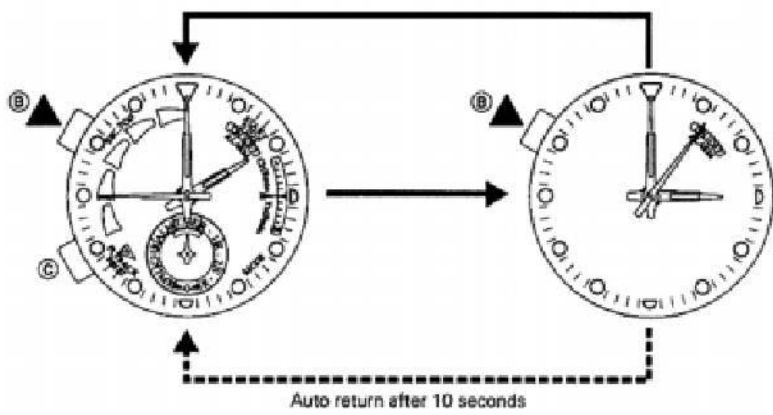

- 
- 
-

- 
- 
- 

ManualsLib.com

☆ In timer mode, remaining time is displayed on the circular graphic display minute scale. The graphic display panel is not applicable during timer sessions.

- 
- 
- 
- 

ManualsLib.com