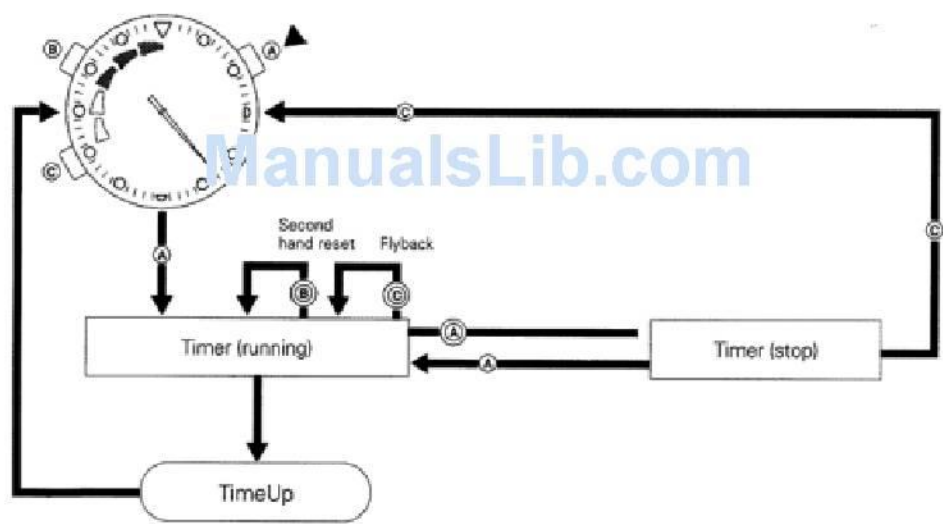

ManualsLib.com

- •
- •
- •