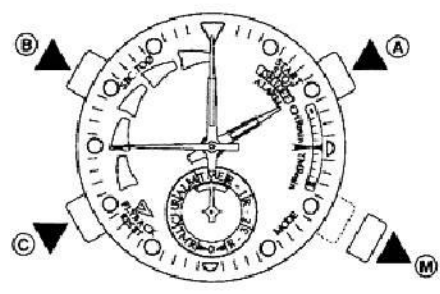

- 
- 
-

- 
- 
- 

ManualsLib.com

☆ In timer mode, remaining time is displayed on the circular graphic display minute scale. The graphic display panel is not applicable during timer sessions.

- 
- 
- 
- 

ManualsLib.com