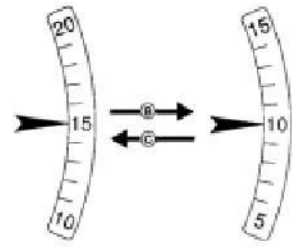

- •
- •
- •

ManualsLib.com