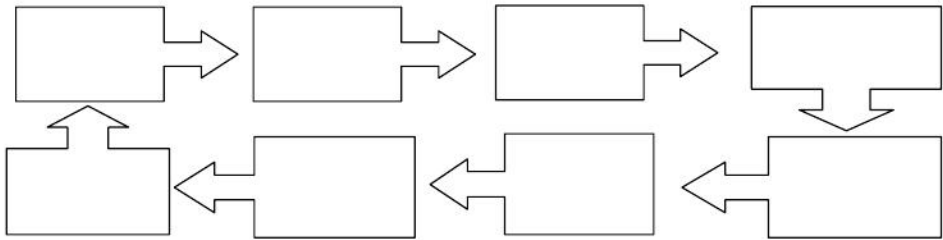

ManualsLib.com

❖