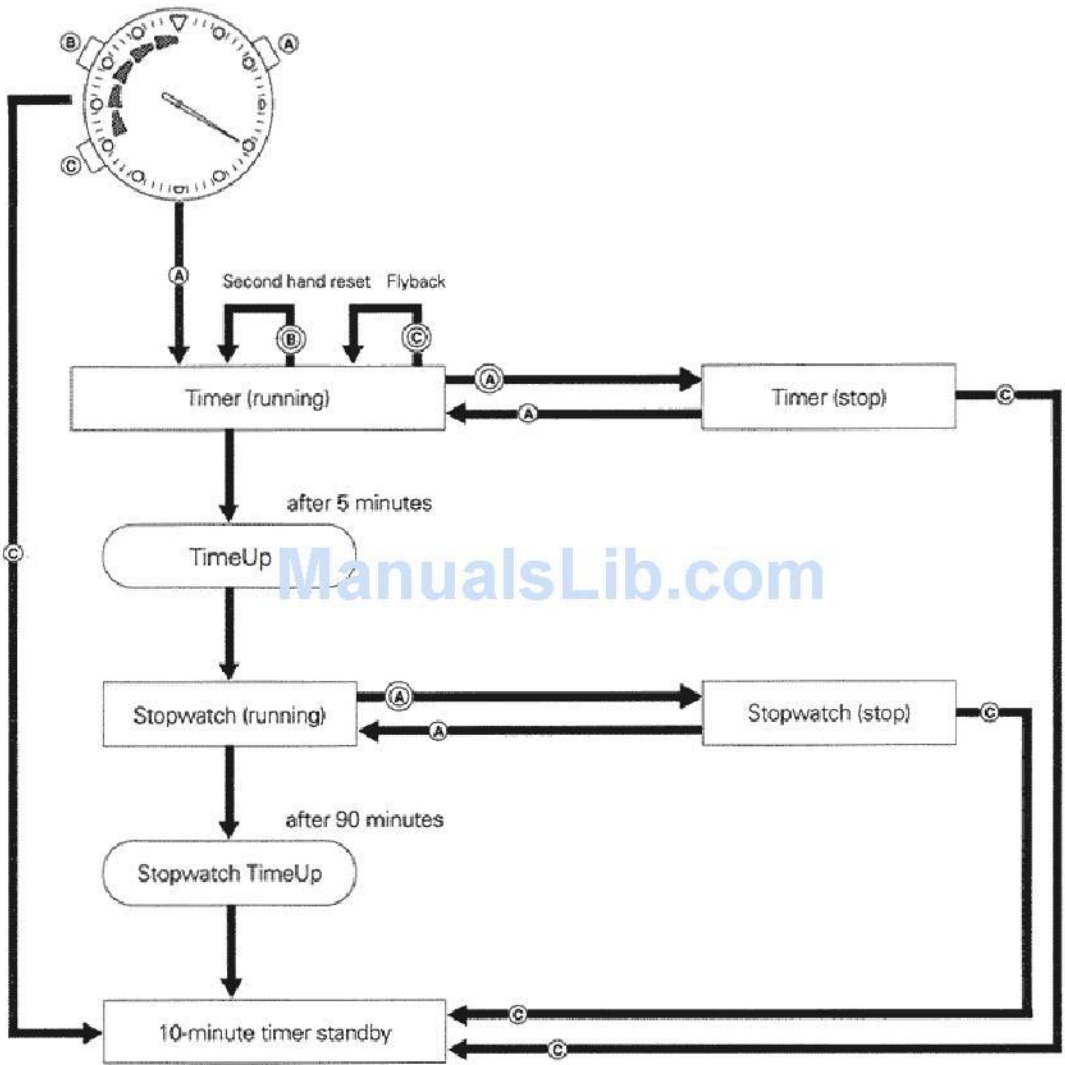

ManualsLib.com

.
.
.
.