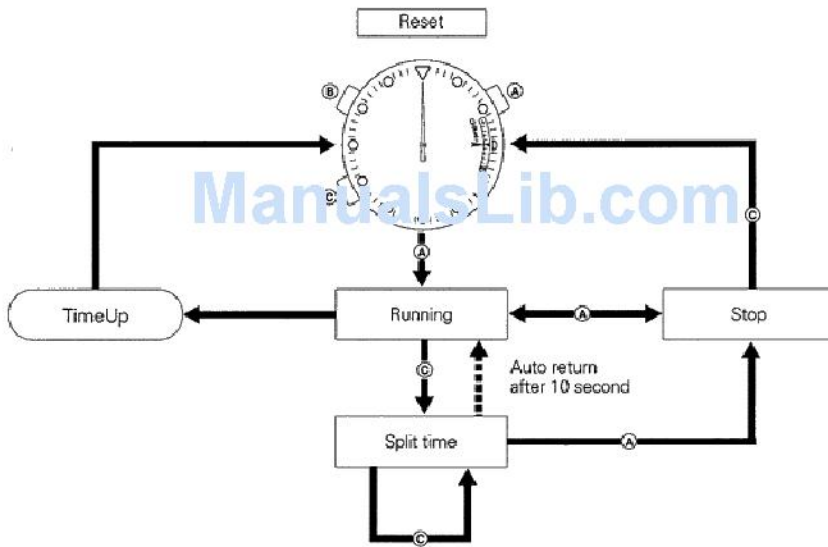

- 
- 
-

- 
- 
- 

ManualsLib.com

☆ In timer mode, remaining time is displayed on the circular graphic display minute scale. The graphic display panel is not applicable during timer sessions.

- 
- 
- 
- 

ManualsLib.com