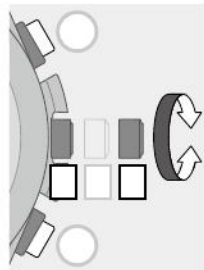

ManualsLib.com