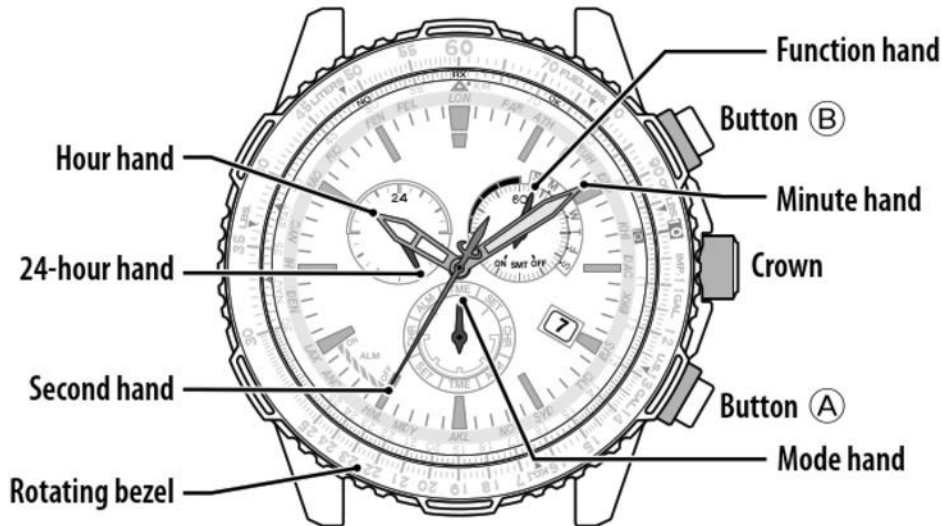

Hands and buttons

- The illustrations in this instruction manual may differ from the actual appearance of your watch.

Changing the mode

This watch features the four different modes as follows:

TME	Shows ordinary time.
CHR	Mode for using the chronograph.
ALM	Mode for setting the alarm.
SET	Mode for setting time and calendar manually.

1 Pull the crown out to position **1**.

The second hand points to 30 seconds and stops.

2 Rotate the crown to change the mode.

- Turn the crown so that the mode hand will point to a marker of the mode indication securely.

3 Push the crown in to position **0** to finish the procedure.

Indication of the watch changes into that of the mode selected.

- It may take a moment to change indication.

ManualsLib.com

- Press button (A) to return to normal indication. It returns to normal indication automatically in about 10 seconds without pressing the button.