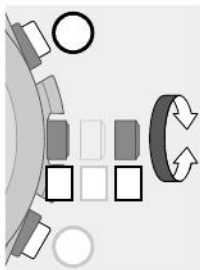

ManualsLib.com