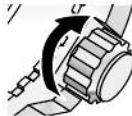

ManualsLib.com