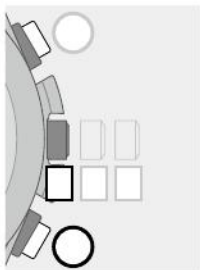

ManualsLib.com