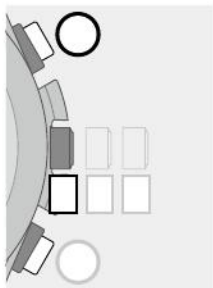

1 Change the mode to [TME] (page 14) and push the crown in to position **0**.

2 Press and release the upper right button **B**.

The second hand indicates the current time zone setting and the function hand indicates the current summer time (DST) setting.