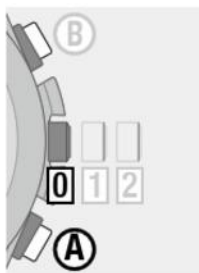

1 Pull the crown out to position **1**.

The second hand points to 30 seconds and stops.

2 Rotate the crown to change the mode.

- Turn the crown so that the mode hand will point to a marker of the mode indication securely.

3 Push the crown in to position **0** to finish the procedure.

Indication of the watch changes into that of the mode selected.

- It may take a moment to change indication.

ManualsLib.com

- Press button (A) to return to normal indication. It returns to normal indication automatically in about 10 seconds without pressing the button.