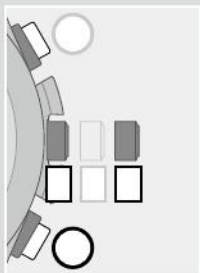

ManualsLib.com