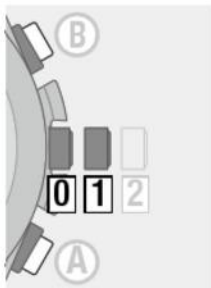

Hands and buttons

- The illustrations in this instruction manual may differ from the actual appearance of your watch.

Changing the mode

This watch features the four different modes as follows:

TME	Shows ordinary time.
CHR	Mode for using the chronograph.
ALM	Mode for setting the alarm.
SET	Mode for setting time and calendar manually.

1 Pull the crown out to position **1**.

The second hand points to 30 seconds and stops.

2 Rotate the crown to change the mode.

- Turn the crown so that the mode hand will point to a marker of the mode indication securely.

3 Push the crown in to position **0** to finish the procedure.

Indication of the watch changes into that of the mode selected.

- It may take a moment to change indication.

ManualsLib.com

- Press button (A) to return to normal indication. It returns to normal indication automatically in about 10 seconds without pressing the button.