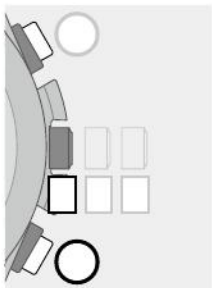

ManualsLib.com