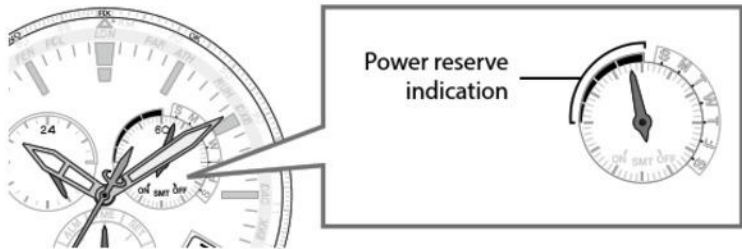

Hands and buttons

- The illustrations in this instruction manual may differ from the actual appearance of your watch.

Changing the mode

This watch features the four different modes as follows:

TME	Shows ordinary time.
CHR	Mode for using the chronograph.
ALM	Mode for setting the alarm.
SET	Mode for setting time and calendar manually.

1 Pull the crown out to position **1**.

The second hand points to 30 seconds and stops.

2 Rotate the crown to change the mode.

- Turn the crown so that the mode hand will point to a marker of the mode indication securely.

3 Push the crown in to position **0** to finish the procedure.

Indication of the watch changes into that of the mode selected.

- It may take a moment to change indication.

ManualsLib.com

- Press button (A) to return to normal indication. It returns to normal indication automatically in about 10 seconds without pressing the button.