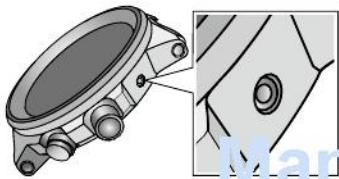

ManualsLib.com