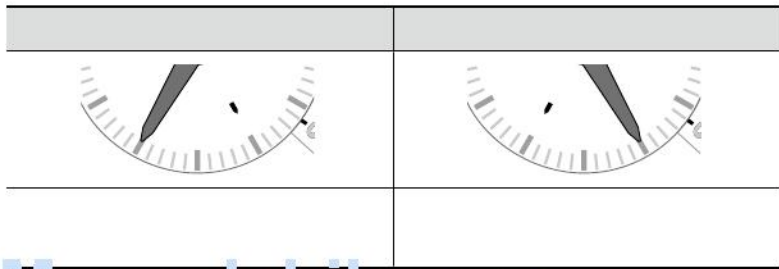

- See page 22 to check which time zone is currently indicated.

1 Change the mode to [TME] (page 14) and pull the crown out to position 2.

The second hand indicates the current time zone setting and the function hand indicates the current summer time (DST) setting (page 32).

Ex.:

When the time zone setting is “TYO” and the summer time (DST) setting is “SMT OFF”

ManualsLib.com

ManualsLib.com

ManualsLib.com

ManualsLib.com

ManualsLib.com

Checking the summer time (DST) setting

1 Change the mode to [TME] (page 14) and push the crown in to position **0**.

2 Press and release the upper right button **B**.

The second hand indicates the current time zone setting and the function hand indicates the current summer time (DST) setting.