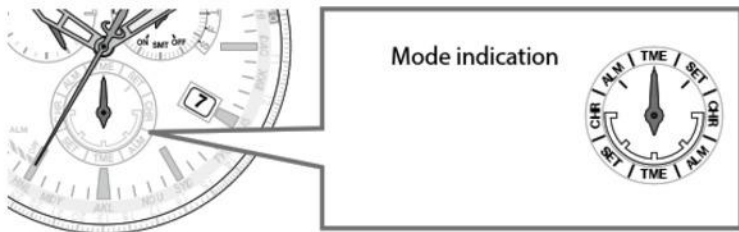

Hands and buttons

- The illustrations in this instruction manual may differ from the actual appearance of your watch.

Changing the mode

This watch features the four different modes as follows:

TME	Shows ordinary time.
CHR	Mode for using the chronograph.
ALM	Mode for setting the alarm.
SET	Mode for setting time and calendar manually.

1 Pull the crown out to position **1**.

The second hand points to 30 seconds and stops.

2 Rotate the crown to change the mode.

- Turn the crown so that the mode hand will point to a marker of the mode indication securely.

3 Push the crown in to position **0** to finish the procedure.

Indication of the watch changes into that of the mode selected.

- It may take a moment to change indication.

ManualsLib.com

- Press button (A) to return to normal indication. It returns to normal indication automatically in about 10 seconds without pressing the button.