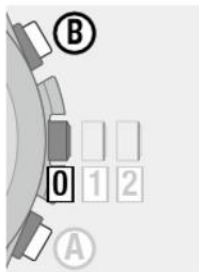

Ex.:

When the time zone setting is “TYO” and the summer time (DST) setting is “SMT OFF”

ManualsLib.com

ManualsLib.com

ManualsLib.com

ManualsLib.com

ManualsLib.com

Checking the summer time (DST) setting

1 Change the mode to [TME] (page 14) and push the crown in to position **0**.

2 Press and release the upper right button **B**.

The second hand indicates the current time zone setting and the function hand indicates the current summer time (DST) setting.