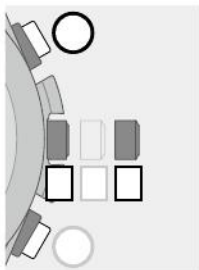

ManualsLib.com