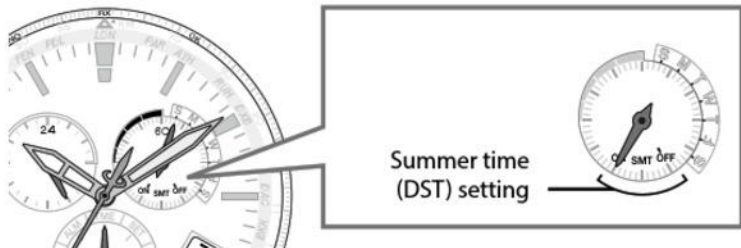

- See page 22 to check which time zone is currently indicated.

1 Change the mode to [TME] (page 14) and pull the crown out to position 2.

The second hand indicates the current time zone setting and the function hand indicates the current summer time (DST) setting (page 32).

Ex.:

When the time zone setting is “TYO” and the summer time (DST) setting is “SMT OFF”

ManualsLib.com

ManualsLib.com

ManualsLib.com

ManualsLib.com

ManualsLib.com

Checking the summer time (DST) setting

1 Change the mode to [TME] (page 14) and push the crown in to position **0**.

2 Press and release the upper right button **B**.

The second hand indicates the current time zone setting and the function hand indicates the current summer time (DST) setting.