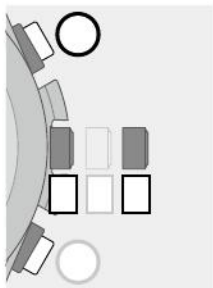

ManualsLib.com