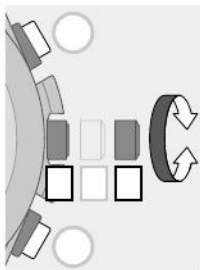

ManualsLib.com