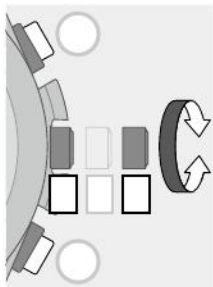

ManualsLib.com