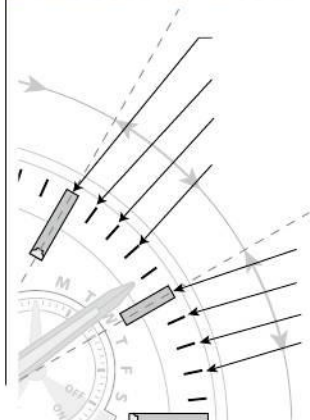

ManualsLib.com