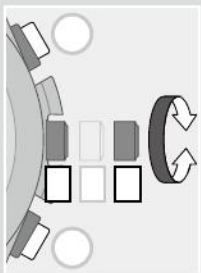

ManualsLib.com