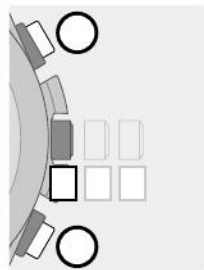

Checking alarm setting

- 1 Change the mode to [ALM] (page 14) and push the crown in to position 0.**

The hour, minute and 24-hour hands indicate the alarm time currently set and the second hand shows the alarm setting.