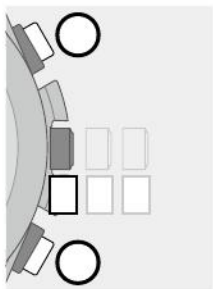

ManualsLib.com