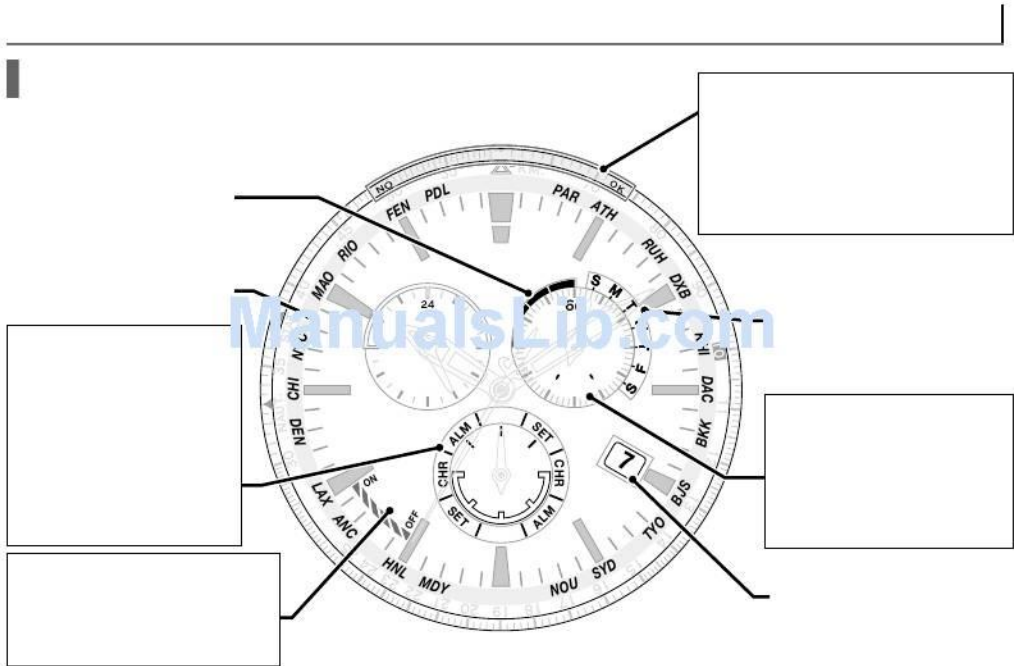

Hands and buttons

- The illustrations in this instruction manual may differ from the actual appearance of your watch.

Changing the mode

This watch features the four different modes as follows:

TME	Shows ordinary time.
CHR	Mode for using the chronograph.
ALM	Mode for setting the alarm.
SET	Mode for setting time and calendar manually.

1 Pull the crown out to position **1**.

The second hand points to 30 seconds and stops.

2 Rotate the crown to change the mode.

- Turn the crown so that the mode hand will point to a marker of the mode indication securely.