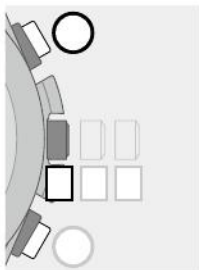

ManualsLib.com