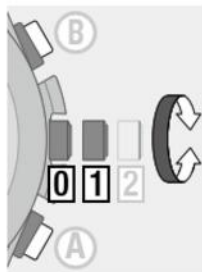

Hands and buttons

- The illustrations in this instruction manual may differ from the actual appearance of your watch.

Changing the mode

This watch features the four different modes as follows:

TME	Shows ordinary time.
CHR	Mode for using the chronograph.
ALM	Mode for setting the alarm.
SET	Mode for setting time and calendar manually.

1 Pull the crown out to position **1**.

The second hand points to 30 seconds and stops.

2 Rotate the crown to change the mode.

- Turn the crown so that the mode hand will point to a marker of the mode indication securely.

3 Push the crown in to position **0** to finish the procedure.

Indication of the watch changes into that of the mode selected.

- It may take a moment to change indication.

ManualsLib.com

- Press button (A) to return to normal indication. It returns to normal indication automatically in about 10 seconds without pressing the button.