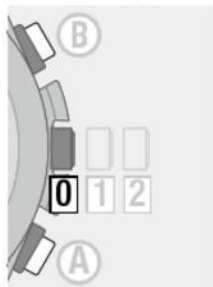

1 Change the mode to [TME] (page 14) and push the crown in to position **0**.

2 Press and release the upper right button **B**.

The second hand indicates the current time zone setting and the function hand indicates the current summer time (DST) setting.

Checking alarm setting

- 1 Change the mode to [ALM] (page 14) and push the crown in to position 0.**

The hour, minute and 24-hour hands indicate the alarm time currently set and the second hand shows the alarm setting.