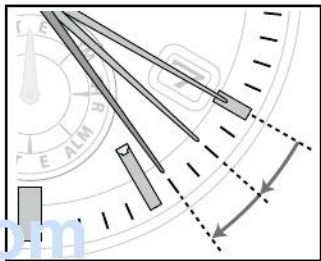

ManualsLib.com