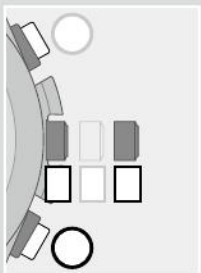

ManualsLib.com