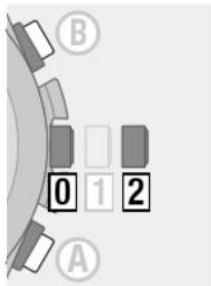

- See page 22 to check which time zone is currently indicated.

1 Change the mode to [TME] (page 14) and pull the crown out to position 2.

The second hand indicates the current time zone setting and the function hand indicates the current summer time (DST) setting (page 32).