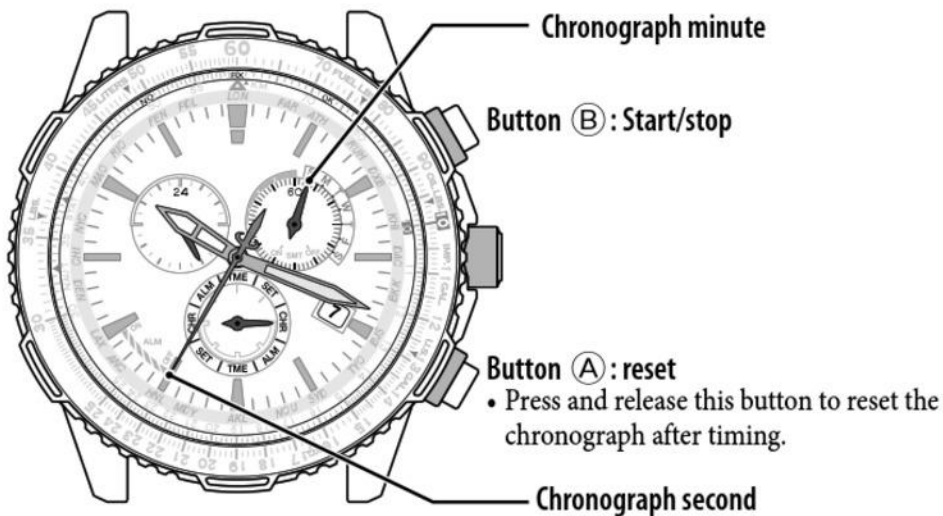

1 Change the mode to [TME] (page 14) and push the crown in to position **0**.

2 Press and release the upper right button **B**.

The second hand indicates the current time zone setting and the function hand indicates the current summer time (DST) setting.

ManualsLib.com

ManualsLib.com

ManualsLib.com

ManualsLib.com

ManualsLib.com

- After 60 minutes of continuous chronograph operation, the chronograph automatically stops and is reset.

Using alarm

The alarm on this watch is based on the time indicated. It is based on the time of the time zone newly selected when the time zone setting of the world time is changed.

Checking alarm setting

- 1 Change the mode to [ALM] (page 14) and push the crown in to position 0.**

The hour, minute and 24-hour hands indicate the alarm time currently set and the second hand shows the alarm setting.