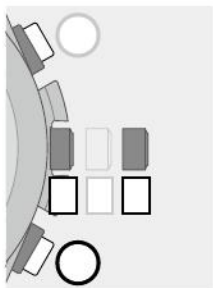

ManualsLib.com