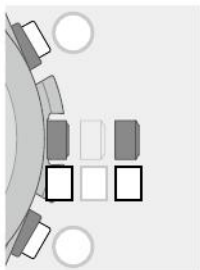

ManualsLib.com