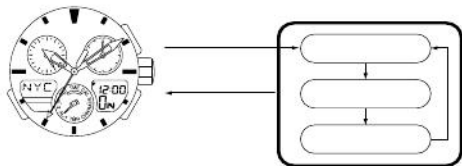

ManualsLib.com