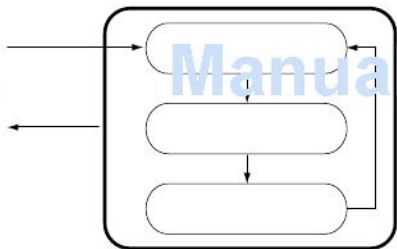

ManualsLib.com