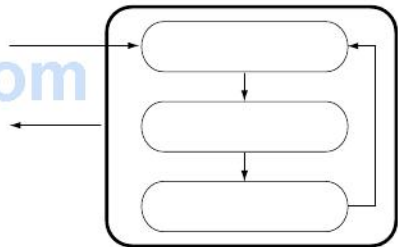

ManualsLib.com