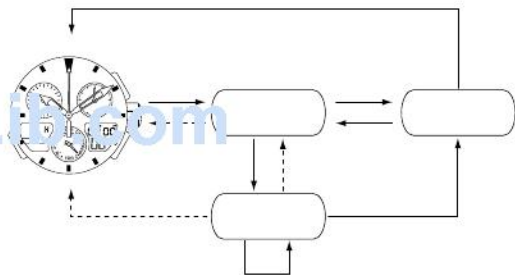

ManualsLib.com