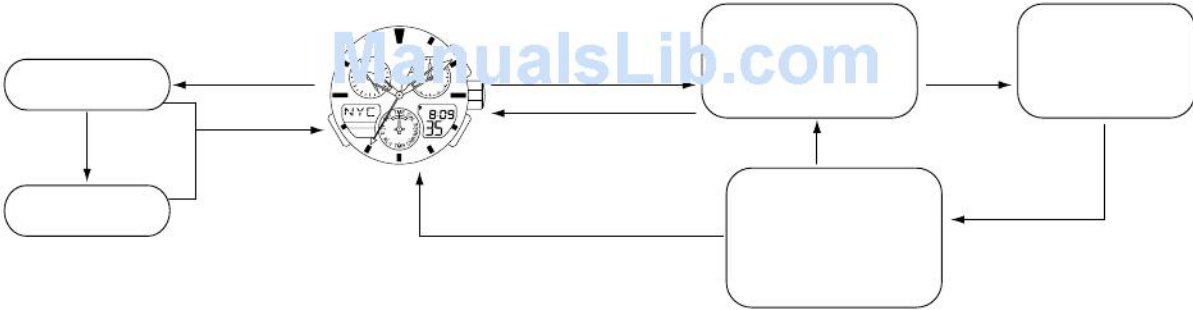

ManualsLib.com