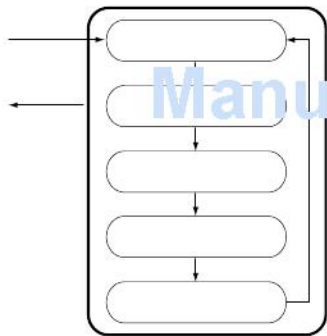

ManualsLib.com