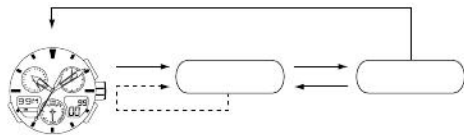

ManualsLib.com