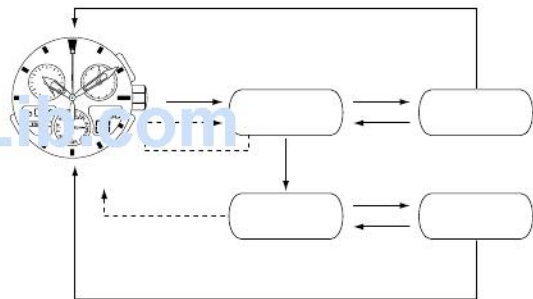

ManualsLib.com