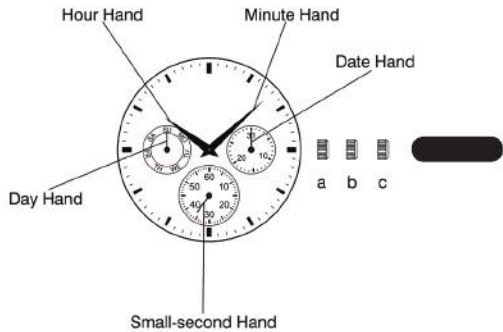

# PULSAR

Day Hand

Small-second Hand

Date Hand

**3  
Years**