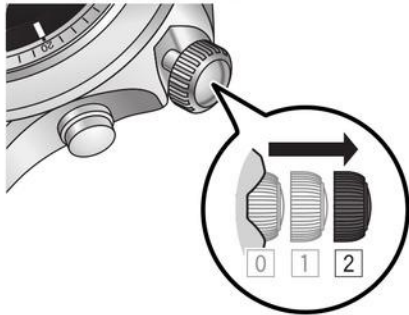

ManualsLib.com

ManualsLib.com

■ How to use the screw down crown

To release the crown

Turn the crown to the left until it pops out slightly.

To lock again

Tighten the crown completely by pressing and turning it to right.

■ When leaving the watch unused for an extended period of time

Pull out the crown to position **2**.

All hands stop moving and the battery power is saved.

- The date will change to the following day every 24 hours once you have pulled out the crown to position **2**.

ManualsLib.com

■ When the battery becomes short of power—Insufficient charge warning function

When the battery becomes short of power, the second hand moves once every two seconds—insufficient charge warning function. Charge the battery by exposing the dial to light.