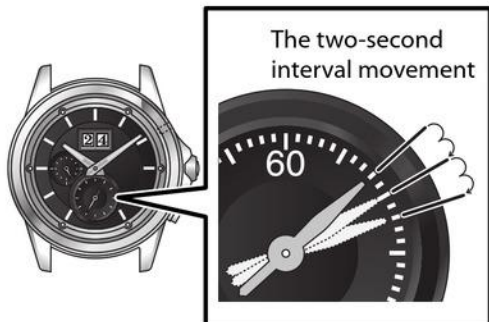

ManualsLib.com

ManualsLib.com

■ How to use the screw down crown

To release the crown

Turn the crown to the left until it pops out slightly.

To lock again

Tighten the crown completely by pressing and turning it to right.

■ When leaving the watch unused for an extended period of time

Pull out the crown to position **2**.

All hands stop moving and the battery power is saved.

- The date will change to the following day every 24 hours once you have pulled out the crown to position **2**.

ManualsLib.com

■ When the battery becomes short of power—Insufficient charge warning function

When the battery becomes short of power, the second hand moves once every two seconds—insufficient charge warning function. Charge the battery by exposing the dial to light.