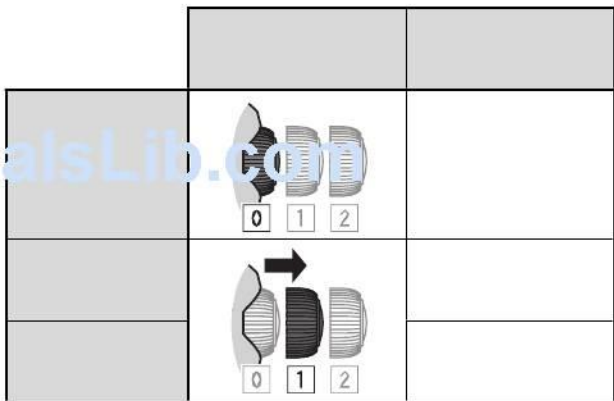

NOTICE:

You cannot check or adjust the settings while the warning movement continues, though you can see the time.

	ManualsLib.com		

--	--

ManualsLib.com

2

ManualsLib.com

ManualsLib.com