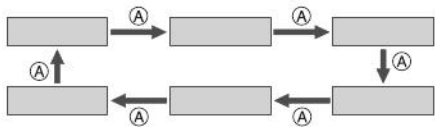

CASIO®

Header	

Header 1	Header 2	Header 3

[Redacted]

A diagram of a table structure. It features a dark gray header bar at the top. Below it is a light gray header row divided into two columns. The table body below has a vertical line on the left side and a horizontal line at the bottom. A magnifying glass icon is positioned at the intersection of the vertical and horizontal lines in the bottom-left cell.

Header	

A diagram of a table structure. It features a dark gray header bar at the top. Below it is a light gray header row divided into two columns. The table body below has a vertical line on the left side and three horizontal lines. Three magnifying glass icons are positioned at the intersections of the vertical line and the three horizontal lines in the right column.

Header	

表示					
使用例					