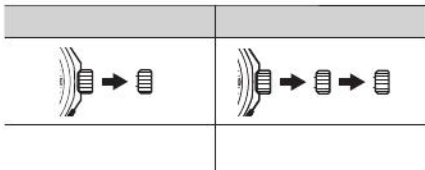

CASIO®

Header	

Header 1	Header 2	Header 3

[Redacted]

A diagram of a table structure. It features a dark gray header bar at the top. Below it is a light gray header row divided into two columns. The table body below has a vertical line on the left side and a horizontal line at the bottom. A magnifying glass icon is positioned at the intersection of the vertical and horizontal lines in the bottom-left cell.

Header	

A diagram of a table structure. It features a dark gray header bar at the top. Below it is a light gray header row divided into two columns. The table body below has a vertical line on the left side and three horizontal lines. Three magnifying glass icons are positioned at the intersections of the vertical line and the three horizontal lines in the right column.