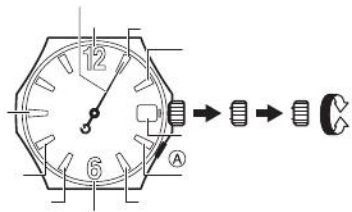

CASIO®

Header	

Header 1	Header 2	Header 3

[Redacted]

A diagram of a table structure. It features a dark gray header bar at the top. Below it is a light gray header row divided into two columns. The table body below has a vertical line on the left side and a horizontal line at the bottom. A magnifying glass icon is positioned at the intersection of the vertical and horizontal lines in the bottom-left cell.

Header	

A diagram of a table structure. It features a dark gray header bar at the top. Below it is a light gray header row divided into two columns. The table body below has a vertical line on the left side and three horizontal lines. Three magnifying glass icons are positioned at the intersections of the vertical line and the three horizontal lines in the right column.