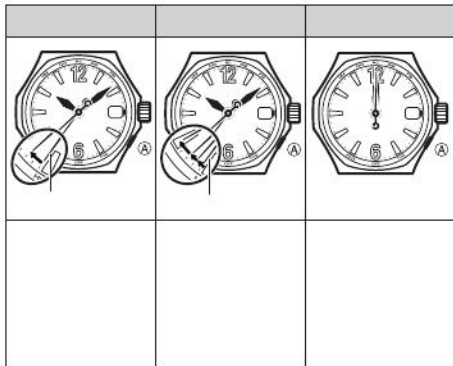

CASIO®

Header	

Header 1	Header 2	Header 3

[Redacted]

A diagram of a table structure. It features a dark gray header bar at the top. Below it is a light gray header row divided into two columns. The table body below has a vertical line on the left side and a horizontal line at the bottom. A magnifying glass icon is positioned at the intersection of the vertical and horizontal lines in the bottom-left cell.

Header	

A diagram of a table structure. It features a dark gray header bar at the top. Below it is a light gray header row divided into two columns. The table body below has a vertical line on the left side and three horizontal lines. Three magnifying glass icons are positioned at the intersections of the vertical line and the three horizontal lines in the right column.

Header	

表示					
使用例					