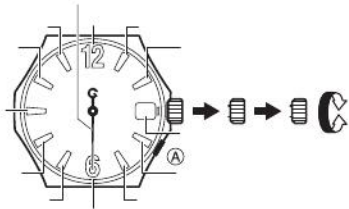

CASIO®

Header	

Header 1	Header 2	Header 3

[Redacted]

A diagram of a table structure. It features a dark gray header bar at the top. Below it is a light gray header row divided into two columns. The table body below has a vertical line on the left side and a horizontal line at the bottom. A magnifying glass icon is positioned at the intersection of the vertical and horizontal lines in the bottom-left cell.

Header	

A diagram of a table structure. It features a dark gray header bar at the top. Below it is a light gray header row divided into two columns. The table body below has a vertical line on the left side and three horizontal lines. Three magnifying glass icons are positioned at the intersections of the vertical line and the three horizontal lines in the right column.