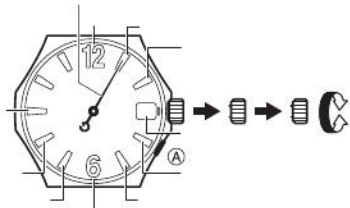

CASIO®

Header	

Header 1	Header 2	Header 3

[Redacted]

A diagram of a table structure. It features a dark gray header bar at the top. Below it is a light gray header row divided into two columns. The table body below has a vertical line on the left side and a horizontal line at the bottom. A magnifying glass icon is positioned at the intersection of the vertical and horizontal lines in the bottom-left cell.

Header	

A diagram of a table structure. It features a dark gray header bar at the top. Below it is a light gray header row divided into two columns. The table body below has a vertical line on the left side and three horizontal lines. Three magnifying glass icons are positioned at the intersections of the vertical line and the three horizontal lines in the right column.