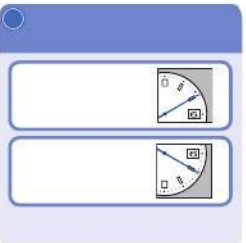

About this Product

About this Product

About this Product

Before Use

Before Use

How to Get the Time (Radio Signal Reception)

How to Get the Time (Radio Signal Reception)

How to Set the Time Radio Signal Reception

How to Set the Time Radio Signal Reception

How to Set the Time Radio Signal Reception

How to Set the Time Radio Signal Reception

| | | | | | | | |
|--|--|--|--|--|--|--|--|
| | | | | | | | |
| | | | | | | | |
| | | | | | | | |
| | | | | | | | |
| | | | | | | | |