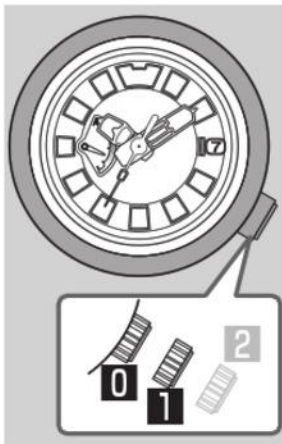

Adjusting the calendar

Make sure that the watch is not wet before operating the crown.

You must correct the date on the first day of March, May, July, October and December.

- Do not set the date during the period below, when the date indication is changing on this watch. If you do, the date indication may change incorrectly.

Period of time: From 10PM to 0AM (12:00AM)

1. **1 Pull the crown out to position 1.**
2. **2 Rotate the crown clockwise to set the date.**
3. **3 Push the crown in to position 0 to finish the procedure.**