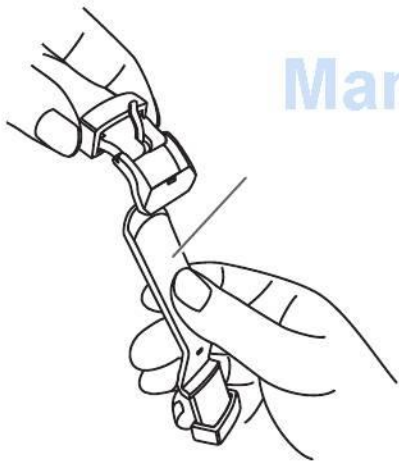

ManualsLib.com