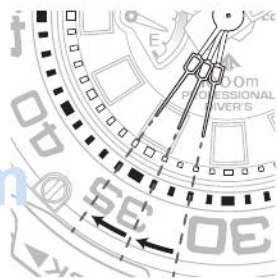

ManualsLib.com