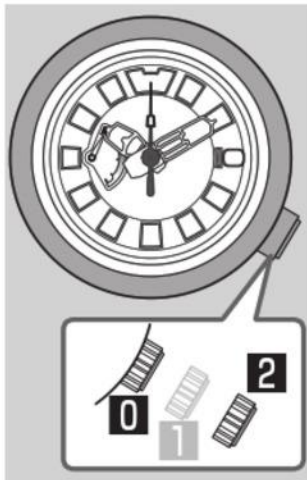

ManualsLib.com

ManualsLib.com

ManualsLib.com

ManualsLib.com

ManualsLib.com

Setting the time

Make sure that the watch is not wet before operating the crown.

1 Pull the crown out to position 2 as the second hand points to 0 seconds.

The watch stops and the power reserve indication hand moves to the reference position.

2 Rotate the crown to set the time.

- Pay attention to whether the time set is AM or PM.
- Date indication starts to change as the setting passes 10PM. Rotating the crown counter-clockwise does not turn back the date indication.

- Do not set the date during the period below, when the date indication is changing on this watch. If you do, the date indication may change incorrectly.

Period of time: From 10PM to 0AM (12:00AM)

- 1 Pull the crown out to position 1.**
- 2 Rotate the crown clockwise to set the date.**
- 3 Push the crown in to position 0 to finish the procedure.**