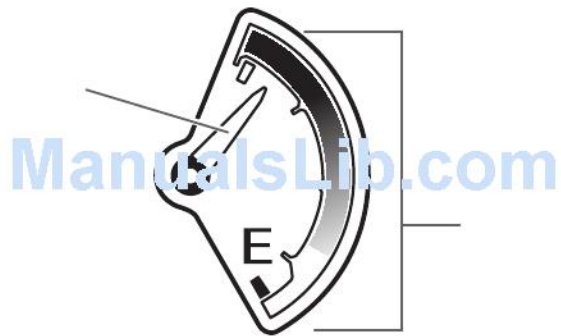

ManualsLib.com

ManualsLib.com

ManualsLib.com

ManualsLib.com

ManualsLib.com

Setting the time

Make sure that the watch is not wet before operating the crown.

1 Pull the crown out to position 2 as the second hand points to 0 seconds.

The watch stops and the power reserve indication hand moves to the reference position.

2 Rotate the crown to set the time.

- Pay attention to whether the time set is AM or PM.
- Date indication starts to change as the setting passes 10PM. Rotating the crown counter-clockwise does not turn back the date indication.