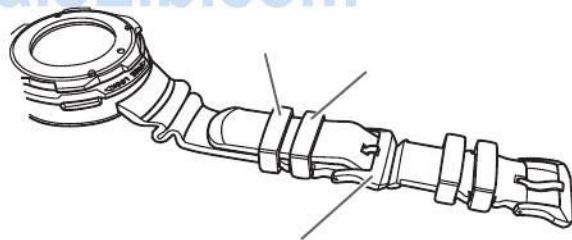

ManualsLib.com