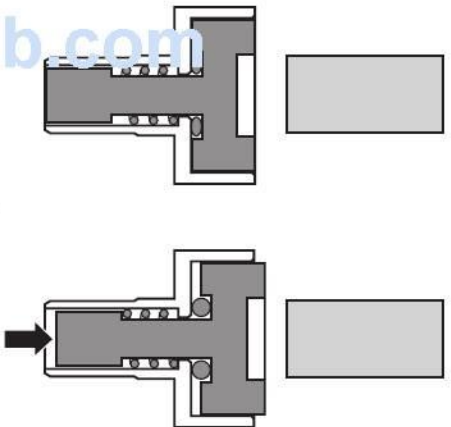

ManualsLib.com