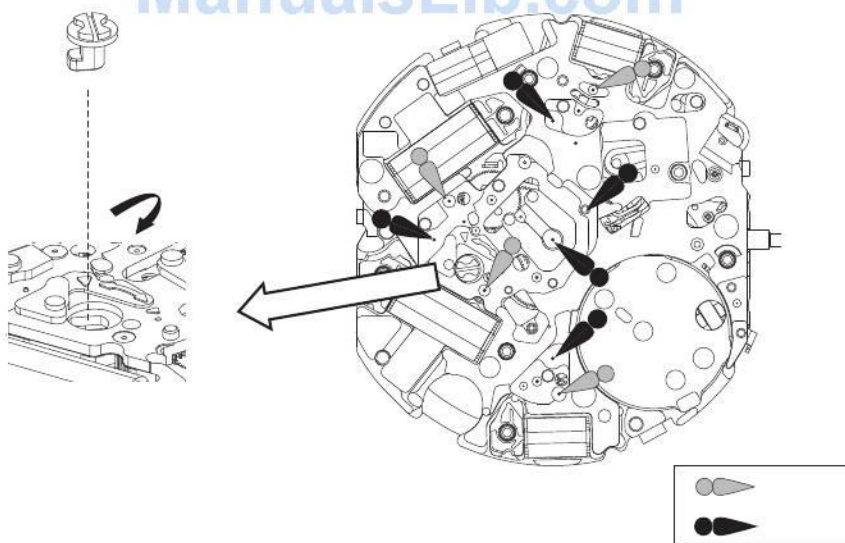

ManualsLib.com