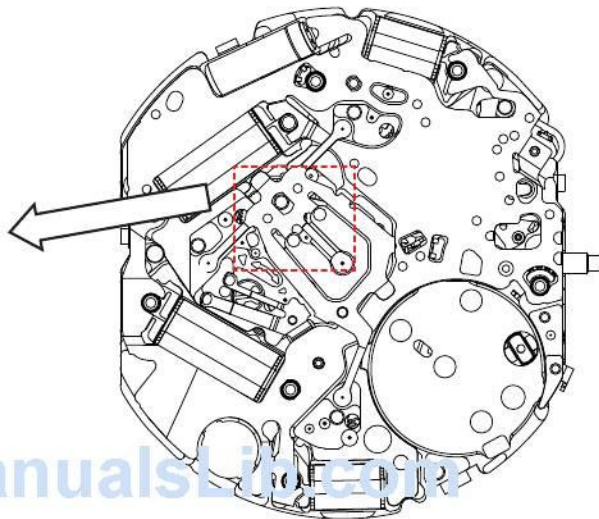

ManualsLib.com