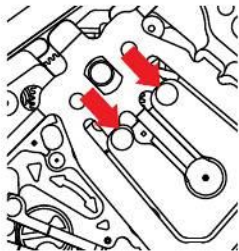

ManualsLib.com