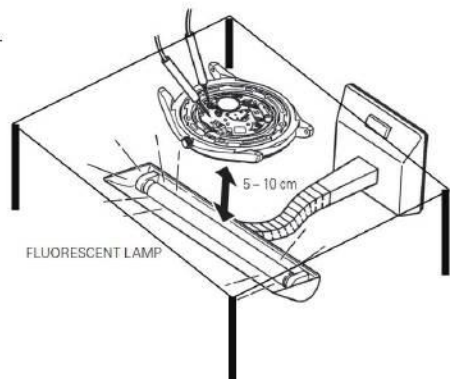

ManualsLib.com