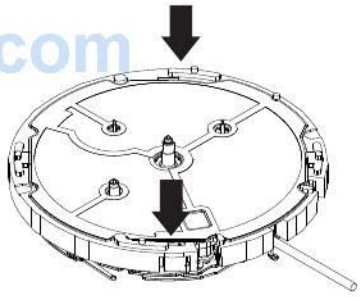

ManualsLib.com