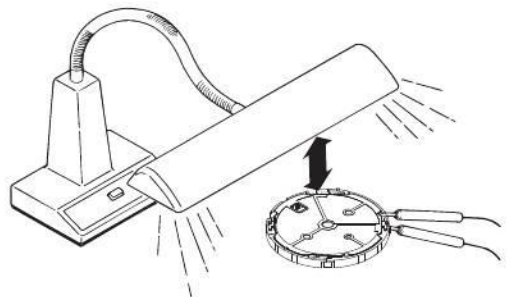

ManualsLib.com