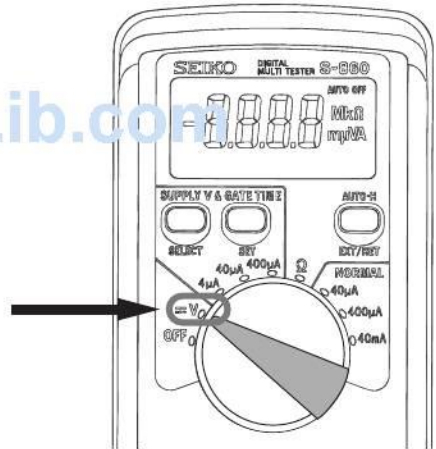

ManualsLib.com