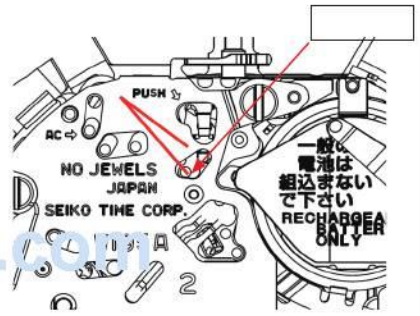

ManualsLib.com