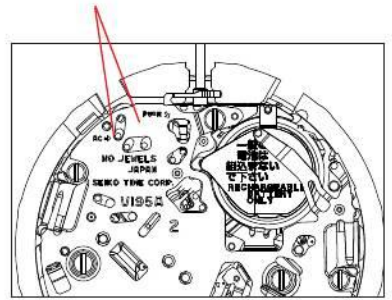

ManualsLib.com