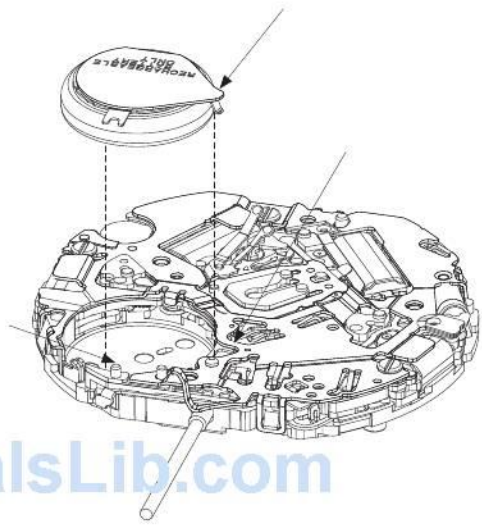

ManualsLib.com