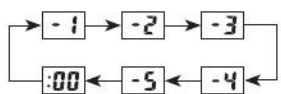

36	00	
DST	OFF	ON
TYO		
10:08		
12H	12H	24H
20 17		
6:30		
LT	1	3

ON

OFF

12:00		
1-00 00		1-00 00

0:00.00