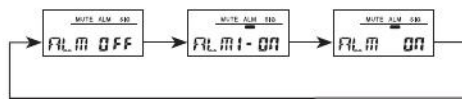

36	00	
DST	OFF	ON
TYO		
10:08		
12H	12H	24H
20 17		
6:30		
LT	1	3

ON

OFF

12:00		
1-00 00		1-00 00

0:00.00