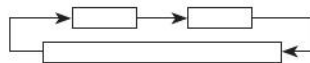

36	00	
DST	OFF	ON
TYO		
10:08		
12H	12H	24H
20 17		
6:30		
LT	1	3

ON

OFF

12:00		
1-00 00		1-00 00

0:00.00