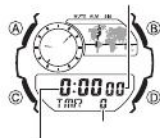

36	00	
DST	OFF	ON
TYO		
10:08		
12H	12H	24H
20 17		
6:30		
LT	1	3

ON

OFF

12:00		
1-00 00		1-00 00

0:00.00