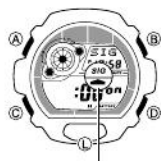

TYO		
OFF		

12H	24H	12H	
50		00	
P 10:58			
20 11 6-30			
KEY ↓	KEY ↓	MUTE	
LT1		LT3	LT1
PS 00	OFF	00	

ALM

SNZ

SIG

		H	
		M	
	LOW	L	
		CHG	
		BATTERY	

LMH

LMH