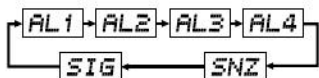

TYO		
OFF		

12H	24H	12H	
50		00	
P 10:58			
20 11 6-30			
KEY ↓	KEY ↓	MUTE	
LT1		LT3	LT1
PS 00	OFF	00	

ALM

SNZ

SIG

		H	
		M	
	LOW	L	
		CHG	
		BATTERY	

LMH

LMH