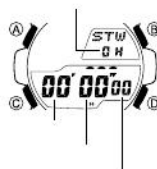

TYO		
OFF		

12H	24H	12H	
50		00	
P 10:58			
20 11 6-30			
KEY ↓	KEY ↓	MUTE	
LT1		LT3	LT1
PS 00	OFF	00	

ALM

SNZ

SIG

		H	
		M	
	LOW	L	
		CHG	
		BATTERY	

LMH

LMH