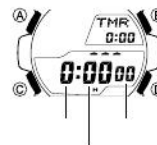

TYO		
OFF		

12H	24H	12H	
50		00	
P 10:58			
20 11 6-30			
KEY ↓	KEY ↓	MUTE	
LT1		LT3	LT1
PS 00	OFF	00	

ALM

SNZ

SIG

		H	
		M	
	LOW	L	
		CHG	
		BATTERY	

LMH

LMH