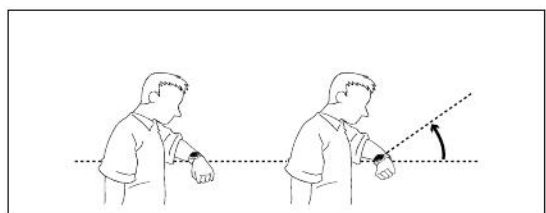

TYO		
OFF		

12H	24H	12H	
50		00	
P 10:58			
20 11 6-30			
KEY ↓	KEY ↓	MUTE	
LT1		LT3	LT1
PS 00	OFF	00	

ALM

SNZ

SIG

		H	
		M	
	LOW	L	
		CHG	
		BATTERY	

LMH

LMH