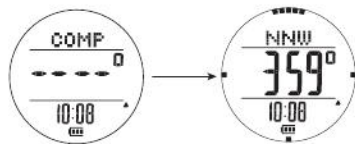

% RAINFALL

%RH HUMIDITY

SEIKO

WATER RESISTANT 20 BAR

S833-00A0 A0

MADE IN CHINA
000000

[Redacted]

[Redacted]