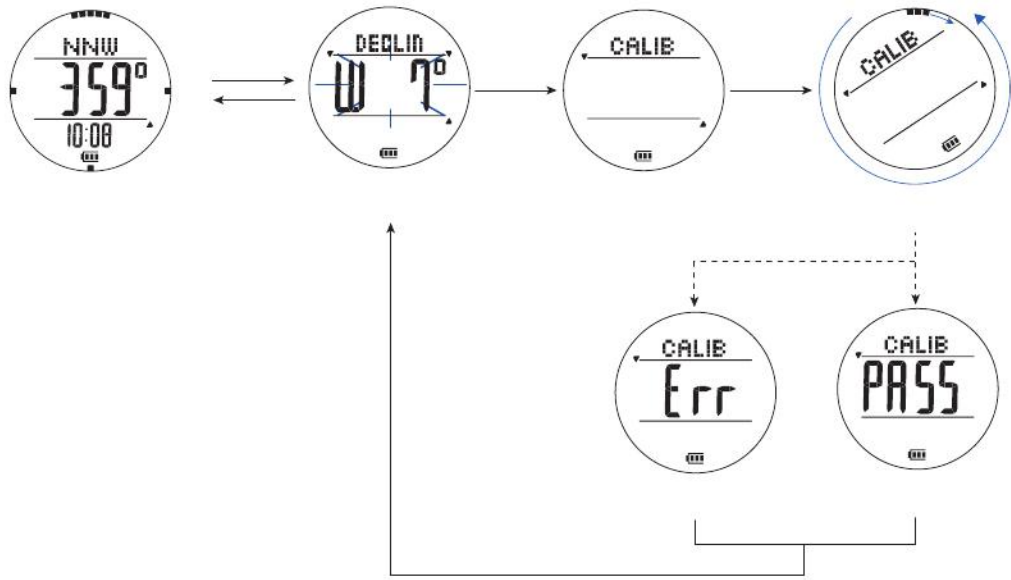

WATCH MODES

WATCH MODES

WATCH MODES

WATCH MODES

WATCH MODES

FIELD MODES

mm RAINFALL

% RAINFALL

%RH HUMIDITY

FIELD MODES

[Empty rectangular box for notes]

[Empty rectangular box for notes]

TO PRESERVE THE QUALITY OF YOUR WATCH

TO PRESERVE THE QUALITY OF YOUR WATCH

TROUBLESHOOTING

全国共通フリーダイヤル 0120-612-911