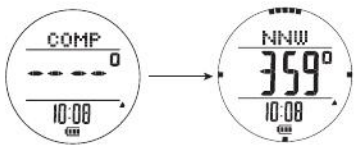

WATCH MODES

WATCH MODES

WATCH MODES

WATCH MODES

WATCH MODES

FIELD MODES

mm RAINFALL

% RAINFALL

%RH HUMIDITY

FIELD MODES

[Empty rectangular box for notes]

[Empty rectangular box for notes]

TO PRESERVE THE QUALITY OF YOUR WATCH

TO PRESERVE THE QUALITY OF YOUR WATCH

TROUBLESHOOTING

全国共通フリーダイヤル 0120-612-911