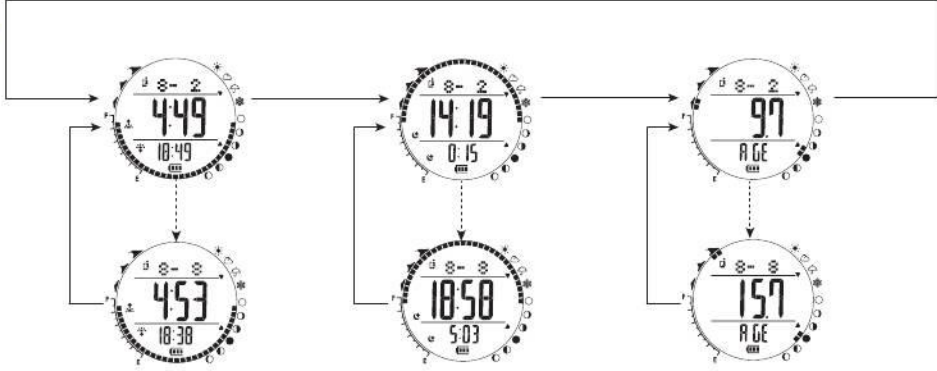

WATCH MODES

WATCH MODES

WATCH MODES

WATCH MODES

WATCH MODES

FIELD MODES

mm RAINFALL

% RAINFALL