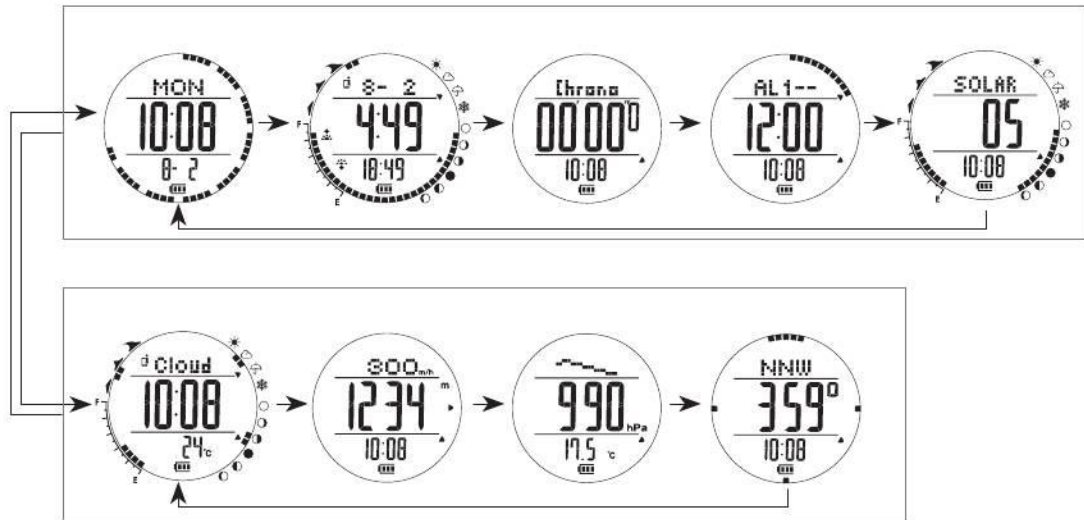

SEIKO

I N S T R U C T I O N S

[Redacted text]

[Redacted text]

[Redacted text]

[Redacted text]

(S83)
001-A06958

2 . 4 X X 1

	Σ		

PS

SL

DST

REC

20 17

Sunny > Rain

mm RAINFALL