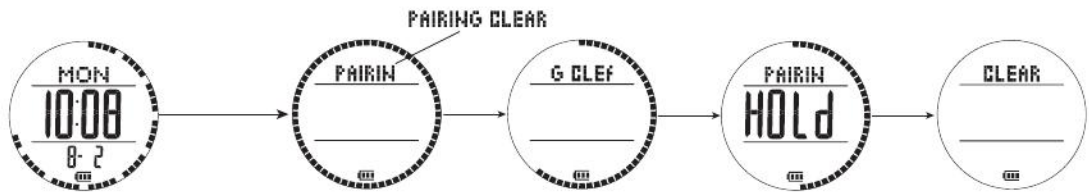

SL

DST

REC

BEFORE USE

BEFORE USE

BEFORE USE

BEFORE USE

WATCH MODES