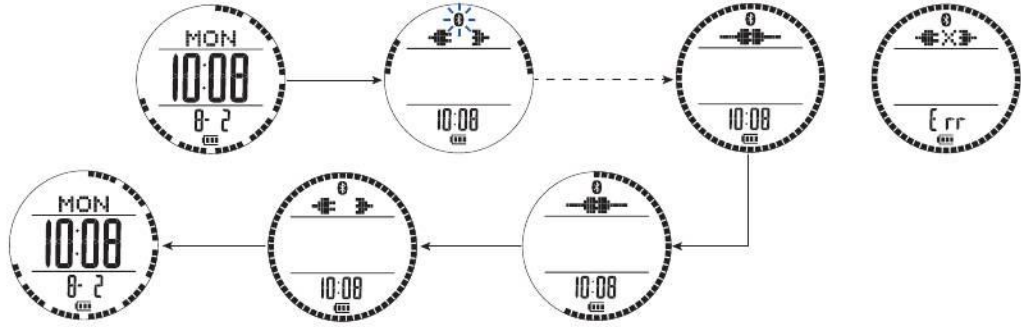

SL

DST

REC

BEFORE USE

BEFORE USE

BEFORE USE

BEFORE USE

WATCH MODES

WATCH MODES

WATCH MODES

WATCH MODES

WATCH MODES

WATCH MODES

FIELD MODES

mm RAINFALL

% RAINFALL