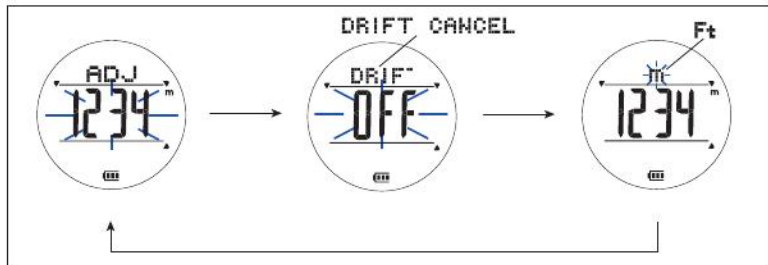

% RAINFALL

%RH HUMIDITY

SEIKO

WATER RESISTANT 20 BAR

S833-00A0 A0

MADE IN CHINA
000000

[Redacted]

[Redacted]