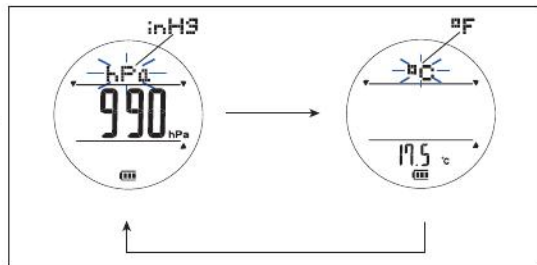

% RAINFALL

%RH HUMIDITY

SEIKO

WATER RESISTANT 20 BAR

S833-00A0 A0

MADE IN CHINA
000000

[Redacted]

[Redacted]