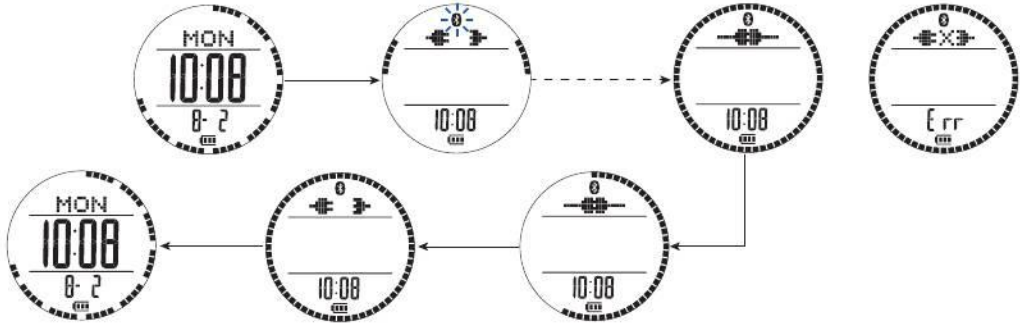

SL

DST

REC

BEFORE USE

BEFORE USE

BEFORE USE

BEFORE USE

WATCH MODES

WATCH MODES

WATCH MODES

WATCH MODES

WATCH MODES

WATCH MODES

FIELD MODES

mm RAINFALL

% RAINFALL