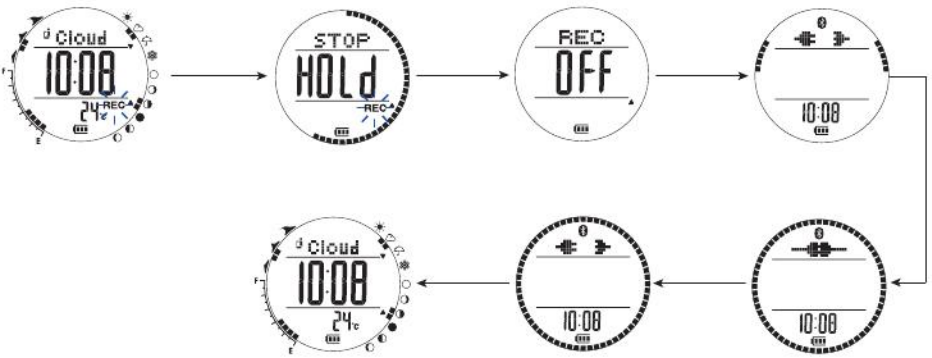

WATCH MODES

WATCH MODES

WATCH MODES

WATCH MODES

WATCH MODES

FIELD MODES

mm RAINFALL

% RAINFALL