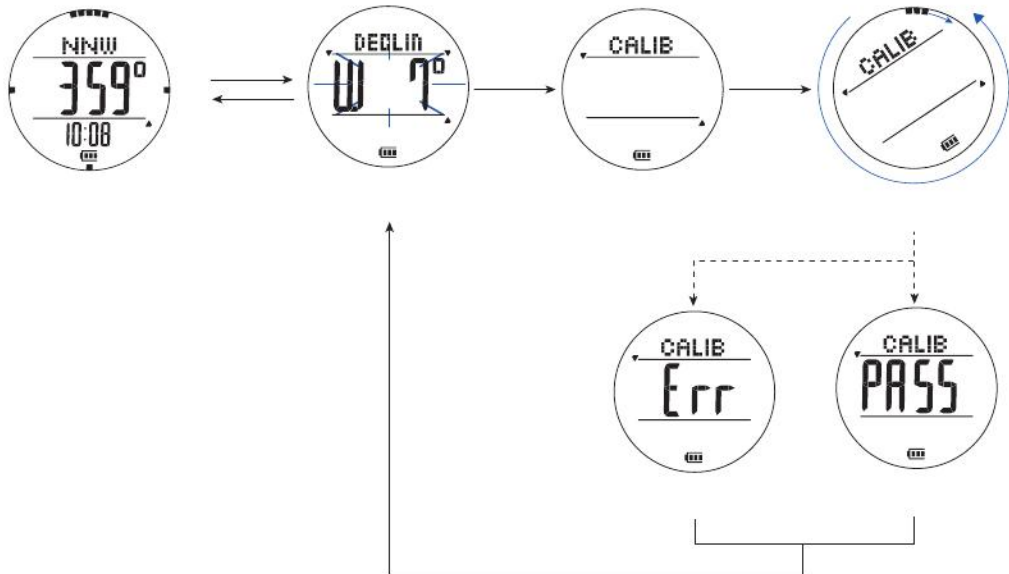

% RAINFALL

%RH HUMIDITY

SEIKO

WATER RESISTANT 20 BAR

S833-00A0 A0

MADE IN CHINA
000000

[Redacted]

[Redacted]