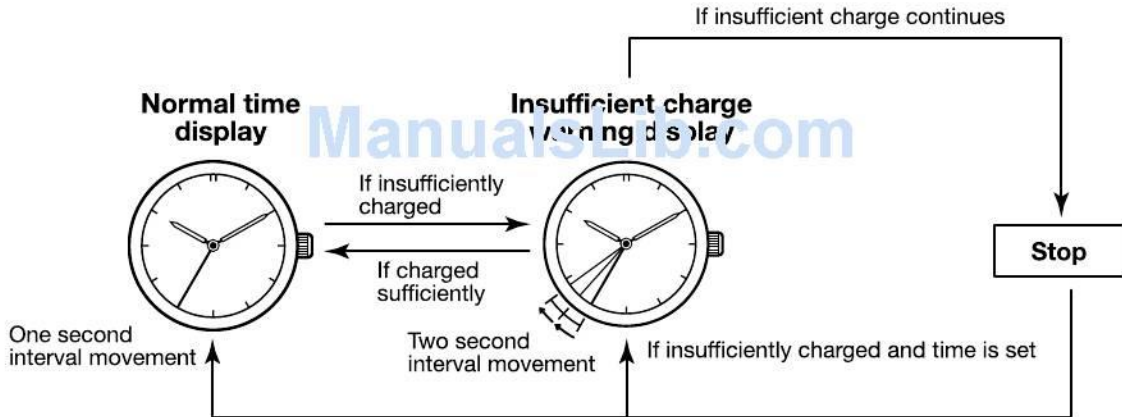

承蒙購買CITIZEN錶。為確保正確的使用，敬請仔細閱讀此使用指南。請確認同附的CITIZEN國際保證卡，以享受免費修理之權利。

ManualsLib.com

ManualsLib.com

ManualsLib.com

ManualsLib.com

ManualsLib.com

When the watch is exposed to light, the Quick Start Function will begin operating and the second hand will start moving. The correct time can be set once the watch is fully charged.