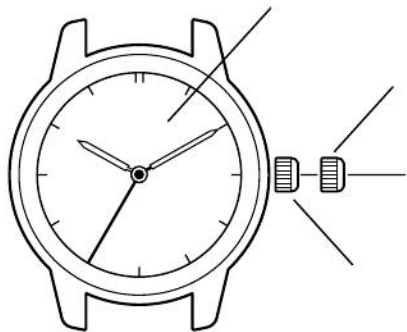

承蒙購買CITIZEN錶。為確保正確的使用，敬請仔細閱讀此使用指南。請確認同附的CITIZEN國際保證卡，以享受免費修理之權利。

ManualsLib.com

ManualsLib.com

ManualsLib.com

ManualsLib.com

ManualsLib.com

When the watch is exposed to light, the Quick Start Function will begin operating and the second hand will start moving. The correct time can be set once the watch is fully charged.