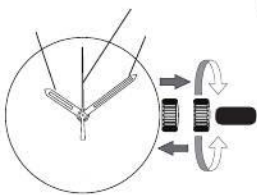

English

is at the 12 o'clock position.

(flashing).

Press to set the flashing item.

English

English

Press to confirm the settings and

English

English

disengaged (OFF).

engaged (ON).

English