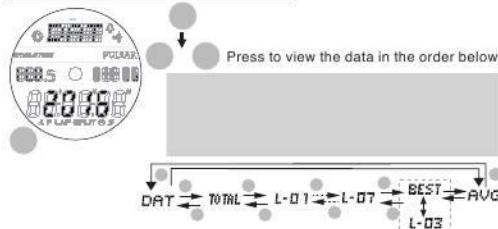

English

English

English

- The "total time," each "lap time," "best lap time and best lap number," and "average lap time" will be presented.

English

English

English