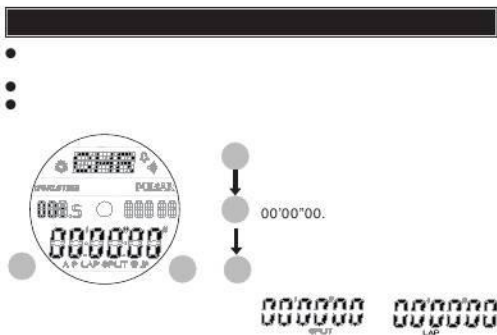

English

English

English

- The "total time," each "lap time," "best lap time and best lap number," and "average lap time" will be presented.