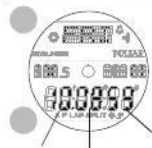

(flashing).

Press to set the flashing item.

English

English

Press to confirm the settings and

English

English

disengaged (OFF).