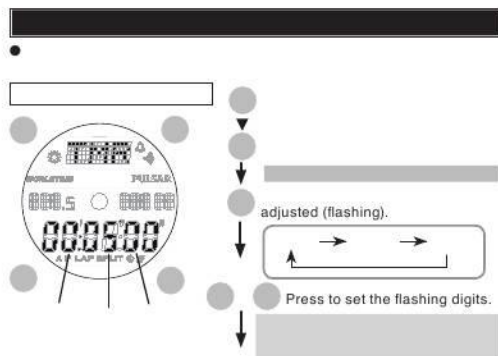

English

English