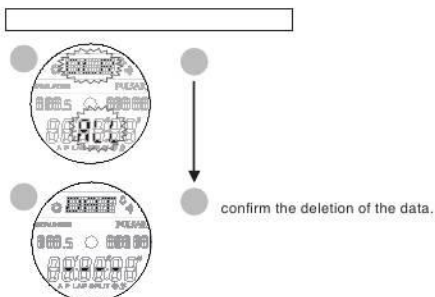

English

English