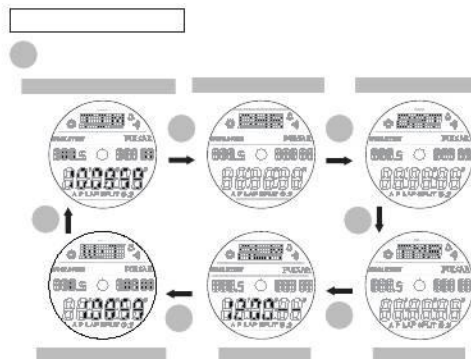

PULSAR

ENGLISH

English

English

English

English