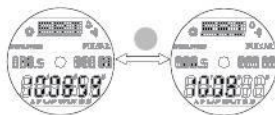

(flashing).

Press to set the flashing item.

English

English

Press to confirm the settings and

English

English

disengaged (OFF).