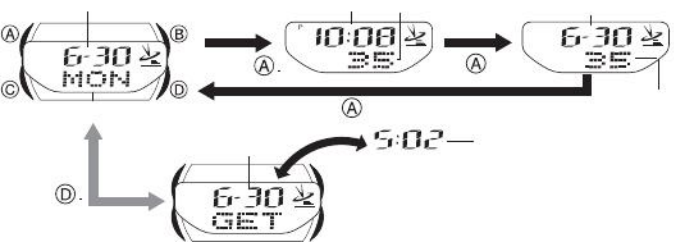

CASIO®

SNZ
AL1 AL2 AL3
TAL

T1 T30

A/T

DCF

MSF

City Code	City	GMT Differential	Other major cities in same time zone
---		-11.0	Pago Pago
HNL	Honolulu	-10.0	Papeete
ANC	Anchorage	-09.0	Nome
LAX	Los Angeles	-08.0	San Francisco, Las Vegas, Vancouver, Seattle/Tacoma, Dawson City
DEN	Denver	-07.0	El Paso, Edmonton
CHI	Chicago	-06.0	Houston, Dallas/Fort Worth, New Orleans, Mexico City, Winnipeg
NYC	New York	-05.0	Montreal, Detroit, Miami, Boston, Panama City, Havana, Lima, Bogota
CCS	Caracas	-04.0	La Paz, Santiago, Port Of Spain
RIO	Rio De Janeiro	-03.0	Sao Paulo, Buenos Aires, Brasilia, Montevideo
---		-02.0	
---		-01.0	Praia
GMT			Dublin, Lisbon, Casablanca, Dakar, Abidjan
LON	London	+00.0	
PAR	Paris		
BER	Berlin	+01.0	Milan, Rome, Madrid, Amsterdam, Algiers, Hamburg, Frankfurt, Vienna, Stockholm, Barcelona
ATH	Athens		
CAI	Cairo	+02.0	Helsinki, Istanbul, Beirut, Damascus, Cape Town
JRS	Jerusalem		
JED	Jeddah	+03.0	Kuwait, Riyadh, Aden, Addis Ababa, Nairobi, Moscow
THR	Tehran	+03.5	Shiraz
DXB	Dubai	+04.0	Abu Dhabi, Muscat
KBL	Kabul	+04.5	
KHI	Karachi	+05.0	Male
DEL	Delhi	+05.5	Mumbai, Kolkata, Colombo
DAC	Dhaka	+06.0	
RGN	Yangon	+06.5	
BKK	Bangkok	+07.0	Jakarta, Phnom Penh, Hanoi, Vientiane
HKG	Hong Kong	+08.0	Singapore, Kuala Lumpur, Beijing, Taipei, Manila, Perth, Ulaanbaatar
SEL	Seoul		
TYO	Tokyo	+09.0	Pyongyang
ADL	Adelaide	+09.5	Darwin
SYD	Sydney	+10.0	Melbourne, Guam, Rabaul
NOU	Noumea	+11.0	Port Vila
WLG	Wellington	+12.0	Christchurch, Nadi, Nauru Island