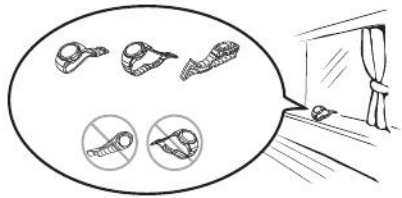

CASIO®

SNZ
AL1 AL2 AL3
TAL

T1 T30

A/T

DCF

MSF

City Code	City	GMT Differential	Other major cities in same time zone
---		-11.0	Pago Pago
HNL	Honolulu	-10.0	Papeete
ANC	Anchorage	-09.0	Nome
LAX	Los Angeles	-08.0	San Francisco, Las Vegas, Vancouver, Seattle/Tacoma, Dawson City
DEN	Denver	-07.0	El Paso, Edmonton
CHI	Chicago	-06.0	Houston, Dallas/Fort Worth, New Orleans, Mexico City, Winnipeg
NYC	New York	-05.0	Montreal, Detroit, Miami, Boston, Panama City, Havana, Lima, Bogota
CCS	Caracas	-04.0	La Paz, Santiago, Port Of Spain
RIO	Rio De Janeiro	-03.0	Sao Paulo, Buenos Aires, Brasilia, Montevideo
---		-02.0	
---		-01.0	Praia
GMT			Dublin, Lisbon, Casablanca, Dakar, Abidjan
LON	London	+00.0	
PAR	Paris		
BER	Berlin	+01.0	Milan, Rome, Madrid, Amsterdam, Algiers, Hamburg, Frankfurt, Vienna, Stockholm, Barcelona
ATH	Athens		
CAI	Cairo	+02.0	Helsinki, Istanbul, Beirut, Damascus, Cape Town
JRS	Jerusalem		
JED	Jeddah	+03.0	Kuwait, Riyadh, Aden, Addis Ababa, Nairobi, Moscow
THR	Tehran	+03.5	Shiraz
DXB	Dubai	+04.0	Abu Dhabi, Muscat
KBL	Kabul	+04.5	
KHI	Karachi	+05.0	Male
DEL	Delhi	+05.5	Mumbai, Kolkata, Colombo
DAC	Dhaka	+06.0	
RGN	Yangon	+06.5	
BKK	Bangkok	+07.0	Jakarta, Phnom Penh, Hanoi, Vientiane
HKG	Hong Kong	+08.0	Singapore, Kuala Lumpur, Beijing, Taipei, Manila, Perth, Ulaanbaatar
SEL	Seoul		
TYO	Tokyo	+09.0	Pyongyang
ADL	Adelaide	+09.5	Darwin
SYD	Sydney	+10.0	Melbourne, Guam, Rabaul
NOU	Noumea	+11.0	Port Vila
WLG	Wellington	+12.0	Christchurch, Nadi, Nauru Island