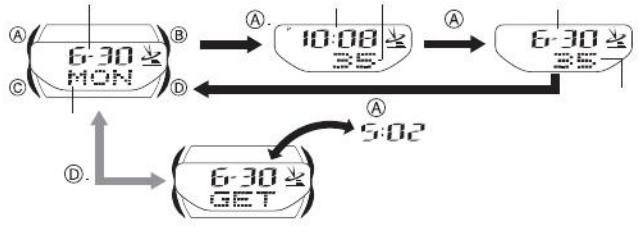

CASIO®

SNZ
AL1 AL2 AL3
TAL

T1 T30

A/T

DCF

MSF

City Code	City	GMT Differential	Other major cities in same time zone
---		-11.0	Pago Pago
HNL	Honolulu	-10.0	Papeete
ANC	Anchorage	-09.0	Nome
LAX	Los Angeles	-08.0	San Francisco, Las Vegas, Vancouver, Seattle/Tacoma, Dawson City
DEN	Denver	-07.0	El Paso, Edmonton
CHI	Chicago	-06.0	Houston, Dallas/Fort Worth, New Orleans, Mexico City, Winnipeg
NYC	New York	-05.0	Montreal, Detroit, Miami, Boston, Panama City, Havana, Lima, Bogota
CCS	Caracas	-04.0	La Paz, Santiago, Port Of Spain
RIO	Rio De Janeiro	-03.0	Sao Paulo, Buenos Aires, Brasilia, Montevideo
---		-02.0	
---		-01.0	Praia
GMT			Dublin, Lisbon, Casablanca, Dakar, Abidjan
LON	London	+00.0	
PAR	Paris		
BER	Berlin	+01.0	Milan, Rome, Madrid, Amsterdam, Algiers, Hamburg, Frankfurt, Vienna, Stockholm, Barcelona
ATH	Athens		
CAI	Cairo	+02.0	Helsinki, Istanbul, Beirut, Damascus, Cape Town
JRS	Jerusalem		
JED	Jeddah	+03.0	Kuwait, Riyadh, Aden, Addis Ababa, Nairobi, Moscow
THR	Tehran	+03.5	Shiraz
DXB	Dubai	+04.0	Abu Dhabi, Muscat
KBL	Kabul	+04.5	
KHI	Karachi	+05.0	Male
DEL	Delhi	+05.5	Mumbai, Kolkata, Colombo
DAC	Dhaka	+06.0	
RGN	Yangon	+06.5	
BKK	Bangkok	+07.0	Jakarta, Phnom Penh, Hanoi, Vientiane
HKG	Hong Kong	+08.0	Singapore, Kuala Lumpur, Beijing, Taipei, Manila, Perth, Ulaanbaatar
SEL	Seoul		
TYO	Tokyo	+09.0	Pyongyang
ADL	Adelaide	+09.5	Darwin
SYD	Sydney	+10.0	Melbourne, Guam, Rabaul
NOU	Noumea	+11.0	Port Vila
WLG	Wellington	+12.0	Christchurch, Nadi, Nauru Island