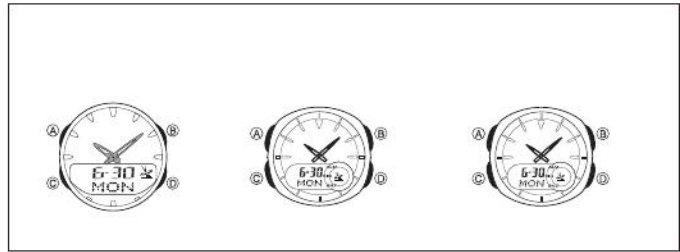

CASIO®

SNZ
AL1 AL2 AL3
TAL

T1 T30

A/T

DCF

MSF

City Code	City	GMT Differential	Other major cities in same time zone
---		-11.0	Pago Pago
HNL	Honolulu	-10.0	Papeete
ANC	Anchorage	-09.0	Nome
LAX	Los Angeles	-08.0	San Francisco, Las Vegas, Vancouver, Seattle/Tacoma, Dawson City
DEN	Denver	-07.0	El Paso, Edmonton
CHI	Chicago	-06.0	Houston, Dallas/Fort Worth, New Orleans, Mexico City, Winnipeg
NYC	New York	-05.0	Montreal, Detroit, Miami, Boston, Panama City, Havana, Lima, Bogota
CCS	Caracas	-04.0	La Paz, Santiago, Port Of Spain
RIO	Rio De Janeiro	-03.0	Sao Paulo, Buenos Aires, Brasilia, Montevideo
---		-02.0	
---		-01.0	Praia
GMT			Dublin, Lisbon, Casablanca, Dakar, Abidjan
LON	London	+00.0	
PAR	Paris		
BER	Berlin	+01.0	Milan, Rome, Madrid, Amsterdam, Algiers, Hamburg, Frankfurt, Vienna, Stockholm, Barcelona
ATH	Athens		
CAI	Cairo	+02.0	Helsinki, Istanbul, Beirut, Damascus, Cape Town
JRS	Jerusalem		
JED	Jeddah	+03.0	Kuwait, Riyadh, Aden, Addis Ababa, Nairobi, Moscow
THR	Tehran	+03.5	Shiraz
DXB	Dubai	+04.0	Abu Dhabi, Muscat
KBL	Kabul	+04.5	
KHI	Karachi	+05.0	Male
DEL	Delhi	+05.5	Mumbai, Kolkata, Colombo
DAC	Dhaka	+06.0	
RGN	Yangon	+06.5	
BKK	Bangkok	+07.0	Jakarta, Phnom Penh, Hanoi, Vientiane
HKG	Hong Kong	+08.0	Singapore, Kuala Lumpur, Beijing, Taipei, Manila, Perth, Ulaanbaatar
SEL	Seoul		
TYO	Tokyo	+09.0	Pyongyang
ADL	Adelaide	+09.5	Darwin
SYD	Sydney	+10.0	Melbourne, Guam, Rabaul
NOU	Noumea	+11.0	Port Vila
WLG	Wellington	+12.0	Christchurch, Nadi, Nauru Island