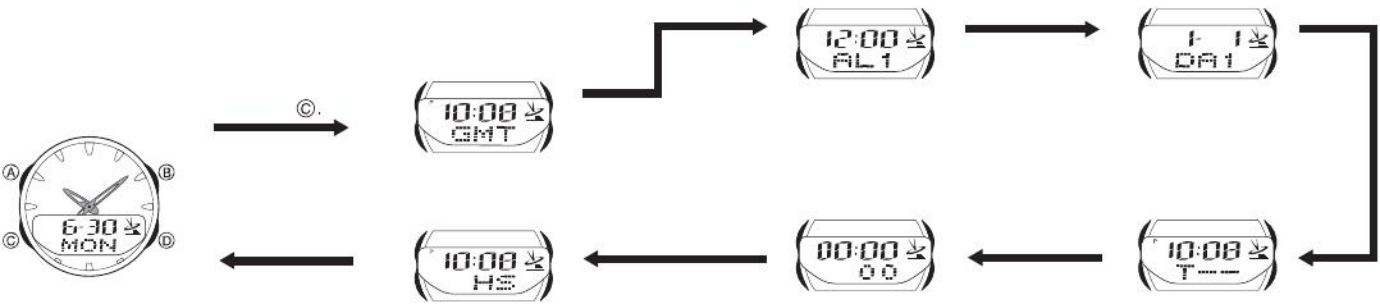

CASIO®

SNZ
AL1 AL2 AL3
TAL

T1 T30

A/T

DCF

MSF

City Code	City	GMT Differential	Other major cities in same time zone
---		-11.0	Pago Pago
HNL	Honolulu	-10.0	Papeete
ANC	Anchorage	-09.0	Nome
LAX	Los Angeles	-08.0	San Francisco, Las Vegas, Vancouver, Seattle/Tacoma, Dawson City
DEN	Denver	-07.0	El Paso, Edmonton
CHI	Chicago	-06.0	Houston, Dallas/Fort Worth, New Orleans, Mexico City, Winnipeg
NYC	New York	-05.0	Montreal, Detroit, Miami, Boston, Panama City, Havana, Lima, Bogota
CCS	Caracas	-04.0	La Paz, Santiago, Port Of Spain
RIO	Rio De Janeiro	-03.0	Sao Paulo, Buenos Aires, Brasilia, Montevideo
---		-02.0	
---		-01.0	Praia
GMT			Dublin, Lisbon, Casablanca, Dakar, Abidjan
LON	London	+00.0	
PAR	Paris		
BER	Berlin	+01.0	Milan, Rome, Madrid, Amsterdam, Algiers, Hamburg, Frankfurt, Vienna, Stockholm, Barcelona
ATH	Athens		
CAI	Cairo	+02.0	Helsinki, Istanbul, Beirut, Damascus, Cape Town
JRS	Jerusalem		
JED	Jeddah	+03.0	Kuwait, Riyadh, Aden, Addis Ababa, Nairobi, Moscow
THR	Tehran	+03.5	Shiraz
DXB	Dubai	+04.0	Abu Dhabi, Muscat
KBL	Kabul	+04.5	
KHI	Karachi	+05.0	Male
DEL	Delhi	+05.5	Mumbai, Kolkata, Colombo
DAC	Dhaka	+06.0	
RGN	Yangon	+06.5	
BKK	Bangkok	+07.0	Jakarta, Phnom Penh, Hanoi, Vientiane
HKG	Hong Kong	+08.0	Singapore, Kuala Lumpur, Beijing, Taipei, Manila, Perth, Ulaanbaatar
SEL	Seoul		
TYO	Tokyo	+09.0	Pyongyang
ADL	Adelaide	+09.5	Darwin
SYD	Sydney	+10.0	Melbourne, Guam, Rabaul
NOU	Noumea	+11.0	Port Vila
WLG	Wellington	+12.0	Christchurch, Nadi, Nauru Island