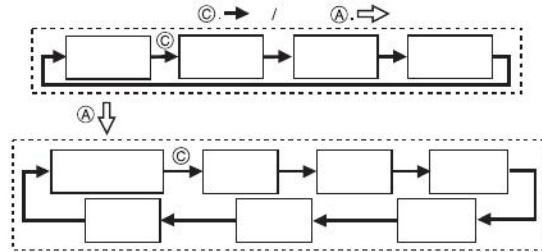

CASIO®

SNZ
AL1 AL2 AL3
TAL

T1 T30

A/T

DCF

MSF

City Code	City	GMT Differential	Other major cities in same time zone
---		-11.0	Pago Pago
HNL	Honolulu	-10.0	Papeete
ANC	Anchorage	-09.0	Nome
LAX	Los Angeles	-08.0	San Francisco, Las Vegas, Vancouver, Seattle/Tacoma, Dawson City
DEN	Denver	-07.0	El Paso, Edmonton
CHI	Chicago	-06.0	Houston, Dallas/Fort Worth, New Orleans, Mexico City, Winnipeg
NYC	New York	-05.0	Montreal, Detroit, Miami, Boston, Panama City, Havana, Lima, Bogota
CCS	Caracas	-04.0	La Paz, Santiago, Port Of Spain
RIO	Rio De Janeiro	-03.0	Sao Paulo, Buenos Aires, Brasilia, Montevideo
---		-02.0	
---		-01.0	Praia
GMT			Dublin, Lisbon, Casablanca, Dakar, Abidjan
LON	London	+00.0	
PAR	Paris		
BER	Berlin	+01.0	Milan, Rome, Madrid, Amsterdam, Algiers, Hamburg, Frankfurt, Vienna, Stockholm, Barcelona
ATH	Athens		
CAI	Cairo	+02.0	Helsinki, Istanbul, Beirut, Damascus, Cape Town
JRS	Jerusalem		
JED	Jeddah	+03.0	Kuwait, Riyadh, Aden, Addis Ababa, Nairobi, Moscow
THR	Tehran	+03.5	Shiraz
DXB	Dubai	+04.0	Abu Dhabi, Muscat
KBL	Kabul	+04.5	
KHI	Karachi	+05.0	Male
DEL	Delhi	+05.5	Mumbai, Kolkata, Colombo
DAC	Dhaka	+06.0	
RGN	Yangon	+06.5	
BKK	Bangkok	+07.0	Jakarta, Phnom Penh, Hanoi, Vientiane
HKG	Hong Kong	+08.0	Singapore, Kuala Lumpur, Beijing, Taipei, Manila, Perth, Ulaanbaatar
SEL	Seoul		
TYO	Tokyo	+09.0	Pyongyang
ADL	Adelaide	+09.5	Darwin
SYD	Sydney	+10.0	Melbourne, Guam, Rabaul
NOU	Noumea	+11.0	Port Vila
WLG	Wellington	+12.0	Christchurch, Nadi, Nauru Island