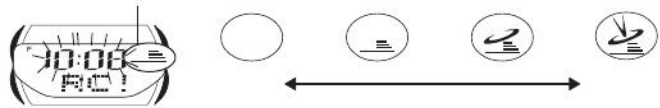

CASIO®

SNZ
AL1 AL2 AL3
TAL

T1 T30

A/T

DCF

MSF

City Code	City	GMT Differential	Other major cities in same time zone
---		-11.0	Pago Pago
HNL	Honolulu	-10.0	Papeete
ANC	Anchorage	-09.0	Nome
LAX	Los Angeles	-08.0	San Francisco, Las Vegas, Vancouver, Seattle/Tacoma, Dawson City
DEN	Denver	-07.0	El Paso, Edmonton
CHI	Chicago	-06.0	Houston, Dallas/Fort Worth, New Orleans, Mexico City, Winnipeg
NYC	New York	-05.0	Montreal, Detroit, Miami, Boston, Panama City, Havana, Lima, Bogota
CCS	Caracas	-04.0	La Paz, Santiago, Port Of Spain
RIO	Rio De Janeiro	-03.0	Sao Paulo, Buenos Aires, Brasilia, Montevideo
---		-02.0	
---		-01.0	Praia
GMT			Dublin, Lisbon, Casablanca, Dakar, Abidjan
LON	London	+00.0	
PAR	Paris		
BER	Berlin	+01.0	Milan, Rome, Madrid, Amsterdam, Algiers, Hamburg, Frankfurt, Vienna, Stockholm, Barcelona
ATH	Athens		
CAI	Cairo	+02.0	Helsinki, Istanbul, Beirut, Damascus, Cape Town
JRS	Jerusalem		
JED	Jeddah	+03.0	Kuwait, Riyadh, Aden, Addis Ababa, Nairobi, Moscow
THR	Tehran	+03.5	Shiraz
DXB	Dubai	+04.0	Abu Dhabi, Muscat
KBL	Kabul	+04.5	
KHI	Karachi	+05.0	Male
DEL	Delhi	+05.5	Mumbai, Kolkata, Colombo
DAC	Dhaka	+06.0	
RGN	Yangon	+06.5	
BKK	Bangkok	+07.0	Jakarta, Phnom Penh, Hanoi, Vientiane
HKG	Hong Kong	+08.0	Singapore, Kuala Lumpur, Beijing, Taipei, Manila, Perth, Ulaanbaatar
SEL	Seoul		
TYO	Tokyo	+09.0	Pyongyang
ADL	Adelaide	+09.5	Darwin
SYD	Sydney	+10.0	Melbourne, Guam, Rabaul
NOU	Noumea	+11.0	Port Vila
WLG	Wellington	+12.0	Christchurch, Nadi, Nauru Island