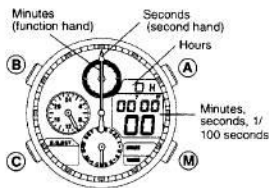

Symbol/Name	Mode (TME)	Calendar (CAL)	Racing Timer 1 (R-1)	Racing Timer 2 (R-2)	Chronograph (CHR)	Alarm 1/2 (AL-1/AL-2)	Zone Set (SET)
1 Mode Hand (Points to)	TME	CAL	R-1	R-2	CHR	AL-1 or AL-2	SET
2 Digital Display	Hours, minutes, seconds and city name	Month, date, day and city name	Minutes, seconds and set time	Hours, minutes, seconds and 1/100 seconds	Hours, minutes, seconds and city name	SET/ OFF Status and city name	
3 Function Hand	Stopped position		Minutes on timer	Minutes on timer (chronograph)	Minutes on chronograph	Stopped at 12:00 position	

ManualsLib.com

ManualsLib.com

Both the digital display and analog display are shown during chronograph measurement. However, the maximum analog display is 59 minutes and 59 seconds. The second hand and function hand will stop at the 00 minute 00 second position after that time.

button	Display	Button function
(M)	MODE	Switches mode
	START	Starts time measurement
	STOP	Stops time measurement
(A)	UP	Advances forward the name of the city displayed
	SELECT	Selects the area of the display to be set
(B)	H.R.	Retracts the hour and minute hands to return them to the 12:00 position (hand retract function)
	SET	Changes the zone setting
(C)	FLYBACK	Activates the timer restart function
	RESET	Resets watch functions
	SPLIT	Displays the split time
	DOWN	Advances backward the name of the city displayed
	SET	Sets the selected area of the display