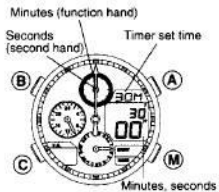

ManualsLib.com

Both the digital display and analog display are shown during chronograph measurement. However, the maximum analog display is 59 minutes and 59 seconds. The second hand and function hand will stop at the 00 minute 00 second position after that time.