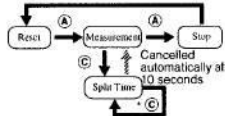

button	Display	Button function
(M)	MODE	Switches mode
	START	Starts time measurement
	STOP	Stops time measurement
(A)	UP	Advances forward the name of the city displayed
	SELECT	Selects the area of the display to be set
(B)	H.R.	Retracts the hour and minute hands to return them to the 12:00 position (hand retract function)
	SET	Changes the zone setting
(C)	FLYBACK	Activates the timer restart function
	RESET	Resets watch functions
	SPLIT	Displays the split time
	DOWN	Advances backward the name of the city displayed
	SET	Sets the selected area of the display