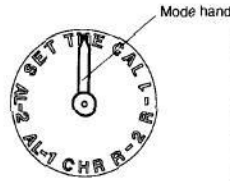

Symbol/Name	Mode (TME)	Calendar (CAL)	Racing Timer 1 (R-1)	Racing Timer 2 (R-2)	Chronograph (CHR)	Alarm 1/2 (AL-1/AL-2)	Zone Set (SET)
4 Hour Hand	Indicates time (hours)						
5 Minute Hand	Indicates time (minutes)						
6 Second Hand	Indicates time (seconds)	Seconds on timer	Seconds on timer (seconds on chronograph)	Seconds on chronograph	Indicates time (seconds)		
7 24 Hour Hand	Indicates 24 hour time linked to movement of hour hand						
8 Button Function Display	Displays function of each button according to watch display and state						
9 Bezel	Used for confirming direction and converting km/naut/mile						
(M) Button (M)	Used for switching mode and changing to setting state						
(A) Button (A)	Used to display city names, start and stop racing timer and chronograph, etc.						
(B) Button (B)	Used to retract hands, correct zone setting, etc.						
(C) Button (C)	Used to display cities, reset timer and chronograph, etc.						

The design may differ slightly depending on the model.

TME	:	Normal time
CAL	:	Calendar
R-1	:	Racing timer 1
R-2	:	Racing timer 2
CHR	:	Chronograph
AL-1	:	Alarm 1
AL-2	:	Alarm 2
SET	:	Zone setting

ManualsLib.com