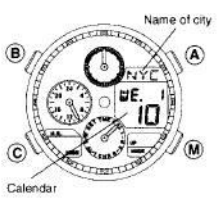

ManualsLib.com