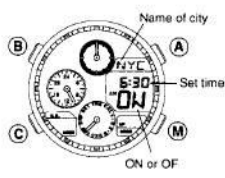

Symbol/Name	Mode (TME)	Calendar (CAL)	Racing Timer 1 (R-1)	Racing Timer 2 (R-2)	Chronograph (CHR)	Alarm 1/2 (AL-1/AL-2)	Zone Set (SET)
1 Mode Hand (Points to)	TME	CAL	R-1	R-2	CHR	AL-1 or AL-2	SET
2 Digital Display	Hours, minutes, seconds and city name	Month, date, day and city name	Minutes, seconds and set time	Hours, minutes, seconds and 1/100 seconds	Hours, minutes, seconds and city name	SET/ OFF Status and city name	
3 Function Hand	Stopped position		Minutes on timer	Minutes on timer (chronograph)	Minutes on chronograph	Stopped at 12:00 position	

button	Display	Button function
(M)	MODE	Switches mode
	START	Starts time measurement
	STOP	Stops time measurement
(A)	UP	Advances forward the name of the city displayed
	SELECT	Selects the area of the display to be set
(B)	H.R.	Retracts the hour and minute hands to return them to the 12:00 position (hand retract function)
	SET	Changes the zone setting
(C)	FLYBACK	Activates the timer restart function
	RESET	Resets watch functions
	SPLIT	Displays the split time
	DOWN	Advances backward the name of the city displayed
	SET	Sets the selected area of the display