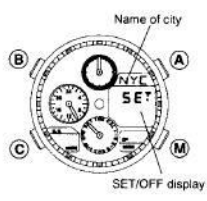

ManualsLib.com