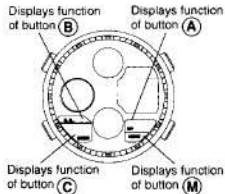

Symbol/Name	Mode (TME)	Calendar (CAL)	Racing Timer 1 (R-1)	Racing Timer 2 (R-2)	Chronograph (CHR)	Alarm 1/2 (AL-1/AL-2)	Zone Set (SET)
1 Mode Hand (Points to)	TME	CAL	R-1	R-2	CHR	AL-1 or AL-2	SET
2 Digital Display	Hours, minutes, seconds and city name	Month, date, day and city name	Minutes, seconds and set time	Hours, minutes, seconds and 1/100 seconds	Hours, minutes, seconds and city name	SET/ OFF Status and city name	
3 Function Hand	Stopped position		Minutes on timer	Minutes on timer (chronograph)	Minutes on chronograph	Stopped at 12:00 position	

button	Display	Button function
(M)	MODE	Switches mode
	START	Starts time measurement
	STOP	Stops time measurement
(A)	UP	Advances forward the name of the city displayed
	SELECT	Selects the area of the display to be set
(B)	H.R.	Retracts the hour and minute hands to return them to the 12:00 position (hand retract function)
	SET	Changes the zone setting
(C)	FLYBACK	Activates the timer restart function
	RESET	Resets watch functions
	SPLIT	Displays the split time
	DOWN	Advances backward the name of the city displayed
	SET	Sets the selected area of the display