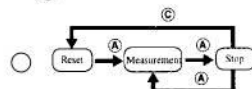

button	Display	Button function
(M)	MODE	Switches mode
	START	Starts time measurement
	STOP	Stops time measurement
(A)	UP	Advances forward the name of the city displayed
	SELECT	Selects the area of the display to be set
(B)	H.R.	Retracts the hour and minute hands to return them to the 12:00 position (hand retract function)
	SET	Changes the zone setting
(C)	FLYBACK	Activates the timer restart function
	RESET	Resets watch functions
	SPLIT	Displays the split time
	DOWN	Advances backward the name of the city displayed
	SET	Sets the selected area of the display