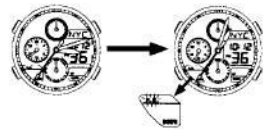

button	Display	Button function
(M)	MODE	Switches mode
	START	Starts time measurement
	STOP	Stops time measurement
(A)	UP	Advances forward the name of the city displayed
	SELECT	Selects the area of the display to be set
(B)	H.R.	Retracts the hour and minute hands to return them to the 12:00 position (hand retract function)
	SET	Changes the zone setting
(C)	FLYBACK	Activates the timer restart function
	RESET	Resets watch functions
	SPLIT	Displays the split time
	DOWN	Advances backward the name of the city displayed
	SET	Sets the selected area of the display

ManualsLib.com