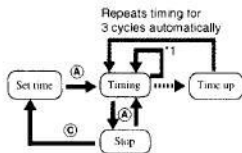

button	Display	Button function
(M)	MODE	Switches mode
	START	Starts time measurement
	STOP	Stops time measurement
(A)	UP	Advances forward the name of the city displayed
	SELECT	Selects the area of the display to be set
(B)	H.R.	Retracts the hour and minute hands to return them to the 12:00 position (hand retract function)
	SET	Changes the zone setting
(C)	FLYBACK	Activates the timer restart function
	RESET	Resets watch functions
	SPLIT	Displays the split time
	DOWN	Advances backward the name of the city displayed
	SET	Sets the selected area of the display