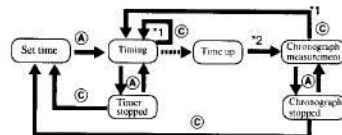

ManualsLib.com

Both the digital display and analog display are shown during chronograph measurement. However, the maximum analog display is 59 minutes and 59 seconds. The second hand and function hand will stop at the 00 minute 00 second position after that time.