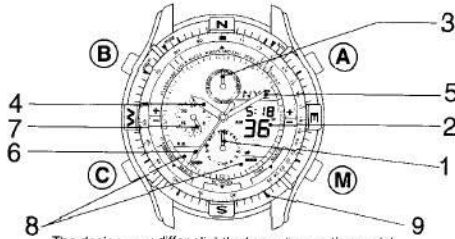

Symbol/Name	Mode (TME)	Calendar (CAL)	Racing Timer 1 (R-1)	Racing Timer 2 (R-2)	Chronograph (CHR)	Alarm 1/2 (AL-1/AL-2)	Zone Set (SET)
4 Hour Hand	Indicates time (hours)						
5 Minute Hand	Indicates time (minutes)						
6 Second Hand	Indicates time (seconds)	Seconds on timer	Seconds on timer (seconds on chronograph)	Seconds on chronograph	Indicates time (seconds)		
7 24 Hour Hand	Indicates 24 hour time linked to movement of hour hand						
8 Button Function Display	Displays function of each button according to watch display and state						
9 Bezel	Used for confirming direction and converting km/naut/mile						
(M) Button (M)	Used for switching mode and changing to setting state						
(A) Button (A)	Used to display city names, start and stop racing timer and chronograph, etc.						
(B) Button (B)	Used to retract hands, correct zone setting, etc.						
(C) Button (C)	Used to display cities, reset timer and chronograph, etc.						

The design may differ slightly depending on the model.

TME	:	Normal time
CAL	:	Calendar
R-1	:	Racing timer 1
R-2	:	Racing timer 2
CHR	:	Chronograph
AL-1	:	Alarm 1
AL-2	:	Alarm 2
SET	:	Zone setting

ManualsLib.com

ManualsLib.com

ManualsLib.com

Both the digital display and analog display are shown during chronograph measurement. However, the maximum analog display is 59 minutes and 59 seconds. The second hand and function hand will stop at the 00 minute 00 second position after that time.