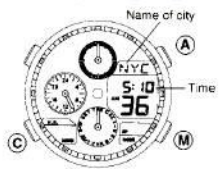

ManualsLib.com