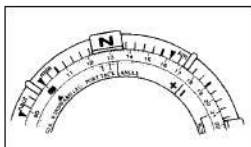

Indication		Specification	Water-related use			
Watch face	Case back					
Non	WATER RESIST	3 bar water resistant watch	OK	NO	NO	NO
WATER RESIST WR ****	WATER RESIST	5 bar water resistant watch	OK	OK	NO	NO
bar or no Indication	WATER RESIST	10/20 bar water resistant watch	OK	OK	OK	NO