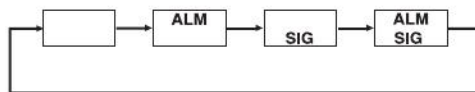

ON OFF

ON OFF

—

4111

NYC		
AUTO	OFF	AUTO ON
12H		
50	00	
10:58 ⁰⁰		
6:30		
ENG		
M/D		

AUTO