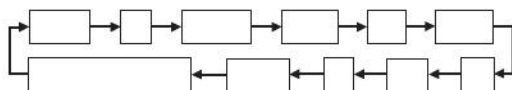

ON OFF

ON OFF

—

4111

NYC		
AUTO	OFF	AUTO ON
12H		
50	00	
10:58 ⁰⁰		
6:30		
ENG		
M/D		

AUTO