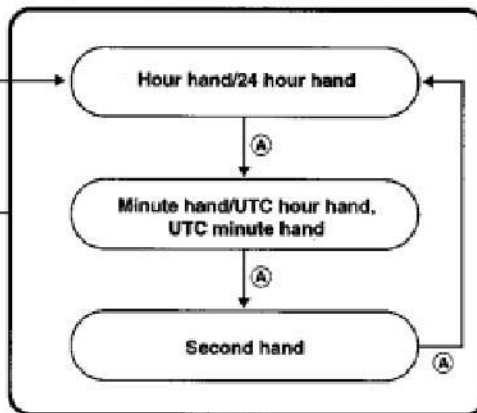

<0-position (Base Position) Correction State>

Crown pulled out to the second click

Crown returned to normal position