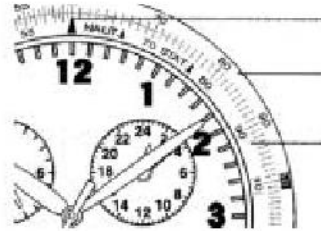

ManualsLib.com