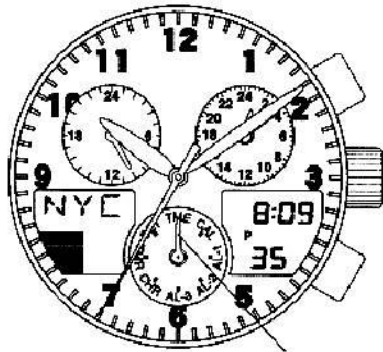

CITIZEN[®]
Eco-Drive. A revolutionary watch.

ManualsLib.com

ManualsLib.com

Digital Display		
<h1>ManualsLib.com</h1>		

Mode hand

<Normal Chronograph Display>

<0-position (Base Position) Correction State>

Crown pulled out to the second click

Crown returned to normal position

Scrolling DOWN ↑
 ↓ Scrolling UP

Display on watch	City name	Time difference	Daylight savings time	Display on watch	City name	Time difference	Daylight savings time
UTC	Universal time constant	±0	—	TYO	Tokyo	+9	X
LON	London	±0	O	SYD	Sydney	+10	O
PAR	Paris	+1	O	NOU	Nouméa	+11	X
ROM	Rome	+1	O	AKL	Auckland	+12	O
CAI	Cairo	+2	O	HNL	Honolulu	-10	X
IST	Istanbul	+3	O	LAX	Los Angeles	-8	O
MOW	Moscow	+3	O	DEN	Denver	-7	O
KWI	Kuwait	+3	X	CHI	Chicago	-6	O
DXB	Dubai	+4	X	MEX	Mexico City	-6	X
KHI	Karachi	+5	X	NYC	New York	-5	O
DAC	Dacca	+6	X	YUL	Montreal	-5	O
BKK	Bangkok	+7	X	CCS	Caracas	-4	X
SIN	Singapore	+8	X	RIO	Rio de Janeiro	-3	O
HKG	Hong Kong	+8	X	BUE	Buenos Aires	-3	X
PEK	Beijing	+8	X				

<Normal Date Display>

<Date correction state>

Crown pulled out to the second click

Crown Returned to normal position

ManualsLib.com

ManualsLib.com

ManualsLib.com

*1: Returns automatically after timing for 24 hours
*2: Returns automatically after 10 seconds