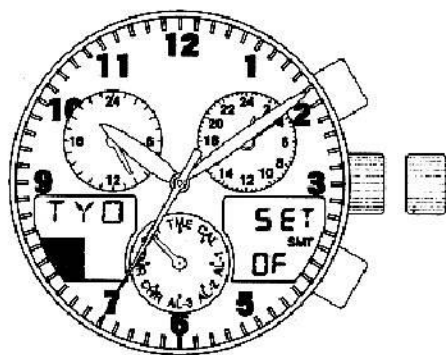

ManualsLib.com