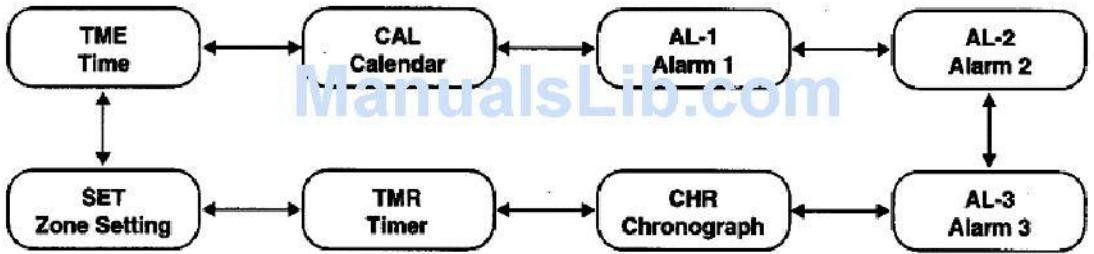

CITIZEN[®]
Eco-Drive. A revolutionary watch.

ManualsLib.com

ManualsLib.com

Digital Display		
<h1>ManualsLib.com</h1>		

Mode hand

<Normal Chronograph Display>

<0-position (Base Position) Correction State>

Crown pulled out to the second click

<Normal Date Display>

<Date correction state>

Crown pulled out to the second click

Crown Returned to normal position

ManualsLib.com

ManualsLib.com

ManualsLib.com

*1: Returns automatically after timing for 24 hours
*2: Returns automatically after 10 seconds