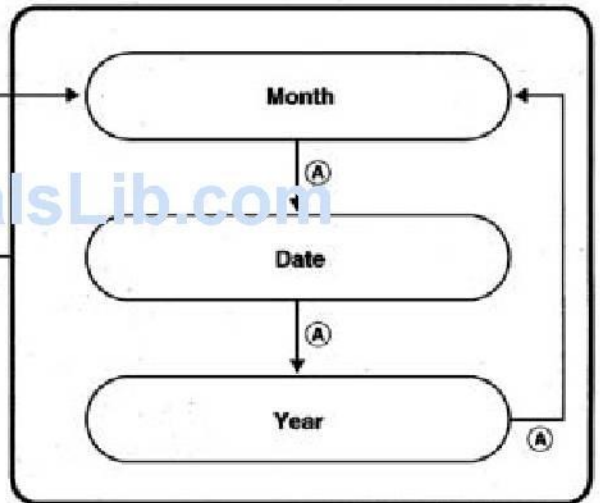

<Normal Date Display>

<Date correction state>

Crown pulled out to the second click

Crown Returned to normal position

ManualsLib.com

ManualsLib.com

ManualsLib.com

*1: Returns automatically after timing for 24 hours
*2: Returns automatically after 10 seconds