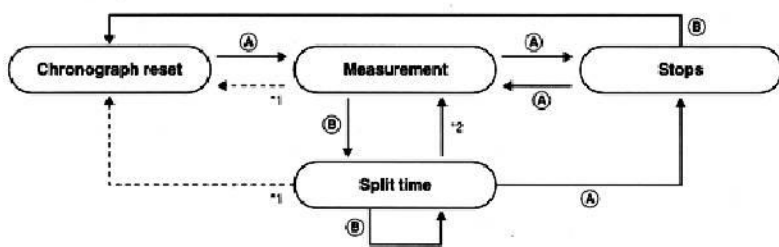

<Normal Date Display>

<Date correction state>

Crown pulled out to the second click

Crown Returned to normal position

ManualsLib.com

ManualsLib.com

ManualsLib.com

*1: Returns automatically after timing for 24 hours
*2: Returns automatically after 10 seconds