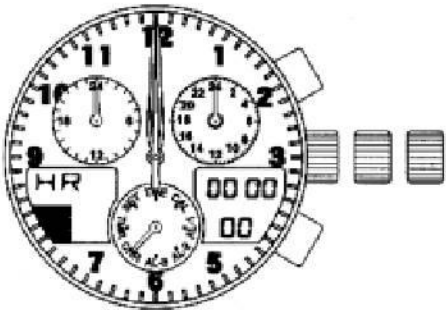

CITIZEN[®]
Eco-Drive. A revolutionary watch.

ManualsLib.com

ManualsLib.com

Digital Display		
<h1>ManualsLib.com</h1>		

Mode hand

<Normal Chronograph Display>

<0-position (Base Position) Correction State>

Crown pulled out to the second click

Crown returned to normal position

Scrolling DOWN ↑
 ↓ Scrolling UP

Display on watch	City name	Time difference	Daylight savings time	Display on watch	City name	Time difference	Daylight savings time
UTC	Universal time constant	±0	—	TYO	Tokyo	+9	X
LON	London	±0	O	SYD	Sydney	+10	O
PAR	Paris	+1	O	NOU	Nouméa	+11	X
ROM	Rome	+1	O	AKL	Auckland	+12	O
CAI	Cairo	+2	O	HNL	Honolulu	-10	X
IST	Istanbul	+3	O	LAX	Los Angeles	-8	O
MOW	Moscow	+3	O	DEN	Denver	-7	O
KWI	Kuwait	+3	X	CHI	Chicago	-6	O
DXB	Dubai	+4	X	MEX	Mexico City	-6	X
KHI	Karachi	+5	X	NYC	New York	-5	O
DAC	Dacca	+6	X	YUL	Montreal	-5	O
BKK	Bangkok	+7	X	CCS	Caracas	-4	X
SIN	Singapore	+8	X	RIO	Rio de Janeiro	-3	O
HKG	Hong Kong	+8	X	BUE	Buenos Aires	-3	X
PEK	Beijing	+8	X				

<Normal Date Display>

<Date correction state>

Crown pulled out to the second click

Crown Returned to normal position

ManualsLib.com

ManualsLib.com

ManualsLib.com

*1: Returns automatically after timing for 24 hours
*2: Returns automatically after 10 seconds