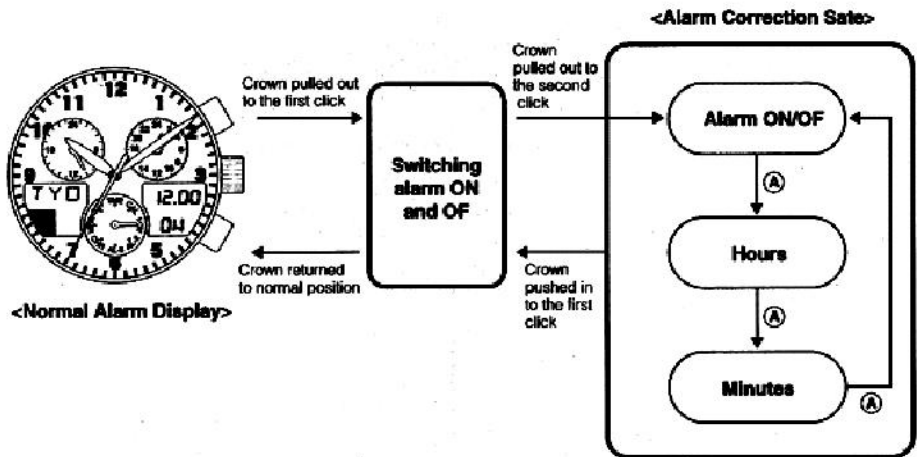

<Normal Date Display>

<Date correction state>

Crown pulled out to the second click

Crown Returned to normal position

ManualsLib.com

ManualsLib.com

ManualsLib.com

*1: Returns automatically after timing for 24 hours
*2: Returns automatically after 10 seconds