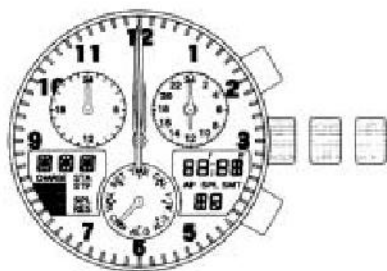

ManualsLib.com