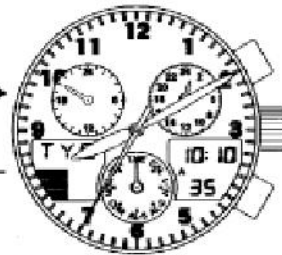

CITIZEN[®]
Eco-Drive. A revolutionary watch.

ManualsLib.com

ManualsLib.com

Digital Display		
<h1>ManualsLib.com</h1>		

Mode hand

<Normal Chronograph Display>

<0-position (Base Position) Correction State>

Crown pulled out to the second click

Crown returned to normal position

Scrolling DOWN ↑
 ↓ Scrolling UP

Display on watch	City name	Time difference	Daylight savings time	Display on watch	City name	Time difference	Daylight savings time
UTC	Universal time constant	±0	—	TYO	Tokyo	+9	X
LON	London	±0	O	SYD	Sydney	+10	O
PAR	Paris	+1	O	NOU	Nouméa	+11	X
ROM	Rome	+1	O	AKL	Auckland	+12	O
CAI	Cairo	+2	O	HNL	Honolulu	-10	X
IST	Istanbul	+3	O	LAX	Los Angeles	-8	O
MOW	Moscow	+3	O	DEN	Denver	-7	O
KWI	Kuwait	+3	X	CHI	Chicago	-6	O
DXB	Dubai	+4	X	MEX	Mexico City	-6	X
KHI	Karachi	+5	X	NYC	New York	-5	O
DAC	Dacca	+6	X	YUL	Montreal	-5	O
BKK	Bangkok	+7	X	CCS	Caracas	-4	X
SIN	Singapore	+8	X	RIO	Rio de Janeiro	-3	O
HKG	Hong Kong	+8	X	BUE	Buenos Aires	-3	X
PEK	Beijing	+8	X				

Analog time: 10:10 AM (Tokyo: TYO)
Digital time: 8:10 PM (New York: NYC)

Pressing buttons (A)
and (B) simultaneously

Analog time: 10:10 PM (New York: NYC)
Digital time: 10:10 AM (Tokyo: TYO)

ManualsLib.com

<Normal Date Display>

<Date correction state>

Crown pulled out to the second click

Crown Returned to normal position

ManualsLib.com

ManualsLib.com

ManualsLib.com

*1: Returns automatically after timing for 24 hours
*2: Returns automatically after 10 seconds