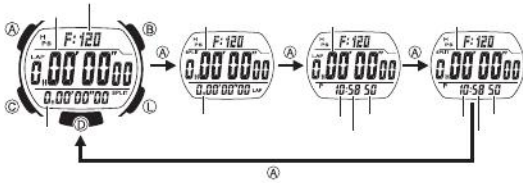

TYO		
OFF	OFF	ON
12H	24H	12H
50	00	
10:58		

20 15 6-30		
MUTE KEY↵	MUTE	KEY↵
LT1		LT3 LT1
PS 00	OFF	00

01

	00 00	
	/10	

SNZ
AL1
SIG

SNZ

AL1 AL2 AL3 AL4 SNZ

LT1 LT3
LT3

	LOW	

HML HML HML

KEY → MUTE
MUTE KEY →

00 OFF