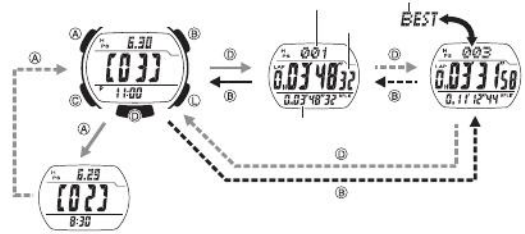

TYO		
OFF	OFF	ON
12H	24H	12H
50	00	
10:58		

20 15 6-30		
MUTE KEY↵	MUTE	KEY↵
LT1		LT3 LT1
PS 00	OFF	00

01

	00 00	
	/10	

SNZ
AL1
SIG

SNZ

AL1 AL2 AL3 AL4 SNZ

LT1 LT3
LT3

	LOW	

HML HML HML

KEY → MUTE
MUTE KEY →

00 OFF