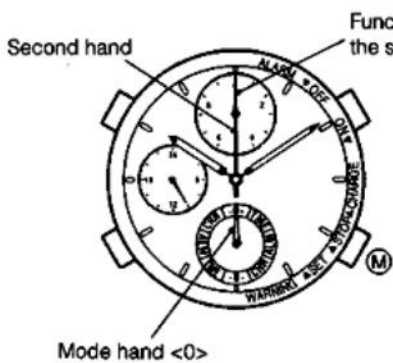

If charging is insufficient

[Hands setting warning display]

If sufficiently charged and time is set

If charged

—

—

Pressing button (A) to repeat the chronograph start and stop cycle.