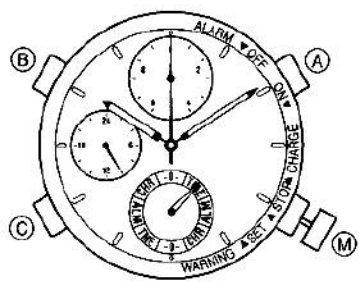

**CITIZEN**<sup>®</sup>

Eco-Drive. A revolutionary watch.

[Normal time display]

[Insufficient charge warning display]

[Stop warning display]

If insufficiently charged

If charged

If insufficient charge continues for a further about 5 days

If charging is insufficient

[Hands setting warning display]

If sufficiently charged and time is set

If charged

—

—

Pressing button (A) to repeat the chronograph start and stop cycle.