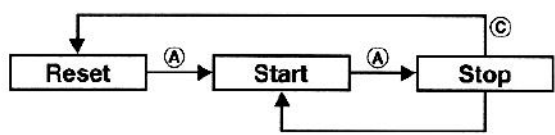

If charging is insufficient

[Hands setting warning display]

If sufficiently charged and time is set

If charged

—

—

Pressing button (A) to repeat the chronograph start and stop cycle.