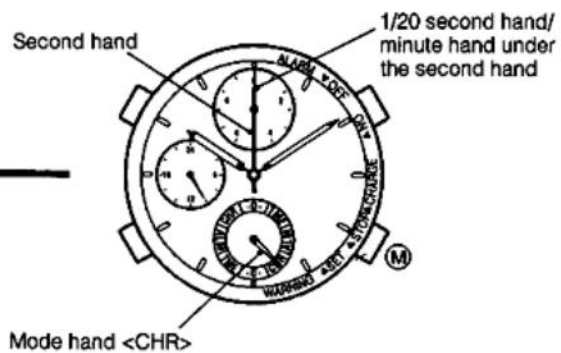

**CITIZEN**<sup>®</sup>

Eco-Drive. A revolutionary watch.

[Normal time display]

[Insufficient charge warning display]

[Stop warning display]

If insufficiently charged

If charged

If insufficient charge continues for a further about 5 days

If charging is insufficient

[Hands setting warning display]

If sufficiently charged and time is set

If charged

—

—

Pressing button (A) to repeat the chronograph start and stop cycle.