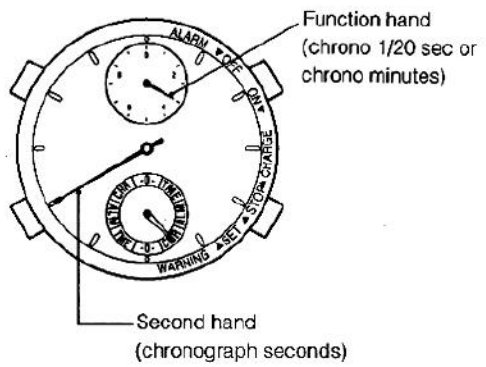

**CITIZEN**<sup>®</sup>

Eco-Drive. A revolutionary watch.

[Normal time display]

[Insufficient charge warning display]

[Stop warning display]

If insufficiently charged

If charged

If insufficient charge continues for a further about 5 days

If charging is insufficient

[Hands setting warning display]

If sufficiently charged and time is set

If charged

—

—

Pressing button (A) to repeat the chronograph start and stop cycle.