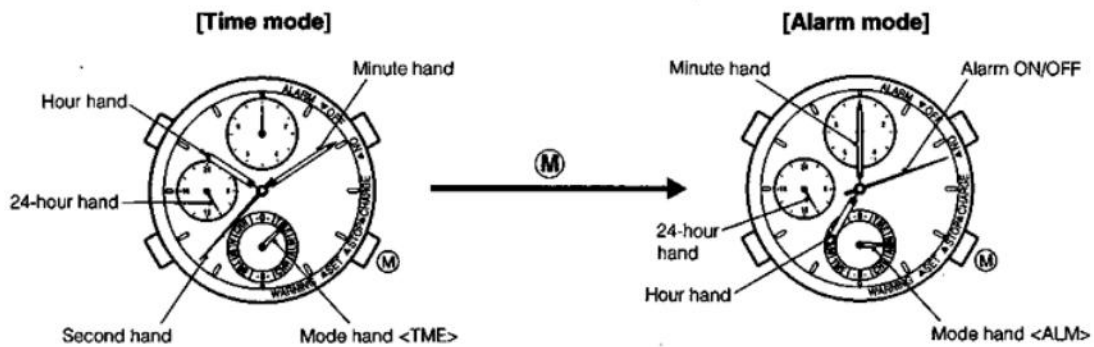

If charging is insufficient

[Hands setting warning display]

If sufficiently charged and time is set

If charged

—

—

Pressing button (A) to repeat the chronograph start and stop cycle.