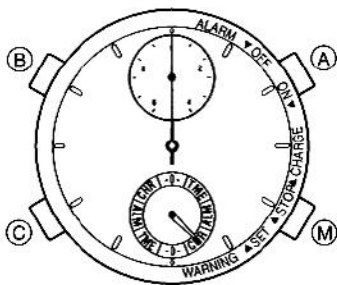

**CITIZEN**<sup>®</sup>

Eco-Drive. A revolutionary watch.

[Normal time display]

[Insufficient charge warning display]

[Stop warning display]

If insufficiently charged

If charged

If insufficient charge continues for a further about 5 days

If charging is insufficient

[Hands setting warning display]

If sufficiently charged and time is set

If charged

—

—

Pressing button (A) to repeat the chronograph start and stop cycle.