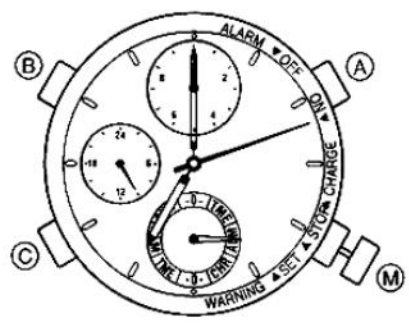

**CITIZEN**<sup>®</sup>

Eco-Drive. A revolutionary watch.

[Normal time display]

[Insufficient charge warning display]

[Stop warning display]

If insufficiently charged

If charged

If insufficient charge continues for a further about 5 days

If charging is insufficient

[Hands setting warning display]

If sufficiently charged and time is set

If charged

—

—

Pressing button (A) to repeat the chronograph start and stop cycle.