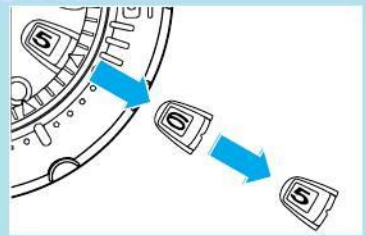

ManualsLib.com