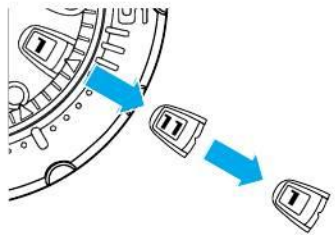

ManualsLib.com