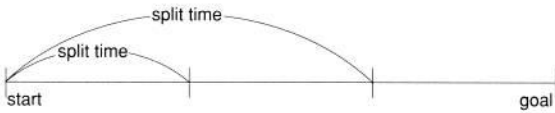

Display Mode	
TME	Time
CAL	Calendar
AL1	Alarm 1
AL2	Alarm 2
CHR	Chronograph
TMR	Timer
SET	Zone Setting

ManualsLib.com

Position for time adjustment

No.	Indication	City	Time difference	Summer-time	No.	Indication	City	Time difference	Summer-time
1	UTC	Universal time coordinated	±0	—	17	TYO	Tokyo	+9	×
2	LON	London	±0	○	18	SYD	Sydney	+10	○
3	PAR	Paris	+1	○	19	NOU	Nouméa	+11	×
4	ROM	Rome	+1	○	20	AKL	Auckland	+12	○
5	CAI	Cairo	+2	○	21	HNL	Honolulu	-10	×
6	IST	Istanbul	+2	○	22	ANC	Anchorage	-9	○
7	MOW	Moscow	+3	○	23	LAX	Los Angeles	-8	○
8	KWI	Kuwait	+3	×	24	DEN	Denver	-7	○
9	DXB	Dubai	+4	×	25	CHI	Chicago	-6	○
10	KHI	Karachi	+5	×	26	MEX	Mexico City	-6	×
11	DEL	New Delhi	+5.5	×	27	NYC	New York	-5	○
12	DAC	Dacca	+6	×	28	YUL	Montreal	-5	○
13	BKK	Bangkok	+7	×	29	CCS	Caracas	-4	×
14	SIN	Singapore	+8	×	30	RIO	Rio de Janeiro	-3	○
15	HKG	Hong Kong	+8	×	31	BUE	Buenos Aires	-3	×
16	PEK	Beijing	+8	×					

<Normal time display>

<Normal alarm display>

<Normal calendar display>

ManualsLib.com

<Chronograph reset display>

※ 1 Timer restart function

※ 1 : After 10 seconds, automatically returns to the measuring display.

ManualsLib.com

<Timer set display>

ManualsLib.com

**Name of Scale • Marking**

▲

→

→

→