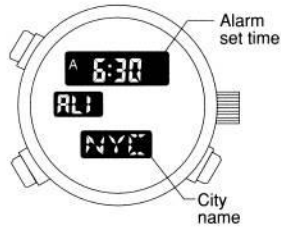

<Normal alarm display>