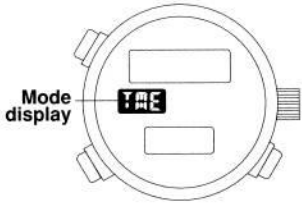

ManualsLib.com

Name		Time Mode	Calendar Mode	Alarm 1/2 Mode	Chronograph Mode	Timer Mode	Zone Setting Mode
A: Button A	Press once	EL lamp turns on		ON/OFF switch	Start/stop	Start/stop	EL lamp turns on
	Press for 2 seconds or more			Alarm sound monitor	—	—	
B: Button B	Press once	Switch the displayed city	Switch the displayed city	Switch the displayed city	Split/reset	Set time adjustment	Switch the displayed city
	Press for 2 seconds or more	To time adjustment mode	To calendar adjustment mode	To alarm setting mode	—	Set time quick adjustment	To zone setting mode
M: Button M	Press	To <CAL> mode	To <AL1> mode	To <CHR> mode	To <TMR> mode	To <SET> mode	To <TME> mode
a : Mode display		TME	CAL	AL1/AL2	CHR	TMR	SET
b : Digital display [1]		Hours, minutes, seconds	Month, date	Hours, minutes or OFF	Minutes, seconds, 1/100 seconds	Remaining time (Minutes, seconds)	Hours, minutes, seconds
c : Digital display [2]		City name	Day or name of cities	City name	Hours	Set time (minutes)	City name
d : Crown				Used for analog time setting			
e : Hour hand				Always time (hours) display			
f : Minute hand				Always time (minutes) display			
g : Second hand				Always time (seconds) display			