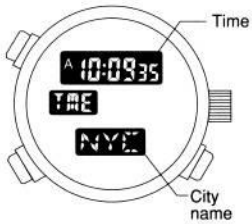

Display Mode	
TME	Time
CAL	Calendar
AL1	Alarm 1
AL2	Alarm 2
CHR	Chronograph
TMR	Timer
SET	Zone Setting

ManualsLib.com

No.	Indication	City	Time difference	Summer-time	No.	Indication	City	Time difference	Summer-time
1	UTC	Universal time coordinated	±0	—	17	TYO	Tokyo	+9	×
2	LON	London	±0	○	18	SYD	Sydney	+10	○
3	PAR	Paris	+1	○	19	NOU	Nouméa	+11	×
4	ROM	Rome	+1	○	20	AKL	Auckland	+12	○
5	CAI	Cairo	+2	○	21	HNL	Honolulu	-10	×
6	IST	Istanbul	+2	○	22	ANC	Anchorage	-9	○
7	MOW	Moscow	+3	○	23	LAX	Los Angeles	-8	○
8	KWI	Kuwait	+3	×	24	DEN	Denver	-7	○
9	DXB	Dubai	+4	×	25	CHI	Chicago	-6	○
10	KHI	Karachi	+5	×	26	MEX	Mexico City	-6	×
11	DEL	New Delhi	+5.5	×	27	NYC	New York	-5	○
12	DAC	Dacca	+6	×	28	YUL	Montreal	-5	○
13	BKK	Bangkok	+7	×	29	CCS	Caracas	-4	×
14	SIN	Singapore	+8	×	30	RIO	Rio de Janeiro	-3	○
15	HKG	Hong Kong	+8	×	31	BUE	Buenos Aires	-3	×
16	PEK	Beijing	+8	×