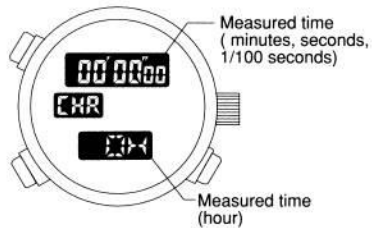

ManualsLib.com

Name		Time Mode	Calendar Mode	Alarm 1/2 Mode	Chronograph Mode	Timer Mode	Zone Setting Mode
A: Button A	Press once	EL lamp turns on		ON/OFF switch	Start/stop	Start/stop	EL lamp turns on
	Press for 2 seconds or more			Alarm sound monitor	—	—	
B: Button B	Press once	Switch the displayed city	Switch the displayed city	Switch the displayed city	Split/reset	Set time adjustment	Switch the displayed city
	Press for 2 seconds or more	To time adjustment mode	To calendar adjustment mode	To alarm setting mode	—	Set time quick adjustment	To zone setting mode
M: Button M	Press	To <CAL> mode	To <AL1> mode	To <CHR> mode	To <TMR> mode	To <SET> mode	To <TME> mode
a : Mode display		TME	CAL	AL1/AL2	CHR	TMR	SET
b : Digital display [1]		Hours, minutes, seconds	Month, date	Hours, minutes or OFF	Minutes, seconds, 1/100 seconds	Remaining time (Minutes, seconds)	Hours, minutes, seconds
c : Digital display [2]		City name	Day or name of cities	City name	Hours	Set time (minutes)	City name
d : Crown				Used for analog time setting			
e : Hour hand				Always time (hours) display			
f : Minute hand				Always time (minutes) display			
g : Second hand				Always time (seconds) display			

<Normal time display>

<Normal alarm display>

<Normal calendar display>

ManualsLib.com

<Chronograph reset display>

※ 1 Timer restart function

※ 1 : After 10 seconds, automatically returns to the measuring display.

ManualsLib.com

<Timer set display>

ManualsLib.com

**Name of Scale • Marking**

▲

→

→

→