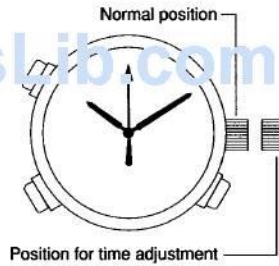

ManualsLib.com

Position for time adjustment