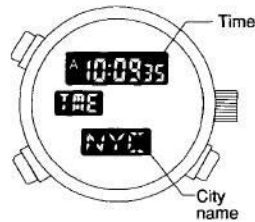

Display Mode	
TME	Time
CAL	Calendar
AL1	Alarm 1
AL2	Alarm 2
CHR	Chronograph
TMR	Timer
SET	Zone Setting

ManualsLib.com

Position for time adjustment

No.	Indication	City	Time difference	Summer-time	No.	Indication	City	Time difference	Summer-time
1	UTC	Universal time coordinated	±0	—	17	TYO	Tokyo	+9	×
2	LON	London	±0	○	18	SYD	Sydney	+10	○
3	PAR	Paris	+1	○	19	NOU	Nouméa	+11	×
4	ROM	Rome	+1	○	20	AKL	Auckland	+12	○
5	CAI	Cairo	+2	○	21	HNL	Honolulu	-10	×
6	IST	Istanbul	+2	○	22	ANC	Anchorage	-9	○
7	MOW	Moscow	+3	○	23	LAX	Los Angeles	-8	○
8	KWI	Kuwait	+3	×	24	DEN	Denver	-7	○
9	DXB	Dubai	+4	×	25	CHI	Chicago	-6	○
10	KHI	Karachi	+5	×	26	MEX	Mexico City	-6	×
11	DEL	New Delhi	+5.5	×	27	NYC	New York	-5	○
12	DAC	Dacca	+6	×	28	YUL	Montreal	-5	○
13	BKK	Bangkok	+7	×	29	CCS	Caracas	-4	×
14	SIN	Singapore	+8	×	30	RIO	Rio de Janeiro	-3	○
15	HKG	Hong Kong	+8	×	31	BUE	Buenos Aires	-3	×
16	PEK	Beijing	+8	×					

<Normal time display>

<Normal alarm display>

<Normal calendar display>

ManualsLib.com

<Chronograph reset display>

※ 1 Timer restart function

※ 1 : After 10 seconds, automatically returns to the measuring display.