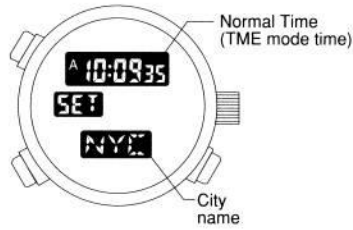

Display Mode	
TME	Time
CAL	Calendar
AL1	Alarm 1
AL2	Alarm 2
CHR	Chronograph
TMR	Timer
SET	Zone Setting

ManualsLib.com

Position for time adjustment

No.	Indication	City	Time difference	Summer-time	No.	Indication	City	Time difference	Summer-time
1	UTC	Universal time coordinated	±0	—	17	TYO	Tokyo	+9	×
2	LON	London	±0	○	18	SYD	Sydney	+10	○
3	PAR	Paris	+1	○	19	NOU	Nouméa	+11	×
4	ROM	Rome	+1	○	20	AKL	Auckland	+12	○
5	CAI	Cairo	+2	○	21	HNL	Honolulu	-10	×
6	IST	Istanbul	+2	○	22	ANC	Anchorage	-9	○
7	MOW	Moscow	+3	○	23	LAX	Los Angeles	-8	○
8	KWI	Kuwait	+3	×	24	DEN	Denver	-7	○
9	DXB	Dubai	+4	×	25	CHI	Chicago	-6	○
10	KHI	Karachi	+5	×	26	MEX	Mexico City	-6	×
11	DEL	New Delhi	+5.5	×	27	NYC	New York	-5	○
12	DAC	Dacca	+6	×	28	YUL	Montreal	-5	○
13	BKK	Bangkok	+7	×	29	CCS	Caracas	-4	×
14	SIN	Singapore	+8	×	30	RIO	Rio de Janeiro	-3	○
15	HKG	Hong Kong	+8	×	31	BUE	Buenos Aires	-3	×
16	PEK	Beijing	+8	×					

<Normal time display>

<Normal alarm display>

<Normal calendar display>

ManualsLib.com

<Chronograph reset display>

※ 1 Timer restart function

※ 1 : After 10 seconds, automatically returns to the measuring display.

ManualsLib.com

<Timer set display>

ManualsLib.com

**Name of Scale • Marking**

▲

→

→

→