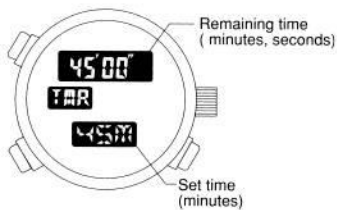

Display Mode	
TME	Time
CAL	Calendar
AL1	Alarm 1
AL2	Alarm 2
CHR	Chronograph
TMR	Timer
SET	Zone Setting

ManualsLib.com

Position for time adjustment

No.	Indication	City	Time difference	Summer-time	No.	Indication	City	Time difference	Summer-time
1	UTC	Universal time coordinated	±0	—	17	TYO	Tokyo	+9	×
2	LON	London	±0	○	18	SYD	Sydney	+10	○
3	PAR	Paris	+1	○	19	NOU	Nouméa	+11	×
4	ROM	Rome	+1	○	20	AKL	Auckland	+12	○
5	CAI	Cairo	+2	○	21	HNL	Honolulu	-10	×
6	IST	Istanbul	+2	○	22	ANC	Anchorage	-9	○
7	MOW	Moscow	+3	○	23	LAX	Los Angeles	-8	○
8	KWI	Kuwait	+3	×	24	DEN	Denver	-7	○
9	DXB	Dubai	+4	×	25	CHI	Chicago	-6	○
10	KHI	Karachi	+5	×	26	MEX	Mexico City	-6	×
11	DEL	New Delhi	+5.5	×	27	NYC	New York	-5	○
12	DAC	Dacca	+6	×	28	YUL	Montreal	-5	○
13	BKK	Bangkok	+7	×	29	CCS	Caracas	-4	×
14	SIN	Singapore	+8	×	30	RIO	Rio de Janeiro	-3	○
15	HKG	Hong Kong	+8	×	31	BUE	Buenos Aires	-3	×
16	PEK	Beijing	+8	×					

<Normal time display>

<Normal alarm display>

<Normal calendar display>

ManualsLib.com

<Chronograph reset display>

※ 1 Timer restart function

※ 1 : After 10 seconds, automatically returns to the measuring display.

ManualsLib.com

<Timer set display>

ManualsLib.com

**Name of Scale • Marking**

▲

→

→

→