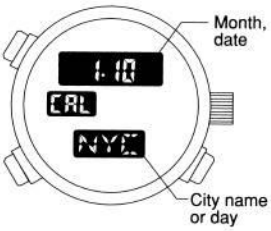

<Normal calendar display>