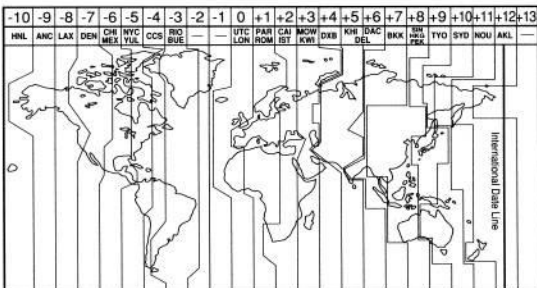

No.	Indication	City	Time difference	Summer-time	No.	Indication	City	Time difference	Summer-time
1	UTC	Universal time coordinated	±0	—	17	TYO	Tokyo	+9	×
2	LON	London	±0	○	18	SYD	Sydney	+10	○
3	PAR	Paris	+1	○	19	NOU	Nouméa	+11	×
4	ROM	Rome	+1	○	20	AKL	Auckland	+12	○
5	CAI	Cairo	+2	○	21	HNL	Honolulu	-10	×
6	IST	Istanbul	+2	○	22	ANC	Anchorage	-9	○
7	MOW	Moscow	+3	○	23	LAX	Los Angeles	-8	○
8	KWI	Kuwait	+3	×	24	DEN	Denver	-7	○
9	DXB	Dubai	+4	×	25	CHI	Chicago	-6	○
10	KHI	Karachi	+5	×	26	MEX	Mexico City	-6	×
11	DEL	New Delhi	+5.5	×	27	NYC	New York	-5	○
12	DAC	Dacca	+6	×	28	YUL	Montreal	-5	○
13	BKK	Bangkok	+7	×	29	CCS	Caracas	-4	×
14	SIN	Singapore	+8	×	30	RIO	Rio de Janeiro	-3	○
15	HKG	Hong Kong	+8	×	31	BUE	Buenos Aires	-3	×
16	PEK	Beijing	+8	×					

<Normal time display>