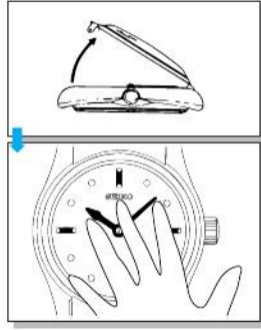

English

[Redacted text bar]

[Redacted text bar]

[Redacted text bar]

[Redacted text bar]

[Redacted text bar]

[Redacted text bar]

[Redacted text bar]

Deutsch

Deutsch

A large blue-bordered box containing two warning symbols (exclamation marks inside triangles) inside rectangular frames.

A large blue-bordered rectangular area containing two horizontal input fields. Each input field has a warning icon (a triangle with an exclamation mark) on the left side.