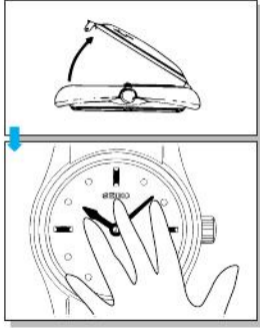

English

[Redacted text bar]

[Redacted text bar]

[Redacted text bar]

[Redacted text bar]

[Redacted text bar]

[Redacted text bar]

[Redacted text bar]

Deutsch

Deutsch

A large blue-bordered box containing two warning symbols (exclamation marks inside triangles) inside rectangular frames.

A large blue-bordered rectangular area containing two horizontal input fields. Each input field has a warning icon (a triangle with an exclamation mark) on the left side.