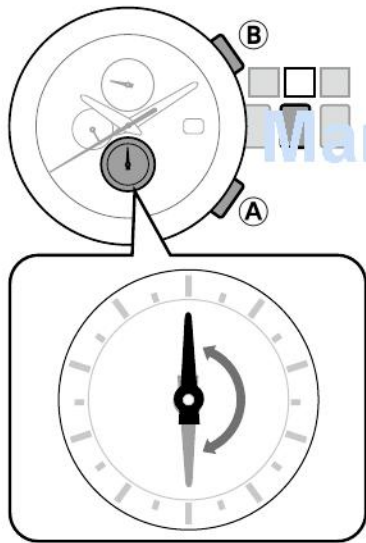

ManualsLib.com