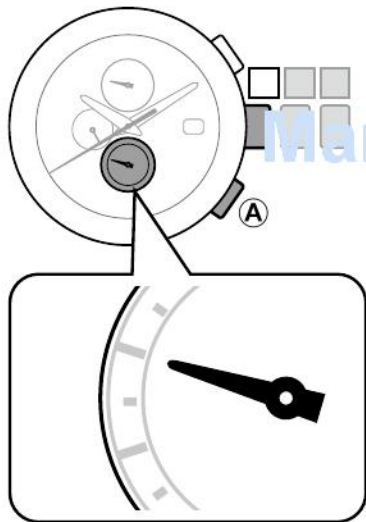

ManualsLib.com