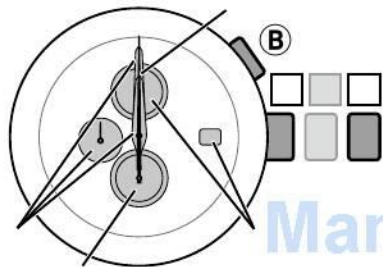

ManualsLib.com