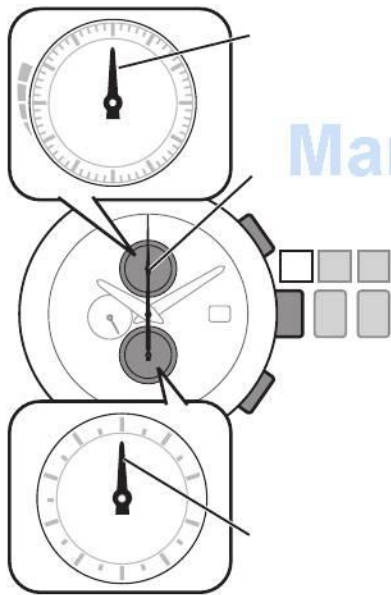

ManualsLib.com