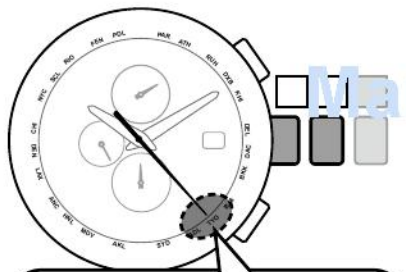

ManualsLib.com