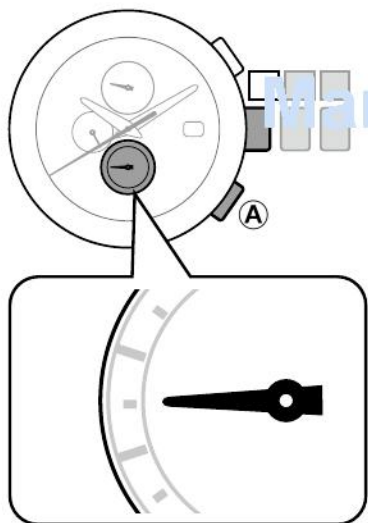

ManualsLib.com