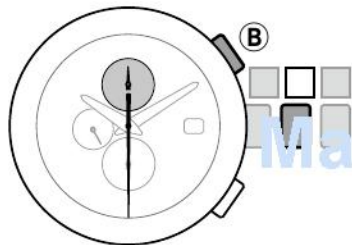

ManualsLib.com