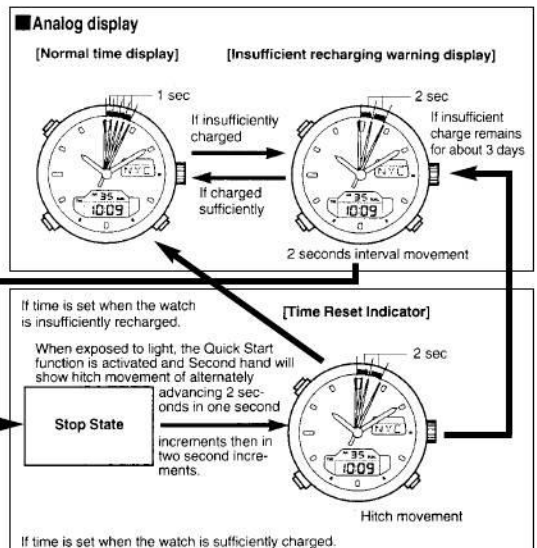

Part Name	Time mode	Calendar mode	Alarm mode
[A] button	Normal mode Adjustment mode	City name change (Downward)	
	Normal mode	Summertime change Hours, Min. Sec. (±2hour)	Month, Date, Day, Year ON/OFF setting Hours, Minutes
[B] button	Normal mode Adjustment mode	City name change (Upward)	
	Normal mode	Adjustment digit change	
[M] button	Normal mode Adjustment mode	Changes to the next mode	
	Adjustment mode	Returns to the normal display	
[1]	Digital display-1	City name CHARGE (insufficient charge indication)	city name
[2]	Digital display-2	Hours, Min. Sec. (AM/PM) SUM (Summertime set) Mode Indication (TME)	Hours, Minutes, (AM/PM) ON/OFF, SUM (Summertime set) Mode Indication (CAL) set Mode Indication (ALM)
[3]	Crown	Analog time setting	
[4]	Hour hand	Always indicates hours	
[5]	Minute hand	Always indicates minutes	
[6]	Second hand	Always indicates seconds	

Chronograph mode	Timer mode	Zone set mode
start/stop	start/stop	City name change (Down) City indication set (ON/OFF)
split/reset	Timer set/flyback	City name change (Up) Adjustment digit change (Zone set, Sum. time)
Changes to the next mode		
Time measurement (Hours)	Set time (Minutes)	City name
Time measurement (Min. Sec. /10 sec.) Mode Indication (CLR)	Remaining time (Min. Sec. /10 sec.) Mode Indication (TMR)	Hours, Min., Sec. (AM/PM) SUM (Summertime set) Mode Indication (Set)
Analog time setting		
Always indicates hours		
Always indicates minutes		
Always indicates seconds		

Manuals

ManualsLib.com

ManualsLib.com

Indication		Water related use		
Dial	Caseback	Specification	 Washing face or getting wet in the rain that is, when splashed over the watch and no water pressure is applied to it.	 Swimming and general washing work (kitchen work/car washing etc.)
—	WATER RESIST	3 bar water resistant watch	OK	NO
WATER RESISTANT (5bar)	WATER RESIST	5 bar water resistant watch	OK	OK
WATER RESISTANT (10—20bar)	WATER RESIST	10/20 bar water resistant watch	OK	OK