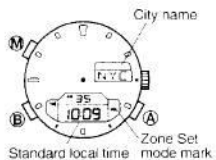

Part Name	Time mode	Calendar mode	Alarm mode
[A] button	Normal mode Adjustment mode	City name change (Downward)	
	Normal mode	Summertime change Hours, Min. Sec. (±2hour)	Month, Date, Day, Year ON/OFF setting Hours, Minutes
[B] button	Normal mode Adjustment mode	City name change (Upward)	
	Normal mode	Adjustment digit change	
[M] button	Normal mode Adjustment mode	Changes to the next mode	
	Adjustment mode	Returns to the normal display	
[1]	Digital display-1	City name CHARGE (insufficient charge indication)	city name
[2]	Digital display-2	Hours, Min. Sec. (AM/PM) SUM (Summertime set) Mode Indication (TME)	Hours, Minutes, (AM/PM) ON/OFF, SUM (Summertime set) Mode Indication (CAL) set Mode Indication (ALM)
[3]	Crown	Analog time setting	
[4]	Hour hand	Always indicates hours	
[5]	Minute hand	Always indicates minutes	
[6]	Second hand	Always indicates seconds	

Chronograph mode	Timer mode	Zone set mode
start/stop	start/stop	City name change (Down) City indication set (ON/OFF)
split/reset	Timer set/flyback	City name change (Up) Adjustment digit change (Zone set, Sum. time)
Changes to the next mode		
Time measurement (Hours)	Set time (Minutes)	City name
Time measurement (Min. Sec. /10 sec.) Mode Indication (CLR)	Remaining time (Min. Sec. /10 sec.) Mode Indication (TMR)	Hours, Min., Sec. (AM/PM) SUM (Summertime set) Mode Indication (Set)
Analog time setting		
Always indicates hours		
Always indicates minutes		
Always indicates seconds		

Manuals

ManualsLib.com

ManualsLib.com

Indication		Water related use		
Dial	Caseback	Specification	 Washing face or getting wet in the rain that is, when splashed over the watch and no water pressure is applied to it.	 Swimming and general washing work (kitchen work/car washing etc.)
—	WATER RESIST	3 bar water resistant watch	OK	NO
WATER RESISTANT (5bar)	WATER RESIST	5 bar water resistant watch	OK	OK
WATER RESISTANT (10—20bar)	WATER RESIST	10/20 bar water resistant watch	OK	OK