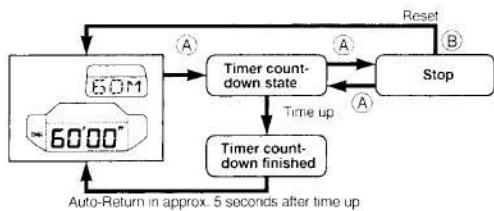

ManualsLib.com