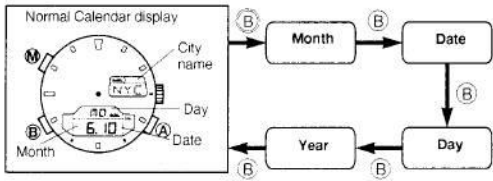

ManualsLib.com