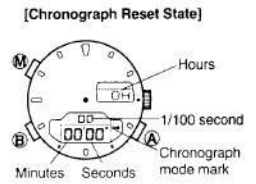

ManualsLib.com