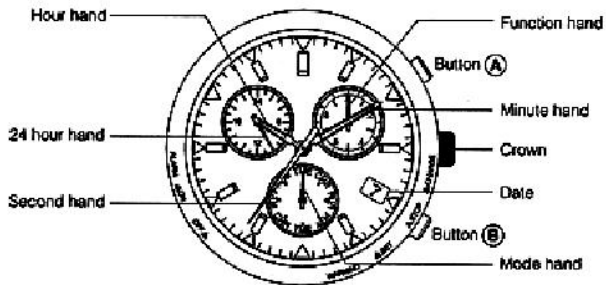

# ManualsLib.com

The watch hands begin to move when exposed to light.  
**Note:** A minimum of 30 minutes are required for the watch to switch to the time setting warning feature display even after the watch is sufficiently exposed to light once the watch has stopped due to insufficient charging.

ManualsLib.com

**ManualsLib.com**

[Modes/Display Function]

ManualsLib.com

ManualsLib.com

ManualsLib.com

**Quick Reference Table for No. of Years Since Most Recent Leap Year:**

Year	Years elapsed	Year	Elapsed years
2000	Leap year	2004	Leap year
2001	1st year	2005	1st year
2002	2nd year	2006	2nd year
2003	3rd year	2007	3rd year