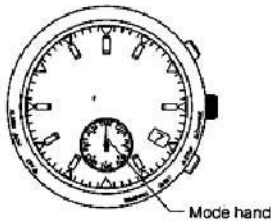

# ManualsLib.com

The watch hands begin to move when exposed to light.  
**Note:** A minimum of 30 minutes are required for the watch to switch to the time setting warning feature display even after the watch is sufficiently exposed to light once the watch has stopped due to insufficient charging.

ManualsLib.com

**ManualsLib.com**

[Modes/Display Function]

ManualsLib.com

ManualsLib.com

ManualsLib.com

**Quick Reference Table for No. of Years Since Most Recent Leap Year:**

Year	Years elapsed	Year	Elapsed years
2000	Leap year	2004	Leap year
2001	1st year	2005	1st year
2002	2nd year	2006	2nd year
2003	3rd year	2007	3rd year