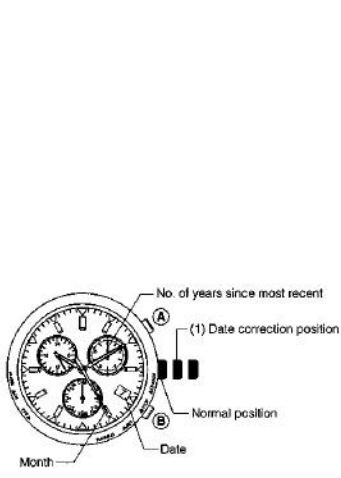

# ManualsLib.com

The watch hands begin to move when exposed to light.  
**Note:** A minimum of 30 minutes are required for the watch to switch to the time setting warning feature display even after the watch is sufficiently exposed to light once the watch has stopped due to insufficient charging.

ManualsLib.com

**ManualsLib.com**

[Modes/Display Function]

ManualsLib.com

ManualsLib.com

ManualsLib.com

**Quick Reference Table for No. of Years Since Most Recent Leap Year:**

Year	Years elapsed	Year	Elapsed years
2000	Leap year	2004	Leap year
2001	1st year	2005	1st year
2002	2nd year	2006	2nd year
2003	3rd year	2007	3rd year