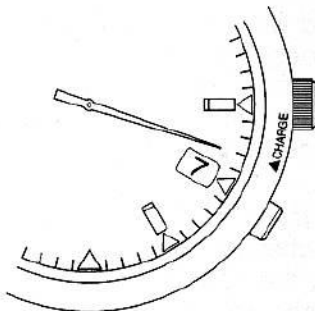

# ManualsLib.com

The watch hands begin to move when exposed to light.  
**Note:** A minimum of 30 minutes are required for the watch to switch to the time setting warning feature display even after the watch is sufficiently exposed to light once the watch has stopped due to insufficient charging.

ManualsLib.com

**ManualsLib.com**

[Modes/Display Function]

ManualsLib.com

ManualsLib.com

ManualsLib.com

**Quick Reference Table for No. of Years Since Most Recent Leap Year:**

Year	Years elapsed	Year	Elapsed years
2000	Leap year	2004	Leap year
2001	1st year	2005	1st year
2002	2nd year	2006	2nd year
2003	3rd year	2007	3rd year