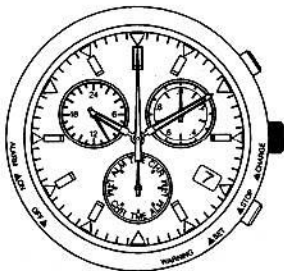

# ManualsLib.com

The watch hands begin to move when exposed to light.  
**Note:** A minimum of 30 minutes are required for the watch to switch to the time setting warning feature display even after the watch is sufficiently exposed to light once the watch has stopped due to insufficient charging.

ManualsLib.com

**ManualsLib.com**

[Modes/Display Function]

ManualsLib.com

ManualsLib.com

ManualsLib.com

**Quick Reference Table for No. of Years Since Most Recent Leap Year:**

Year	Years elapsed	Year	Elapsed years
2000	Leap year	2004	Leap year
2001	1st year	2005	1st year
2002	2nd year	2006	2nd year
2003	3rd year	2007	3rd year