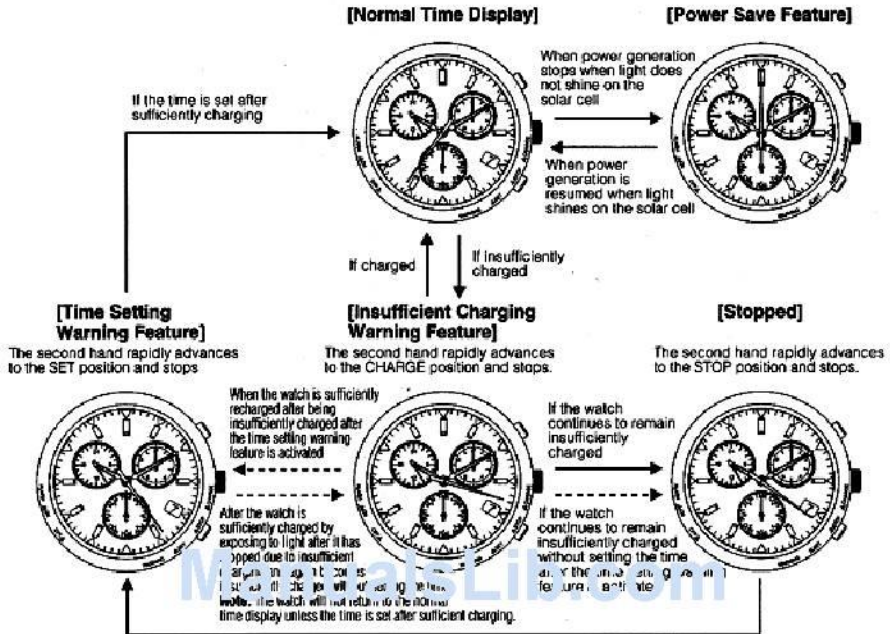

# ManualsLib.com

The watch hands begin to move when exposed to light.  
**Note:** A minimum of 30 minutes are required for the watch to switch to the time setting warning feature display even after the watch is sufficiently exposed to light once the watch has stopped due to insufficient charging.

ManualsLib.com

**ManualsLib.com**

[Modes/Display Function]

ManualsLib.com

ManualsLib.com

ManualsLib.com

**Quick Reference Table for No. of Years Since Most Recent Leap Year:**

Year	Years elapsed	Year	Elapsed years
2000	Leap year	2004	Leap year
2001	1st year	2005	1st year
2002	2nd year	2006	2nd year
2003	3rd year	2007	3rd year