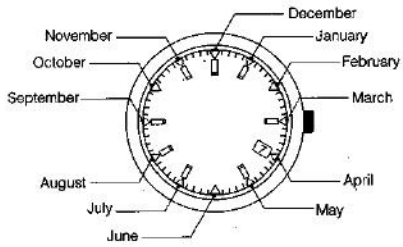

# ManualsLib.com

The watch hands begin to move when exposed to light.  
**Note:** A minimum of 30 minutes are required for the watch to switch to the time setting warning feature display even after the watch is sufficiently exposed to light once the watch has stopped due to insufficient charging.

ManualsLib.com

**ManualsLib.com**

[Modes/Display Function]

ManualsLib.com

ManualsLib.com

ManualsLib.com

**Quick Reference Table for No. of Years Since Most Recent Leap Year:**

Year	Years elapsed	Year	Elapsed years
2000	Leap year	2004	Leap year
2001	1st year	2005	1st year
2002	2nd year	2006	2nd year
2003	3rd year	2007	3rd year