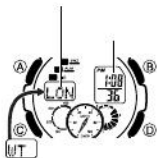

TYO		
OFF	OFF ON	
12H	24H 12H	
50	00	
™ 10:00		
2009 6.30		
LT1	LT2 LT1	

DIST

H-SET