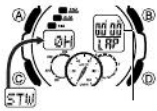

TYO		
OFF	OFF ON	
12H	24H 12H	
50	00	
™ 10:00		
2009 6.30		
LT1	LT2 LT1	

DIST

H-SET