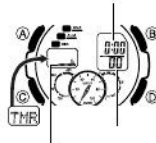

TYO		
OFF	OFF ON	
12H	24H 12H	
50	00	
™ 10:00		
2009 6.30		
LT1	LT2 LT1	

DIST

H-SET