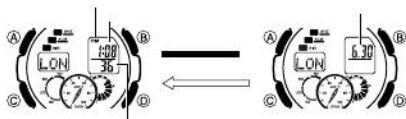

TYO		
OFF	OFF ON	
12H	24H 12H	
50	00	
™ 10:00		
2009 6.30		
LT1	LT2 LT1	

DIST

H-SET