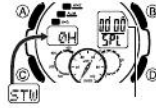

TYO		
OFF	OFF ON	
12H	24H 12H	
50	00	
™ 10:00		
2009 6.30		
LT1	LT2 LT1	

DIST

H-SET