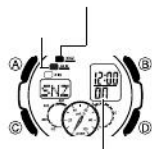

TYO		
OFF	OFF ON	
12H	24H 12H	
50	00	
™ 10:00		
2009 6.30		
LT1	LT2 LT1	

DIST

H-SET