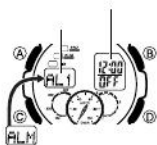

TYO		
OFF	OFF ON	
12H	24H 12H	
50	00	
™ 10:00		
2009 6.30		
LT1	LT2 LT1	

DIST

H-SET