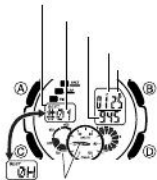

TYO		
OFF	OFF ON	
12H	24H 12H	
50	00	
™ 10:00		
2009 6.30		
LT1	LT2 LT1	

DIST

H-SET