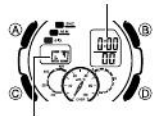

TYO		
OFF	OFF ON	
12H	24H 12H	
50	00	
™ 10:00		
2009 6.30		
LT1	LT2 LT1	

DIST

H-SET