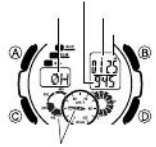

TYO		
OFF	OFF ON	
12H	24H 12H	
50	00	
™ 10:00		
2009 6.30		
LT1	LT2 LT1	

DIST

H-SET