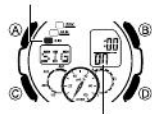

TYO		
OFF	OFF ON	
12H	24H 12H	
50	00	
™ 10:00		
2009 6.30		
LT1	LT2 LT1	

DIST

H-SET