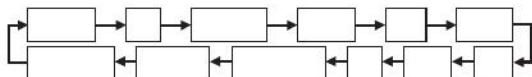

I I

TYO		
OFF		
12H	24H	12H
50		00
10:58		
20 09 6-30		
MUTE KEY↵	KEY↵	MUTE
LT1	LT1	LT2
PS 00	OFF	00

KEY↵ MUTE KEY↵
MUTE

00 OFF