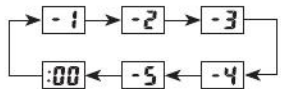

36		00	
DST OFF	OFF	ON	
TVO			
10:08			
12H	24H	12H	
20 17			
6-30			
LT 1	1	3	

OFF

ON

12:00		
1-00 00		1-00 00

0:00:00