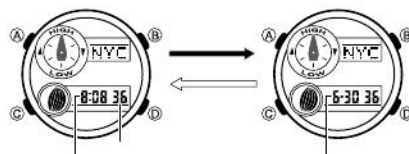

TYO: TOKYO		
OFF	ON	OFF

12H	24H	12H
36		
P 10:08		
20 16 6:30		
MUTE	REV	MUTE
1	3	1

N4S N4S

▷

▷