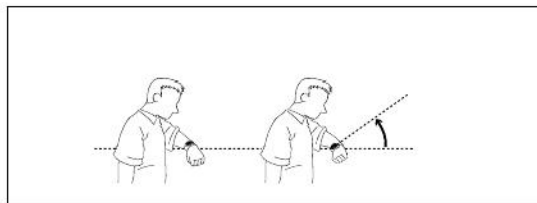

TYO: TOKYO		
OFF	ON	OFF

12H	24H	12H
36		
P 10:08		
20 16 6:30		
MUTE	REV	MUTE
1	3	1

N4S N4S

▷

▷