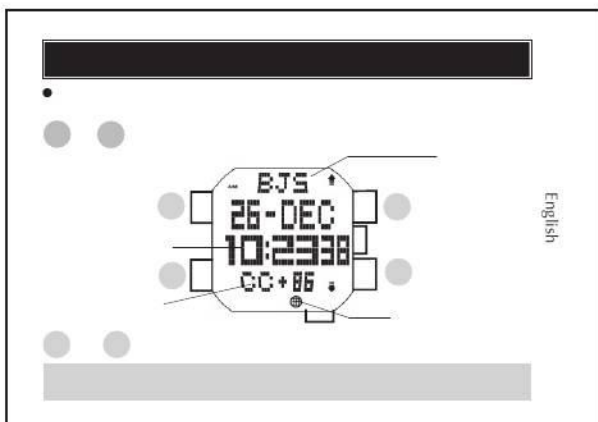

English

English

English

English

English

English