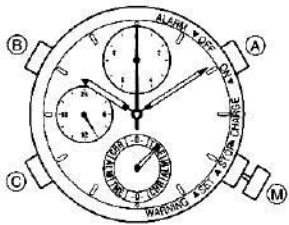

CITIZEN[®]

Eco-Drive. A revolutionary watch.

ManualsLib.com

ManualsLib.com

[Normal time display]

[Insufficient charge warning display]

[Stop warning display]

ManualsLib.com

—

—

ManualsLib.com

ManualsLib.com

ManualsLib.com

Pressing button (A) to repeat the chronograph start and stop cycle.

ManualsLib.com

ManualsLib.com