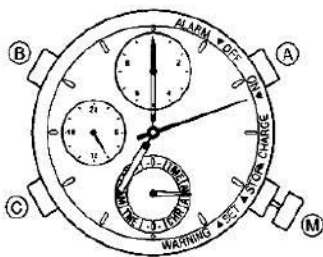

CITIZEN[®]

Eco-Drive. A revolutionary watch.

ManualsLib.com

ManualsLib.com

[Normal time display]

[Insufficient charge warning display]

[Stop warning display]

ManualsLib.com

—

—

ManualsLib.com

ManualsLib.com

ManualsLib.com

Pressing button (A) to repeat the chronograph start and stop cycle.

ManualsLib.com

ManualsLib.com