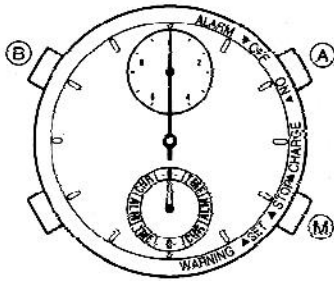

CITIZEN[®]

Eco-Drive. A revolutionary watch.

ManualsLib.com

ManualsLib.com

[Normal time display]

[Insufficient charge warning display]

[Stop warning display]

ManualsLib.com

—

—

ManualsLib.com

ManualsLib.com

ManualsLib.com

Pressing button (A) to repeat the chronograph start and stop cycle.

ManualsLib.com

ManualsLib.com