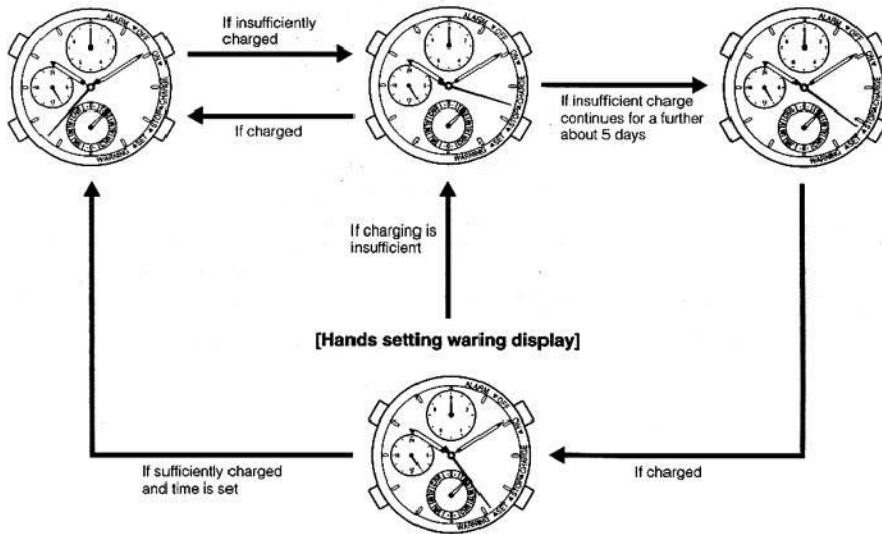

CITIZEN[®]

Eco-Drive. A revolutionary watch.

ManualsLib.com

ManualsLib.com

[Normal time display]

[Insufficient charge warning display]

[Stop warning display]

ManualsLib.com

—

—

ManualsLib.com

ManualsLib.com

ManualsLib.com

Pressing button (A) to repeat the chronograph start and stop cycle.

ManualsLib.com

ManualsLib.com