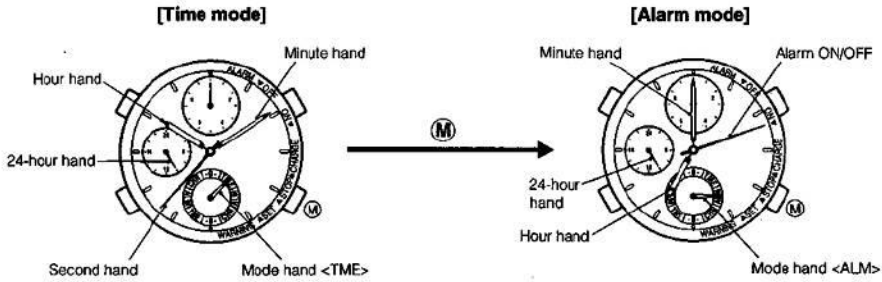

CITIZEN[®]

Eco-Drive. A revolutionary watch.

ManualsLib.com

ManualsLib.com

[Normal time display]

[Insufficient charge warning display]

[Stop warning display]

ManualsLib.com

—

—

ManualsLib.com

ManualsLib.com

ManualsLib.com

Pressing button (A) to repeat the chronograph start and stop cycle.

ManualsLib.com

ManualsLib.com