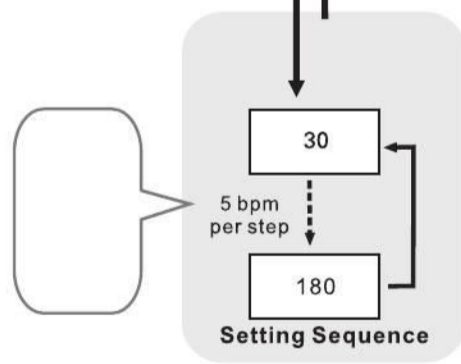

Current Time Mode

Alarm Mode

Dual Time Mode

Pacer Mode

Countdown Timer Mode

Mode

Current Time Mode

stop counting

counting

Dual Time Mode

Countdown Timer

| | | | | |
|--|--|--|--|--|
| | | | | |
| | | | | |
| | | | | |
| | | | | |
| | | | | |
| | | | | |