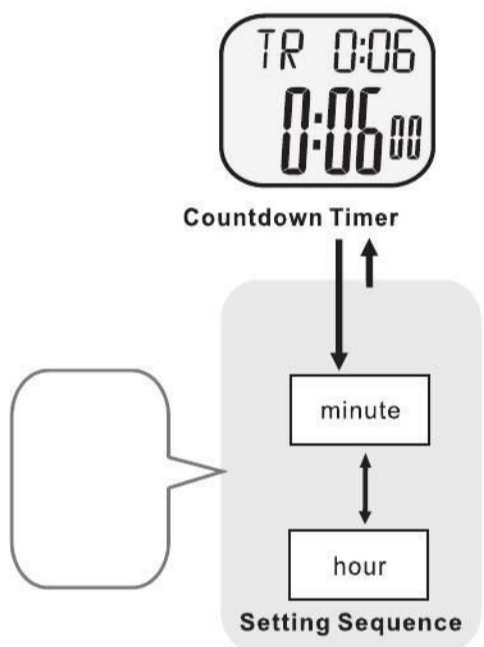

Current Time Mode

Alarm Mode

Dual Time Mode

Pacer Mode

Countdown Timer Mode

Mode

Current Time Mode

stop counting

counting

Dual Time Mode

Countdown Timer

| | | | | |
|--|--|--|--|--|
| | | | | |
| | | | | |
| | | | | |
| | | | | |
| | | | | |
| | | | | |